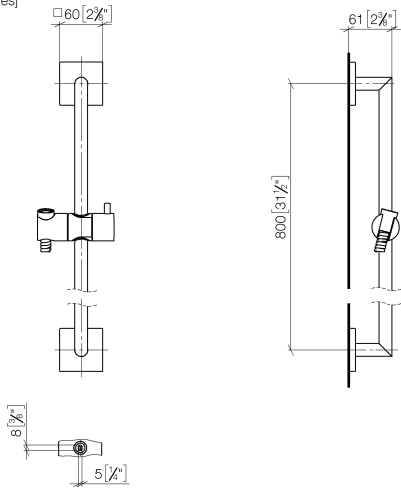

# Shower set without hand shower - Brushed Dark Platinum

IMO

26 413 980

Fits: IMO, MEM, CL.1, CYO

- slide bar
- Pipe diameter 18 mm
- rosette 60 x 60 mm
- gauge 800 mm
- metal shower hose 1750mm with integrated anti-twist protection
- shower hose connector 3/8"

## Required miscellaneous

	<b>Hand shower FlowReduce - Brushed Dark Platinum</b>	28 012 979-99 0010
--	---	-----------------------

26 413 980

mm [inches]

Certificates

WRAS\_2009048. ACS\_20 ACC LY 738. IAPMO\_4976 (6).

26 413 980

Spare parts list

No.	Item Number	Name	Quantity used	Delivery time
1	05 30 31 025 00 90	fixing set	2	2
2	08 17 98 507-99	holder	2	30
3	09 31 11 061 90	pin	2	2
4	05 28 22 590 01-99	bar	1	30
5	12 580 970-99	Slide unit - Brushed Dark Platinum	1	30
6	28 322 970-99	Metal shower hose 1/2" x 3/8" x 1750 mm - Brushed Dark Platinum	1	2