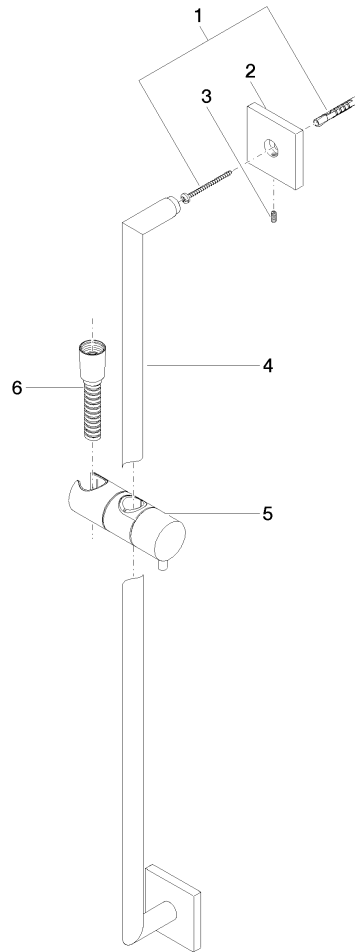

# Shower set without hand shower - Brushed Dark Platinum

IMO

26 413 980

Fits: IMO, MEM, CL.1, CYO

- slide bar
- Pipe diameter 18 mm
- rosette 60 x 60 mm
- gauge 800 mm
- metal shower hose 1750mm with integrated anti-twist protection
- shower hose connector 3/8"

## Recommended miscellaneous

	<b>Wall elbow - Brushed Dark Platinum</b>	28 450 980-99
--	---	---------------

## Required miscellaneous

	<b>Hand shower FlowReduce - Brushed Dark Platinum</b>	28 012 979-99 0010
--	---	-----------------------

26 413 980

mm [inches]

Certificates

WRAS\_2009048. ACS\_20 ACC LY 738. IAPMO\_4976 (6).

26 413 980

Spare parts list

No.	Item Number	Name	Quantity used	Delivery time
1	05 30 31 025 00 90	fixing set	2	2
2	08 17 98 507-99	holder	2	30
3	09 31 11 061 90	pin	2	2
4	05 28 22 590 01-99	bar	1	30
5	12 580 970-99	Slide unit - Brushed Dark Platinum	1	30
6	28 322 970-99	Metal shower hose 1/2" x 3/8" x 1750 mm - Brushed Dark Platinum	1	2