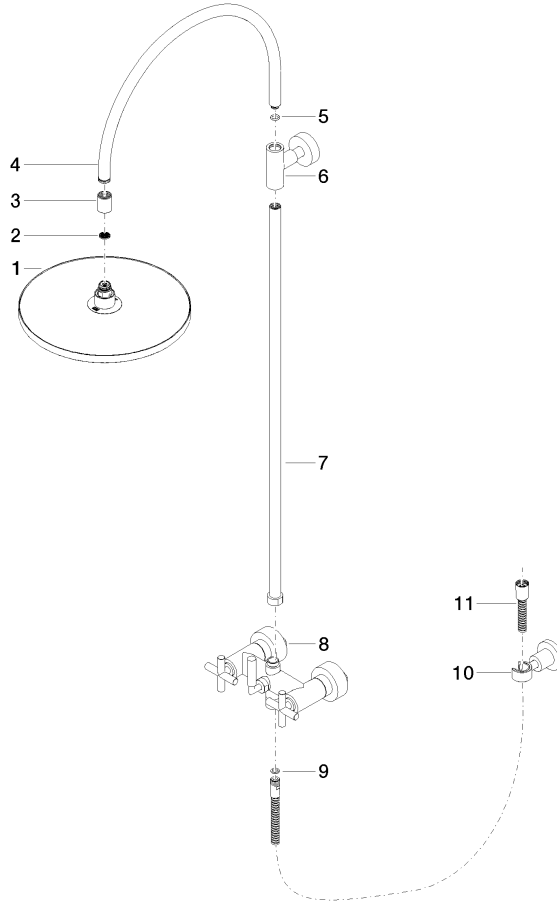

26 622 892

- shower with fixed riser projection 420mm
- overhead shower: rain flow
- rain shower Ø 300 mm
- rain shower with anti-scale system
- max. rainshower flow 6.8 l/min
- Function from: 6.5 l/min
- rotary diverter for fixed-riser shower/hand shower
- height of fittings up to rain shower (bottom edge) 850mm
- height of fittings up to top edge of elbow 1167mm
- rosette for shower holder Ø 55mm
- rosette for wall mounting Ø 57mm
- rosette for shower mixer Ø 65mm
- gauge 150 mm - 13 mm
- 1500 mm metal shower hose
- 1/2" connection
- Pipe diameter 20 mm
- quick clearing

This article does not include a hand shower!

Intrinsic protection against back flow.

	Chrome	26 622 892-00 0010
	Brushed Platinum	26 622 892-06 0010
	Platinum	26 622 892-08 0010
	Dark Chrome	26 622 892-19 0010
	Brushed Durabrass (23kt Gold)	26 622 892-28 0010
	Matte Black	26 622 892-33 0010
	Brushed Champagne (22kt Gold)	26 622 892-46 0010
	Champagne (22kt Gold)	26 622 892-47 0010
	Brushed Chrome	26 622 892-93 0010
	Brushed Dark Platinum	26 622 892-99 0010

26 622 892

Parts for other finishes can be found here: Brushed Platinum

Spare parts list

No.	Item Number	Name	Quantity used	Delivery time
1	04 12 05 091 10-00	shower	1	10
2	09 23 01 039 90	sieve	1	2
3	09 24 03 177 20-00	adaptor	1	10
4	04 28 22 097 20-00	spout	1	10
5	90 14 10 011 00 90	seal	1	2
6	90 17 11 037 00-00	holder	1	10
7	90 28 22 096 00-00	pipe	1	10
8	04 17 10 020 01-00	fitting	1	10
9	90 14 20 026 00 90	seal	1	2
10	28 050 892-00	TARA Wall bracket - Chrome	1	10
11	28 304 970-00	Metal shower hose 1/2" x 3/8" x 1500 mm - Chrome	1	2