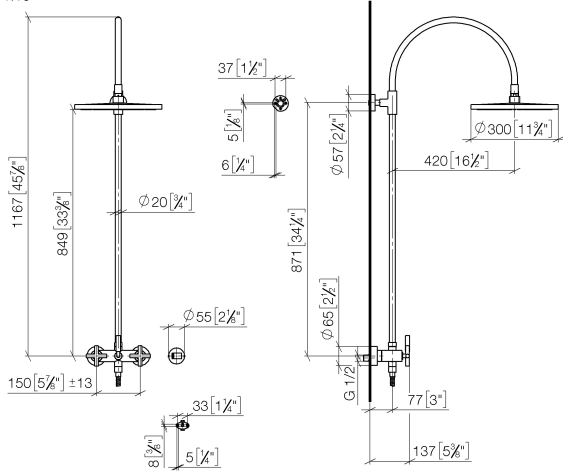

26 622 892

- shower with fixed riser projection 420mm
- overhead shower: rain flow
- rain shower Ø 300 mm
- rain shower with anti-scale system
- max. rainshower flow 6.8 l/min
- Function from: 6.5 l/min
- rotary diverter for fixed-riser shower/hand shower
- height of fittings up to rain shower (bottom edge) 850mm
- height of fittings up to top edge of elbow 1167mm
- rosette for shower holder Ø 55mm
- rosette for wall mounting Ø 57mm
- rosette for shower mixer Ø 65mm
- gauge 150 mm - 13 mm
- 1500 mm metal shower hose
- 1/2" connection
- Pipe diameter 20 mm
- quick clearing

This article does not include a hand shower!

Intrinsic protection against back flow.

	Chrome	26 622 892-00 0010
	Brushed Platinum	26 622 892-06 0010
	Platinum	26 622 892-08 0010
	Dark Chrome	26 622 892-19 0010
	Brushed Durabronze (23kt Gold)	26 622 892-28 0010
	Matte Black	26 622 892-33 0010
	Brushed Champagne (22kt Gold)	26 622 892-46 0010
	Champagne (22kt Gold)	26 622 892-47 0010
	Brushed Chrome	26 622 892-93 0010
	Brushed Dark Platinum	26 622 892-99 0010

26 622 892

mm [inches]
1.10

Flow rate chart

26 622 892

Parts for other finishes can be found here: Brushed Platinum

Spare parts list

No.	Item Number	Name	Quantity used	Delivery time
1	04 12 05 091 10-00	shower	1	10
2	09 23 01 039 90	sieve	1	2
3	09 24 03 177 20-00	adaptor	1	10
4	04 28 22 097 20-00	spout	1	10
5	90 14 10 011 00 90	seal	1	2
6	90 17 11 037 00-00	holder	1	10
7	90 28 22 096 00-00	pipe	1	10
8	04 17 10 020 01-00	fitting	1	10
9	90 14 20 026 00 90	seal	1	2
10	28 050 892-00	TARA Wall bracket - Chrome	1	10
11	28 304 970-00	Metal shower hose 1/2" x 3/8" x 1500 mm - Chrome	1	2