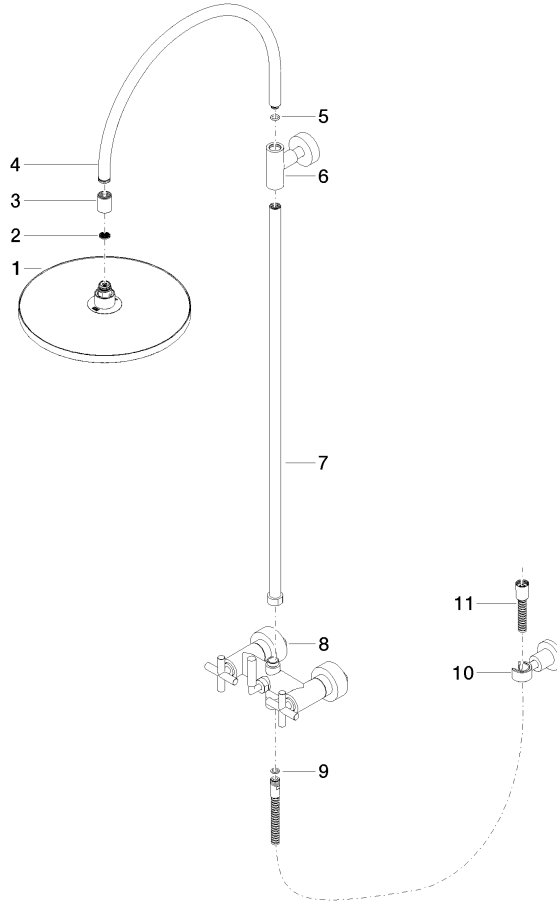

26 622 892

- shower with fixed riser projection 420mm
- overhead shower: rain flow
- rain shower Ø 300 mm
- rain shower with anti-scale system
- max. rainshower flow 6.8 l/min
- Function from: 6.5 l/min
- rotary diverter for fixed-riser shower/hand shower
- height of fittings up to rain shower (bottom edge) 850mm
- height of fittings up to top edge of elbow 1167mm
- rosette for shower holder Ø 55mm
- rosette for wall mounting Ø 57mm
- rosette for shower mixer Ø 65mm
- gauge 150 mm - 13 mm
- 1500 mm metal shower hose
- 1/2" connection
- Pipe diameter 20 mm
- quick clearing

This article does not include a hand shower!

Intrinsic protection against back flow.

	Chrome	26 622 892-00 0010
	Brushed Platinum	26 622 892-06 0010
	Platinum	26 622 892-08 0010
	Dark Chrome	26 622 892-19 0010
	Brushed Durabronze (23kt Gold)	26 622 892-28 0010
	Matte Black	26 622 892-33 0010
	Brushed Champagne (22kt Gold)	26 622 892-46 0010
	Champagne (22kt Gold)	26 622 892-47 0010
	Brushed Chrome	26 622 892-93 0010
	Brushed Dark Platinum	26 622 892-99 0010

26 622 892

mm [inches]
1.10

Flow rate chart

26 622 892

Parts for other finishes can be found here: Brushed Platinum

Spare parts list

No.	Item Number	Name	Quantity used	Delivery time
1	04 12 05 091 10-00	shower	1	10
2	09 23 01 039 90	sieve	1	2
3	09 24 03 177 20-00	adaptor	1	10
4	04 28 22 097 20-00	spout	1	10
5	90 14 10 011 00 90	seal	1	2
6	90 17 11 037 00-00	holder	1	10
7	90 28 22 096 00-00	pipe	1	10
8	04 17 10 020 01-00	fitting	1	10
9	90 14 20 026 00 90	seal	1	2
10	28 050 892-00	TARA Wall bracket - Chrome	1	10
11	28 304 970-00	Metal shower hose 1/2" x 3/8" x 1500 mm - Chrome	1	2