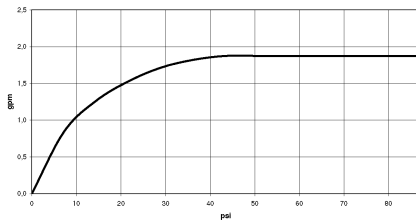

26 622 892

- shower with fixed riser projection 420mm
- overhead shower: rain flow
- rain shower Ø 300 mm
- rain shower with anti-scale system
- max. rainshower flow 6.8 l/min
- Function from: 6.5 l/min
- rotary diverter for fixed-riser shower/hand shower
- height of fittings up to rain shower (bottom edge) 850mm
- height of fittings up to top edge of elbow 1167mm
- rosette for shower holder Ø 55mm
- rosette for wall mounting Ø 57mm
- rosette for shower mixer Ø 65mm
- gauge 150 mm - 13 mm
- 1500 mm metal shower hose
- 1/2" connection
- Pipe diameter 20 mm
- quick clearing

This article does not include a hand shower!

Intrinsic protection against back flow.

	Chrome	26 622 892-00 0010
	Brushed Platinum	26 622 892-06 0010
	Platinum	26 622 892-08 0010
	Dark Chrome	26 622 892-19 0010
	Brushed Durabronze (23kt Gold)	26 622 892-28 0010
	Matte Black	26 622 892-33 0010
	Brushed Champagne (22kt Gold)	26 622 892-46 0010
	Champagne (22kt Gold)	26 622 892-47 0010
	Brushed Chrome	26 622 892-93 0010
	Brushed Dark Platinum	26 622 892-99 0010

26 622 892

mm [inches]
1.10

Flow rate chart

26 622 892

Parts for other finishes can be found here: Brushed Platinum

Spare parts list

No.	Item Number	Name	Quantity used	Delivery time
1	04 12 05 091 10-00	shower	1	10
2	09 23 01 039 90	sieve	1	2
3	09 24 03 177 20-00	adaptor	1	10
4	04 28 22 097 20-00	spout	1	10
5	90 14 10 011 00 90	seal	1	2
6	90 17 11 037 00-00	holder	1	10
7	90 28 22 096 00-00	pipe	1	10
8	04 17 10 020 01-00	fitting	1	10
9	90 14 20 026 00 90	seal	1	2
10	28 050 892-00	TARA Wall bracket - Chrome	1	10
11	28 304 970-00	Metal shower hose 1/2" x 3/8" x 1500 mm - Chrome	1	2