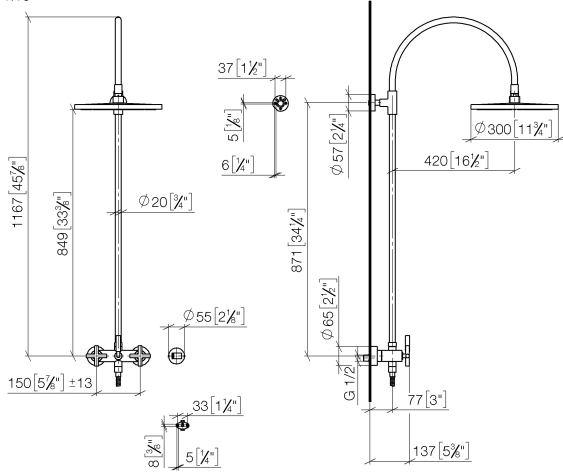

26 622 892

- shower with fixed riser projection 420mm
- overhead shower: rain flow
- rain shower Ø 300 mm
- rain shower with anti-scale system
- max. rainshower flow 6.8 l/min
- Function from: 6.5 l/min
- rotary diverter for fixed-riser shower/hand shower
- height of fittings up to rain shower (bottom edge) 850mm
- height of fittings up to top edge of elbow 1167mm
- rosette for shower holder Ø 55mm
- rosette for wall mounting Ø 57mm
- rosette for shower mixer Ø 65mm
- gauge 150 mm - 13 mm
- 1500 mm metal shower hose
- 1/2" connection
- Pipe diameter 20 mm
- quick clearing

This article does not include a hand shower!

Intrinsic protection against back flow.

	Brushed Platinum	26 622 892-06 0010
	Chrome	26 622 892-00 0010
	Platinum	26 622 892-08 0010
	Dark Chrome	26 622 892-19 0010
	Brushed Durabronze (23kt Gold)	26 622 892-28 0010
	Matte Black	26 622 892-33 0010
	Brushed Champagne (22kt Gold)	26 622 892-46 0010
	Champagne (22kt Gold)	26 622 892-47 0010
	Brushed Chrome	26 622 892-93 0010
	Brushed Dark Platinum	26 622 892-99 0010

26 622 892

mm [inches]
1.10

Flow rate chart

26 622 892

Parts for other finishes can be found here: [Chrome](#)

Spare parts list

No.	Item Number	Name	Quantity used	Delivery time
1	04 12 05 091 10-06	shower	1	10
2	09 23 01 039 90	sieve	1	2
3	09 24 03 177 20-06	adaptor	1	10
4	04 28 22 097 20-06	spout	1	10
5	90 14 10 011 00 90	seal	1	2
6	90 17 11 037 00-06	holder	1	10
7	90 28 22 096 00-06	pipe	1	10
8	04 17 10 020 01-06	fitting	1	10
9	90 14 20 026 00 90	seal	1	2
10	28 050 892-06	TARA Wall bracket - Brushed Platinum	1	10
11	28 304 970-06	Metal shower hose 1/2" x 3/8" x 1500 mm - Brushed Platinum	1	2