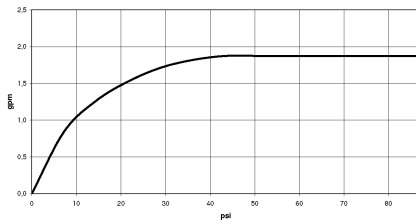

26 622 892

- shower with fixed riser projection 420mm
- overhead shower: rain flow
- rain shower Ø 300 mm
- rain shower with anti-scale system
- max. rainshower flow 6.8 l/min
- Function from: 6.5 l/min
- rotary diverter for fixed-riser shower/hand shower
- height of fittings up to rain shower (bottom edge) 850mm
- height of fittings up to top edge of elbow 1167mm
- rosette for shower holder Ø 55mm
- rosette for wall mounting Ø 57mm
- rosette for shower mixer Ø 65mm
- gauge 150 mm - 13 mm
- 1500 mm metal shower hose
- 1/2" connection
- Pipe diameter 20 mm
- quick clearing

This article does not include a hand shower!

Intrinsic protection against back flow.

	Brushed Platinum	26 622 892-06 0010
	Chrome	26 622 892-00 0010
	Platinum	26 622 892-08 0010
	Dark Chrome	26 622 892-19 0010
	Brushed Durabronze (23kt Gold)	26 622 892-28 0010
	Matte Black	26 622 892-33 0010
	Brushed Champagne (22kt Gold)	26 622 892-46 0010
	Champagne (22kt Gold)	26 622 892-47 0010
	Brushed Chrome	26 622 892-93 0010
	Brushed Dark Platinum	26 622 892-99 0010

26 622 892

mm [inches]
1.10

Flow rate chart

26 622 892

Parts for other finishes can be found here: [Chrome](#)

Spare parts list

No.	Item Number	Name	Quantity used	Delivery time
1	04 12 05 091 10-06	shower	1	10
2	09 23 01 039 90	sieve	1	2
3	09 24 03 177 20-06	adaptor	1	10
4	04 28 22 097 20-06	spout	1	10
5	90 14 10 011 00 90	seal	1	2
6	90 17 11 037 00-06	holder	1	10
7	90 28 22 096 00-06	pipe	1	10
8	04 17 10 020 01-06	fitting	1	10
9	90 14 20 026 00 90	seal	1	2
10	28 050 892-06	TARA Wall bracket - Brushed Platinum	1	10
11	28 304 970-06	Metal shower hose 1/2" x 3/8" x 1500 mm - Brushed Platinum	1	2