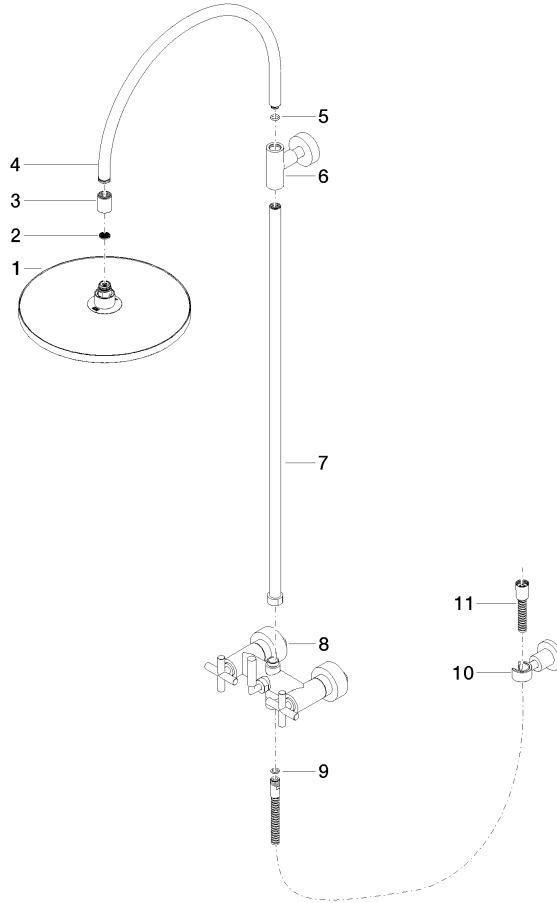

26 622 892

- shower with fixed riser projection 420mm
- overhead shower: rain flow
- rain shower Ø 300 mm
- rain shower with anti-scale system
- max. rainshower flow 6.8 l/min
- Function from: 6.5 l/min
- rotary diverter for fixed-riser shower/hand shower
- height of fittings up to rain shower (bottom edge) 850mm
- height of fittings up to top edge of elbow 1167mm
- rosette for shower holder Ø 55mm
- rosette for wall mounting Ø 57mm
- rosette for shower mixer Ø 65mm
- gauge 150 mm - 13 mm
- 1500 mm metal shower hose
- 1/2" connection
- Pipe diameter 20 mm
- quick clearing

This article does not include a hand shower!

Intrinsic protection against back flow.

	Brushed Platinum	26 622 892-06 0010
	Chrome	26 622 892-00 0010
	Platinum	26 622 892-08 0010
	Dark Chrome	26 622 892-19 0010
	Brushed Durabronze (23kt Gold)	26 622 892-28 0010
	Matte Black	26 622 892-33 0010
	Brushed Champagne (22kt Gold)	26 622 892-46 0010
	Champagne (22kt Gold)	26 622 892-47 0010
	Brushed Chrome	26 622 892-93 0010
	Brushed Dark Platinum	26 622 892-99 0010

26 622 892

mm [inches]
1.10

Flow rate chart

26 622 892

Parts for other finishes can be found here: [Chrome](#)

Spare parts list

No.	Item Number	Name	Quantity used	Delivery time
1	04 12 05 091 10-06	shower	1	10
2	09 23 01 039 90	sieve	1	2
3	09 24 03 177 20-06	adaptor	1	10
4	04 28 22 097 20-06	spout	1	10
5	90 14 10 011 00 90	seal	1	2
6	90 17 11 037 00-06	holder	1	10
7	90 28 22 096 00-06	pipe	1	10
8	04 17 10 020 01-06	fitting	1	10
9	90 14 20 026 00 90	seal	1	2
10	28 050 892-06	TARA Wall bracket - Brushed Platinum	1	10
11	28 304 970-06	Metal shower hose 1/2" x 3/8" x 1500 mm - Brushed Platinum	1	2