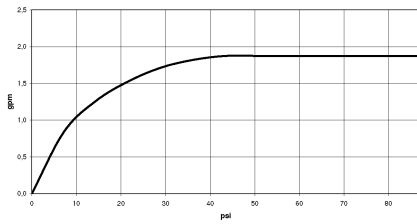

26 622 892

- shower with fixed riser projection 420mm
- overhead shower: rain flow
- rain shower Ø 300 mm
- rain shower with anti-scale system
- max. rainshower flow 6.8 l/min
- Function from: 6.5 l/min
- rotary diverter for fixed-riser shower/hand shower
- height of fittings up to rain shower (bottom edge) 850mm
- height of fittings up to top edge of elbow 1167mm
- rosette for shower holder Ø 55mm
- rosette for wall mounting Ø 57mm
- rosette for shower mixer Ø 65mm
- gauge 150 mm - 13 mm
- 1500 mm metal shower hose
- 1/2" connection
- Pipe diameter 20 mm
- quick clearing

This article does not include a hand shower!

Intrinsic protection against back flow.

	Platinum	26 622 892-08 0010
	Chrome	26 622 892-00 0010
	Brushed Platinum	26 622 892-06 0010
	Dark Chrome	26 622 892-19 0010
	Brushed Durabrass (23kt Gold)	26 622 892-28 0010
	Matte Black	26 622 892-33 0010
	Brushed Champagne (22kt Gold)	26 622 892-46 0010
	Champagne (22kt Gold)	26 622 892-47 0010
	Brushed Chrome	26 622 892-93 0010
	Brushed Dark Platinum	26 622 892-99 0010

26 622 892

mm [inches]
1.10

Flow rate chart

26 622 892

Parts for other finishes can be found here: [Chrome](#)

Spare parts list

No.	Item Number	Name	Quantity used	Delivery time
1	04 12 05 091 10-08	shower	1	40
2	09 23 01 039 90	sieve	1	2
3	09 24 03 177 20-08	adaptor	1	40
4	04 28 22 097 20-08	spout	1	40
5	90 14 10 011 00 90	seal	1	2
6	90 17 11 037 00-08	holder	1	-
Spare part can no longer be ordered, please order the replacement item				
7	90 28 22 096 00-08	pipe	1	-
Spare part can no longer be ordered, please order the replacement item				
8	04 17 10 020 01-08	fitting	1	40
9	90 14 20 026 00 90	seal	1	2
10	28 050 892-08	TARA Wall bracket - Platinum	1	40
11	28 304 970-08	Metal shower hose 1/2" x 3/8" x 1500 mm - Platinum	1	40