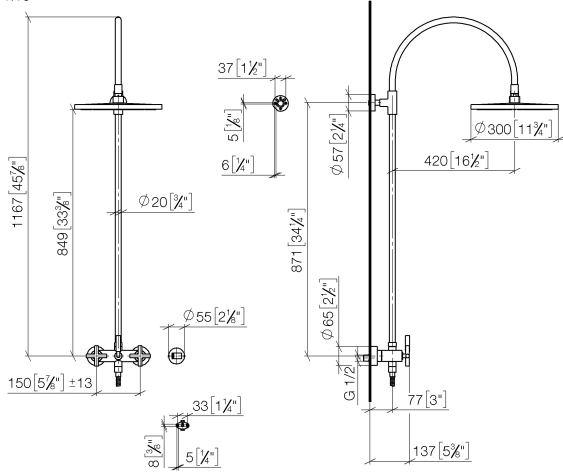

26 622 892

- shower with fixed riser projection 420mm
- overhead shower: rain flow
- rain shower Ø 300 mm
- rain shower with anti-scale system
- max. rainshower flow 6.8 l/min
- Function from: 6.5 l/min
- rotary diverter for fixed-riser shower/hand shower
- height of fittings up to rain shower (bottom edge) 850mm
- height of fittings up to top edge of elbow 1167mm
- rosette for shower holder Ø 55mm
- rosette for wall mounting Ø 57mm
- rosette for shower mixer Ø 65mm
- gauge 150 mm - 13 mm
- 1500 mm metal shower hose
- 1/2" connection
- Pipe diameter 20 mm
- quick clearing

This article does not include a hand shower!

Intrinsic protection against back flow.

	Platinum	26 622 892-08 0010
	Chrome	26 622 892-00 0010
	Brushed Platinum	26 622 892-06 0010
	Dark Chrome	26 622 892-19 0010
	Brushed Durabrass (23kt Gold)	26 622 892-28 0010
	Matte Black	26 622 892-33 0010
	Brushed Champagne (22kt Gold)	26 622 892-46 0010
	Champagne (22kt Gold)	26 622 892-47 0010
	Brushed Chrome	26 622 892-93 0010
	Brushed Dark Platinum	26 622 892-99 0010

26 622 892

mm [inches]
1.10

Flow rate chart

26 622 892

Parts for other finishes can be found here: [Chrome](#)

Spare parts list

No.	Item Number	Name	Quantity used	Delivery time
1	04 12 05 091 10-08	shower	1	40
2	09 23 01 039 90	sieve	1	2
3	09 24 03 177 20-08	adaptor	1	40
4	04 28 22 097 20-08	spout	1	40
5	90 14 10 011 00 90	seal	1	2
6	90 17 11 037 00-08	holder	1	-
Spare part can no longer be ordered, please order the replacement item				
7	90 28 22 096 00-08	pipe	1	-
Spare part can no longer be ordered, please order the replacement item				
8	04 17 10 020 01-08	fitting	1	40
9	90 14 20 026 00 90	seal	1	2
10	28 050 892-08	TARA Wall bracket - Platinum	1	40
11	28 304 970-08	Metal shower hose 1/2" x 3/8" x 1500 mm - Platinum	1	40