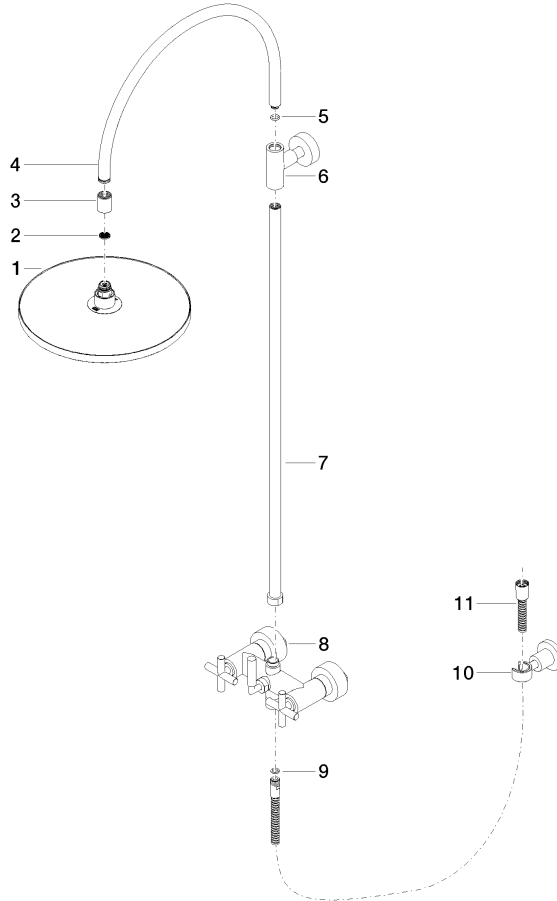

26 622 892

- shower with fixed riser projection 420mm
- overhead shower: rain flow
- rain shower Ø 300 mm
- rain shower with anti-scale system
- max. rainshower flow 6.8 l/min
- Function from: 6.5 l/min
- rotary diverter for fixed-riser shower/hand shower
- height of fittings up to rain shower (bottom edge) 850mm
- height of fittings up to top edge of elbow 1167mm
- rosette for shower holder Ø 55mm
- rosette for wall mounting Ø 57mm
- rosette for shower mixer Ø 65mm
- gauge 150 mm - 13 mm
- 1500 mm metal shower hose
- 1/2" connection
- Pipe diameter 20 mm
- quick clearing

This article does not include a hand shower!

Intrinsic protection against back flow.

	Platinum	26 622 892-08 0010
	Chrome	26 622 892-00 0010
	Brushed Platinum	26 622 892-06 0010
	Dark Chrome	26 622 892-19 0010
	Brushed Durabrass (23kt Gold)	26 622 892-28 0010
	Matte Black	26 622 892-33 0010
	Brushed Champagne (22kt Gold)	26 622 892-46 0010
	Champagne (22kt Gold)	26 622 892-47 0010
	Brushed Chrome	26 622 892-93 0010
	Brushed Dark Platinum	26 622 892-99 0010

26 622 892

mm [inches]
1.10

Flow rate chart

26 622 892

Parts for other finishes can be found here: [Chrome](#)

Spare parts list

No.	Item Number	Name	Quantity used	Delivery time
1	04 12 05 091 10-08	shower	1	40
2	09 23 01 039 90	sieve	1	2
3	09 24 03 177 20-08	adaptor	1	40
4	04 28 22 097 20-08	spout	1	40
5	90 14 10 011 00 90	seal	1	2
6	90 17 11 037 00-08	holder	1	-
Spare part can no longer be ordered, please order the replacement item				
7	90 28 22 096 00-08	pipe	1	-
Spare part can no longer be ordered, please order the replacement item				
8	04 17 10 020 01-08	fitting	1	40
9	90 14 20 026 00 90	seal	1	2
10	28 050 892-08	TARA Wall bracket - Platinum	1	40
11	28 304 970-08	Metal shower hose 1/2" x 3/8" x 1500 mm - Platinum	1	40