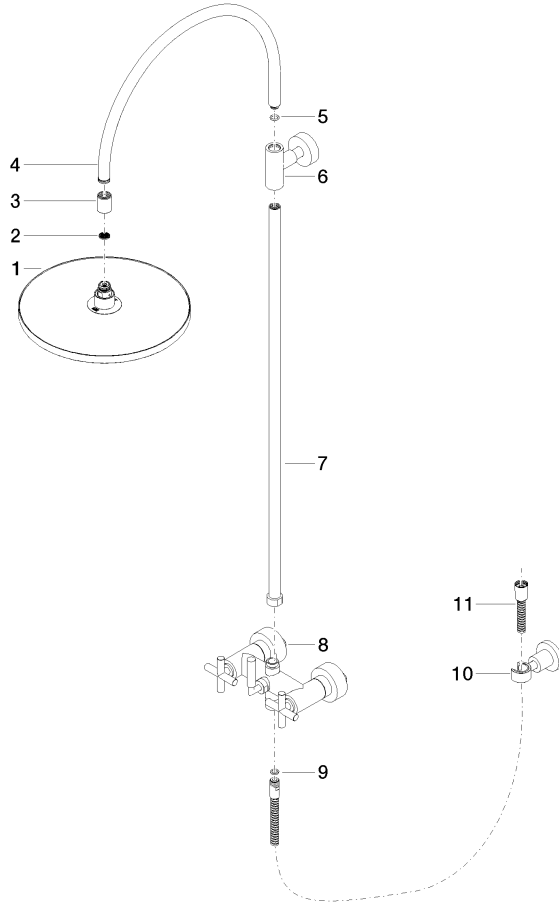

26 622 892

- shower with fixed riser projection 420mm
- overhead shower: rain flow
- rain shower Ø 300 mm
- rain shower with anti-scale system
- max. rainshower flow 6.8 l/min
- Function from: 6.5 l/min
- rotary diverter for fixed-riser shower/hand shower
- height of fittings up to rain shower (bottom edge) 850mm
- height of fittings up to top edge of elbow 1167mm
- rosette for shower holder Ø 55mm
- rosette for wall mounting Ø 57mm
- rosette for shower mixer Ø 65mm
- gauge 150 mm - 13 mm
- 1500 mm metal shower hose
- 1/2" connection
- Pipe diameter 20 mm
- quick clearing

This article does not include a hand shower!

Intrinsic protection against back flow.

	Brushed Durabron (23kt Gold)	26 622 892-28 0010
	Chrome	26 622 892-00 0010
	Brushed Platinum	26 622 892-06 0010
	Platinum	26 622 892-08 0010
	Dark Chrome	26 622 892-19 0010
	Matte Black	26 622 892-33 0010
	Brushed Champagne (22kt Gold)	26 622 892-46 0010
	Champagne (22kt Gold)	26 622 892-47 0010
	Brushed Chrome	26 622 892-93 0010
	Brushed Dark Platinum	26 622 892-99 0010

26 622 892

Parts for other finishes can be found here: [Chrome](#)

TARA Shower pipe 300 mm - Brushed Durabronze (23kt Gold)

TARA

26 622 892

Spare parts list

No.	Item Number	Name	Quantity used	Delivery time
	04 12 05 091 10-28	shower	11	20