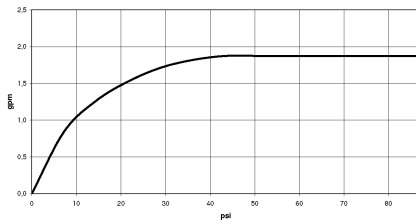

26 622 892

- shower with fixed riser projection 420mm
- overhead shower: rain flow
- rain shower Ø 300 mm
- rain shower with anti-scale system
- max. rainshower flow 6.8 l/min
- Function from: 6.5 l/min
- rotary diverter for fixed-riser shower/hand shower
- height of fittings up to rain shower (bottom edge) 850mm
- height of fittings up to top edge of elbow 1167mm
- rosette for shower holder Ø 55mm
- rosette for wall mounting Ø 57mm
- rosette for shower mixer Ø 65mm
- gauge 150 mm - 13 mm
- 1500 mm metal shower hose
- 1/2" connection
- Pipe diameter 20 mm
- quick clearing

This article does not include a hand shower!

Intrinsic protection against back flow.

	Matte Black	26 622 892-33 0010
	Chrome	26 622 892-00 0010
	Brushed Platinum	26 622 892-06 0010
	Platinum	26 622 892-08 0010
	Dark Chrome	26 622 892-19 0010
	Brushed Durabronze (23kt Gold)	26 622 892-28 0010
	Brushed Champagne (22kt Gold)	26 622 892-46 0010
	Champagne (22kt Gold)	26 622 892-47 0010
	Brushed Chrome	26 622 892-93 0010
	Brushed Dark Platinum	26 622 892-99 0010

26 622 892

mm [inches]
1.10

Flow rate chart

26 622 892

Parts for other finishes can be found here: [Chrome](#)

Spare parts list

No.	Item Number	Name	Quantity used	Delivery time
1	04 12 05 091 10-33	shower	1	30
2	09 23 01 039 90	sieve	1	2
3	09 24 03 177 20-33	adaptor	1	30
4	04 28 22 097 20-33	spout	1	30
5	90 14 10 011 00 90	seal	1	2
6	90 17 11 037 00-33	holder	1	-
Spare part can no longer be ordered, please order the replacement item				
7	90 28 22 096 00-33	pipe	1	30
8	04 17 10 020 01-33	fitting	1	30
9	90 14 20 026 00 90	seal	1	2
10	28 050 892-33	TARA Wall bracket - Matte Black	1	10
11	28 304 970-33	Metal shower hose 1/2" x 3/8" x 1500 mm - Matte Black	1	30