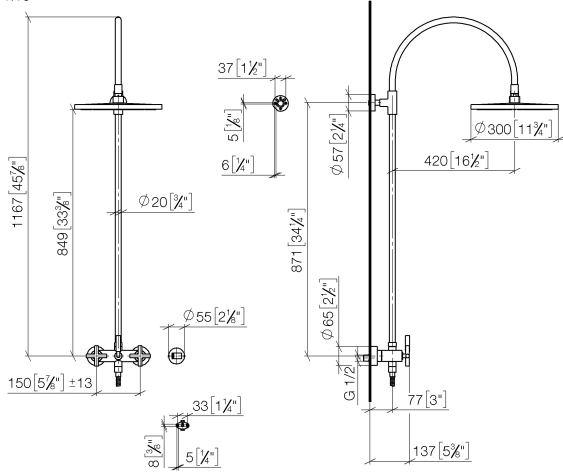

26 622 892

- shower with fixed riser projection 420mm
- overhead shower: rain flow
- rain shower Ø 300 mm
- rain shower with anti-scale system
- max. rainshower flow 6.8 l/min
- Function from: 6.5 l/min
- rotary diverter for fixed-riser shower/hand shower
- height of fittings up to rain shower (bottom edge) 850mm
- height of fittings up to top edge of elbow 1167mm
- rosette for shower holder Ø 55mm
- rosette for wall mounting Ø 57mm
- rosette for shower mixer Ø 65mm
- gauge 150 mm - 13 mm
- 1500 mm metal shower hose
- 1/2" connection
- Pipe diameter 20 mm
- quick clearing

This article does not include a hand shower!

Intrinsic protection against back flow.

	Matte Black	26 622 892-33 0010
	Chrome	26 622 892-00 0010
	Brushed Platinum	26 622 892-06 0010
	Platinum	26 622 892-08 0010
	Dark Chrome	26 622 892-19 0010
	Brushed Durabronze (23kt Gold)	26 622 892-28 0010
	Brushed Champagne (22kt Gold)	26 622 892-46 0010
	Champagne (22kt Gold)	26 622 892-47 0010
	Brushed Chrome	26 622 892-93 0010
	Brushed Dark Platinum	26 622 892-99 0010

26 622 892

mm [inches]
1.10

Flow rate chart

26 622 892

Parts for other finishes can be found here: [Chrome](#)

Spare parts list

No.	Item Number	Name	Quantity used	Delivery time
1	04 12 05 091 10-33	shower	1	30
2	09 23 01 039 90	sieve	1	2
3	09 24 03 177 20-33	adaptor	1	30
4	04 28 22 097 20-33	spout	1	30
5	90 14 10 011 00 90	seal	1	2
6	90 17 11 037 00-33	holder	1	-
Spare part can no longer be ordered, please order the replacement item				
7	90 28 22 096 00-33	pipe	1	30
8	04 17 10 020 01-33	fitting	1	30
9	90 14 20 026 00 90	seal	1	2
10	28 050 892-33	TARA Wall bracket - Matte Black	1	10
11	28 304 970-33	Metal shower hose 1/2" x 3/8" x 1500 mm - Matte Black	1	30