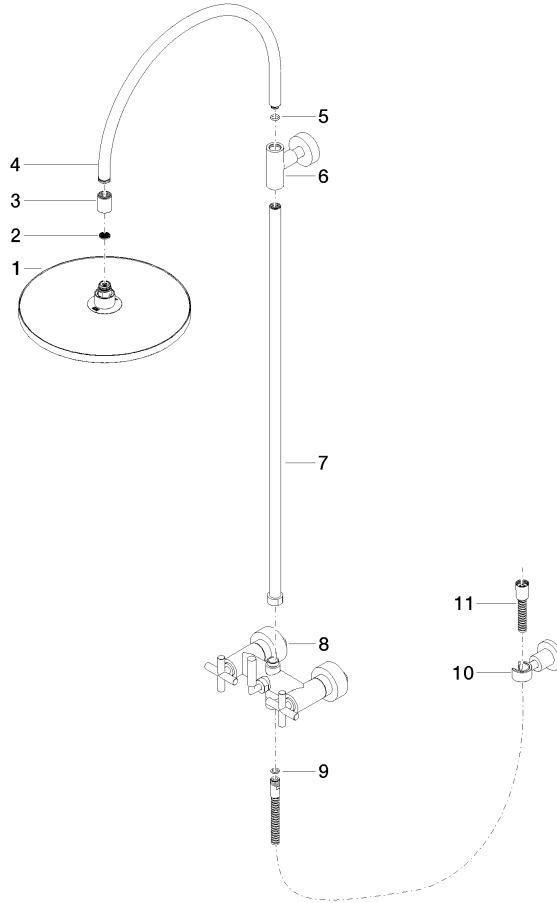

26 622 892

- shower with fixed riser projection 420mm
- overhead shower: rain flow
- rain shower Ø 300 mm
- rain shower with anti-scale system
- max. rainshower flow 6.8 l/min
- Function from: 6.5 l/min
- rotary diverter for fixed-riser shower/hand shower
- height of fittings up to rain shower (bottom edge) 850mm
- height of fittings up to top edge of elbow 1167mm
- rosette for shower holder Ø 55mm
- rosette for wall mounting Ø 57mm
- rosette for shower mixer Ø 65mm
- gauge 150 mm - 13 mm
- 1500 mm metal shower hose
- 1/2" connection
- Pipe diameter 20 mm
- quick clearing

This article does not include a hand shower!

Intrinsic protection against back flow.

	Matte Black	26 622 892-33 0010
	Chrome	26 622 892-00 0010
	Brushed Platinum	26 622 892-06 0010
	Platinum	26 622 892-08 0010
	Dark Chrome	26 622 892-19 0010
	Brushed Durabronze (23kt Gold)	26 622 892-28 0010
	Brushed Champagne (22kt Gold)	26 622 892-46 0010
	Champagne (22kt Gold)	26 622 892-47 0010
	Brushed Chrome	26 622 892-93 0010
	Brushed Dark Platinum	26 622 892-99 0010

26 622 892

mm [inches]
1.10

Flow rate chart

26 622 892

Parts for other finishes can be found here: [Chrome](#)

Spare parts list

No.	Item Number	Name	Quantity used	Delivery time
1	04 12 05 091 10-33	shower	1	30
2	09 23 01 039 90	sieve	1	2
3	09 24 03 177 20-33	adaptor	1	30
4	04 28 22 097 20-33	spout	1	30
5	90 14 10 011 00 90	seal	1	2
6	90 17 11 037 00-33	holder	1	-
Spare part can no longer be ordered, please order the replacement item				
7	90 28 22 096 00-33	pipe	1	30
8	04 17 10 020 01-33	fitting	1	30
9	90 14 20 026 00 90	seal	1	2
10	28 050 892-33	TARA Wall bracket - Matte Black	1	10
11	28 304 970-33	Metal shower hose 1/2" x 3/8" x 1500 mm - Matte Black	1	30