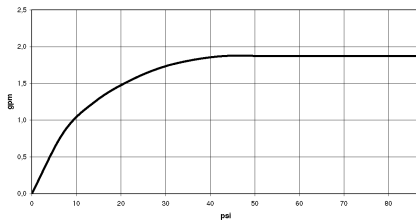

26 622 892

- shower with fixed riser projection 420mm
- overhead shower: rain flow
- rain shower Ø 300 mm
- rain shower with anti-scale system
- max. rainshower flow 6.8 l/min
- Function from: 6.5 l/min
- rotary diverter for fixed-riser shower/hand shower
- height of fittings up to rain shower (bottom edge) 850mm
- height of fittings up to top edge of elbow 1167mm
- rosette for shower holder Ø 55mm
- rosette for wall mounting Ø 57mm
- rosette for shower mixer Ø 65mm
- gauge 150 mm - 13 mm
- 1500 mm metal shower hose
- 1/2" connection
- Pipe diameter 20 mm
- quick clearing

This article does not include a hand shower!

Intrinsic protection against back flow.

	Brushed Champagne (22kt Gold)	26 622 892-46 0010
	Chrome	26 622 892-00 0010
	Brushed Platinum	26 622 892-06 0010
	Platinum	26 622 892-08 0010
	Dark Chrome	26 622 892-19 0010
	Brushed Durabronze (23kt Gold)	26 622 892-28 0010
	Matte Black	26 622 892-33 0010
	Champagne (22kt Gold)	26 622 892-47 0010
	Brushed Chrome	26 622 892-93 0010
	Brushed Dark Platinum	26 622 892-99 0010

26 622 892

mm [inches]  
1.10

**Flow rate chart**

26 622 892

Parts for other finishes can be found here: [Chrome](#)