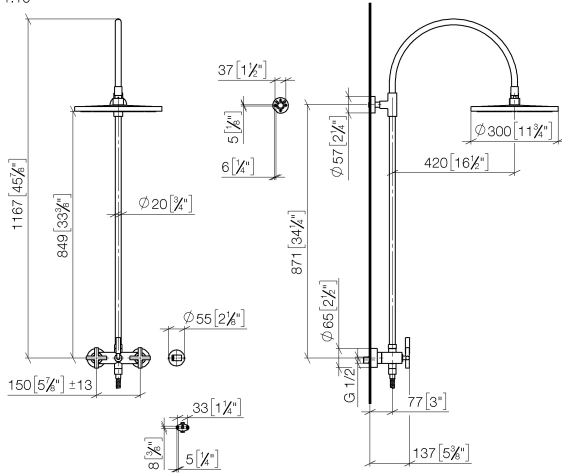

26 622 892

- shower with fixed riser projection 420mm
- overhead shower: rain flow
- rain shower Ø 300 mm
- rain shower with anti-scale system
- max. rainshower flow 6.8 l/min
- Function from: 6.5 l/min
- rotary diverter for fixed-riser shower/hand shower
- height of fittings up to rain shower (bottom edge) 850mm
- height of fittings up to top edge of elbow 1167mm
- rosette for shower holder Ø 55mm
- rosette for wall mounting Ø 57mm
- rosette for shower mixer Ø 65mm
- gauge 150 mm - 13 mm
- 1500 mm metal shower hose
- 1/2" connection
- Pipe diameter 20 mm
- quick clearing

This article does not include a hand shower!

Intrinsic protection against back flow.

	Brushed Champagne (22kt Gold)	26 622 892-46 0010
	Chrome	26 622 892-00 0010
	Brushed Platinum	26 622 892-06 0010
	Platinum	26 622 892-08 0010
	Dark Chrome	26 622 892-19 0010
	Brushed Durabronze (23kt Gold)	26 622 892-28 0010
	Matte Black	26 622 892-33 0010
	Champagne (22kt Gold)	26 622 892-47 0010
	Brushed Chrome	26 622 892-93 0010
	Brushed Dark Platinum	26 622 892-99 0010

26 622 892

mm [inches]  
1.10

**Flow rate chart**

26 622 892

Parts for other finishes can be found here: [Chrome](#)

### Spare parts list

No.	Item Number	Name	Quantity used	Delivery time
1	04 12 05 091 10-46	shower	1	30
2	09 23 01 039 90	sieve	1	2
3	09 24 03 177 20-46	adaptor	1	30
4	04 28 22 097 20-46	spout	1	30
5	90 14 10 011 00 90	seal	1	2
6	90 17 11 037 00-46	holder	1	30
7	90 28 22 096 00-46	pipe	1	30
8	04 17 10 020 01-46	fitting	1	30
9	90 14 20 026 00 90	seal	1	2
10	28 050 892-46	TARA Wall bracket - Brushed Champagne (22kt Gold)	1	30
11	28 304 970-46	Metal shower hose 1/2" x 3/8" x 1500 mm - Brushed Champagne (22kt Gold)	1	30