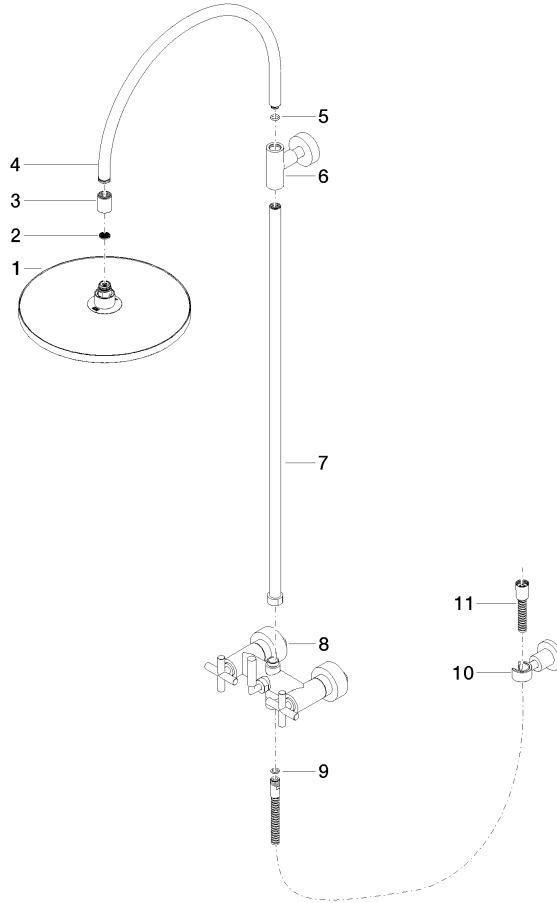

26 622 892

- shower with fixed riser projection 420mm
- overhead shower: rain flow
- rain shower Ø 300 mm
- rain shower with anti-scale system
- max. rainshower flow 6.8 l/min
- Function from: 6.5 l/min
- rotary diverter for fixed-riser shower/hand shower
- height of fittings up to rain shower (bottom edge) 850mm
- height of fittings up to top edge of elbow 1167mm
- rosette for shower holder Ø 55mm
- rosette for wall mounting Ø 57mm
- rosette for shower mixer Ø 65mm
- gauge 150 mm - 13 mm
- 1500 mm metal shower hose
- 1/2" connection
- Pipe diameter 20 mm
- quick clearing

This article does not include a hand shower!

Intrinsic protection against back flow.

	Brushed Champagne (22kt Gold)	26 622 892-46 0010
	Chrome	26 622 892-00 0010
	Brushed Platinum	26 622 892-06 0010
	Platinum	26 622 892-08 0010
	Dark Chrome	26 622 892-19 0010
	Brushed Durabronze (23kt Gold)	26 622 892-28 0010
	Matte Black	26 622 892-33 0010
	Champagne (22kt Gold)	26 622 892-47 0010
	Brushed Chrome	26 622 892-93 0010
	Brushed Dark Platinum	26 622 892-99 0010

26 622 892

mm [inches]  
1.10

**Flow rate chart**

26 622 892

Parts for other finishes can be found here: [Chrome](#)

### Spare parts list

No.	Item Number	Name	Quantity used	Delivery time
1	04 12 05 091 10-46	shower	1	30
2	09 23 01 039 90	sieve	1	2
3	09 24 03 177 20-46	adaptor	1	30
4	04 28 22 097 20-46	spout	1	30
5	90 14 10 011 00 90	seal	1	2
6	90 17 11 037 00-46	holder	1	30
7	90 28 22 096 00-46	pipe	1	30
8	04 17 10 020 01-46	fitting	1	30
9	90 14 20 026 00 90	seal	1	2
10	28 050 892-46	TARA Wall bracket - Brushed Champagne (22kt Gold)	1	30
11	28 304 970-46	Metal shower hose 1/2" x 3/8" x 1500 mm - Brushed Champagne (22kt Gold)	1	30