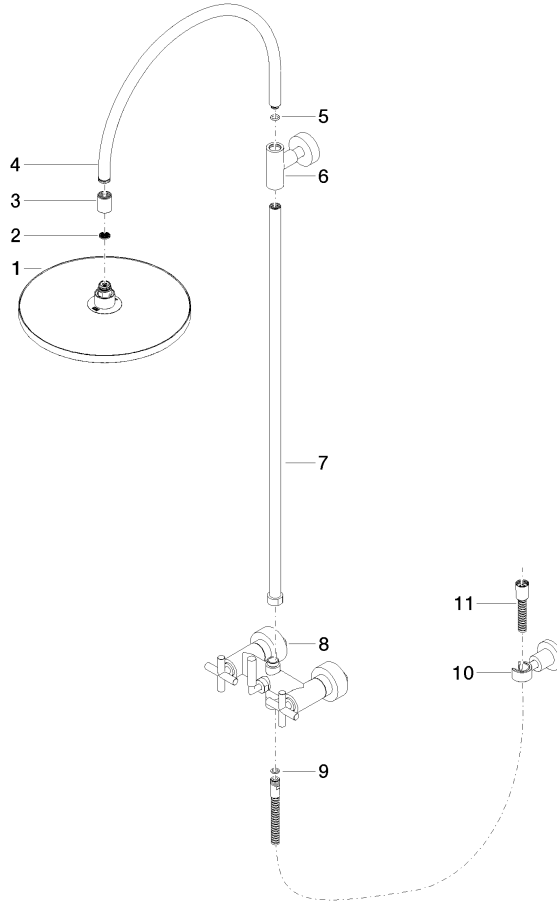

26 622 892

- shower with fixed riser projection 420mm
- overhead shower: rain flow
- rain shower Ø 300 mm
- rain shower with anti-scale system
- max. rainshower flow 6.8 l/min
- Function from: 6.5 l/min
- rotary diverter for fixed-riser shower/hand shower
- height of fittings up to rain shower (bottom edge) 850mm
- height of fittings up to top edge of elbow 1167mm
- rosette for shower holder Ø 55mm
- rosette for wall mounting Ø 57mm
- rosette for shower mixer Ø 65mm
- gauge 150 mm - 13 mm
- 1500 mm metal shower hose
- 1/2" connection
- Pipe diameter 20 mm
- quick clearing

This article does not include a hand shower!

Intrinsic protection against back flow.

	Champagne (22kt Gold)	26 622 892-47 0010
	Chrome	26 622 892-00 0010
	Brushed Platinum	26 622 892-06 0010
	Platinum	26 622 892-08 0010
	Dark Chrome	26 622 892-19 0010
	Brushed Durabronze (23kt Gold)	26 622 892-28 0010
	Matte Black	26 622 892-33 0010
	Brushed Champagne (22kt Gold)	26 622 892-46 0010
	Brushed Chrome	26 622 892-93 0010
	Brushed Dark Platinum	26 622 892-99 0010

26 622 892

mm [inches]
1.10

Flow rate chart

26 622 892

Parts for other finishes can be found here: [Chrome](#)

Spare parts list

No.	Item Number	Name	Quantity used	Delivery time
1	04 12 05 091 10-47	shower	1	30
2	09 23 01 039 90	sieve	1	2
3	09 24 03 177 20-47	adaptor	1	30
4	04 28 22 097 20-47	spout	1	30
5	90 14 10 011 00 90	seal	1	2
6	90 17 11 037 00-47	holder	1	30
7	90 28 22 096 00-47	pipe	1	30
8	04 17 10 020 01-47	fitting	1	30
9	90 14 20 026 00 90	seal	1	2
10	28 050 892-47	TARA Wall bracket - Champagne (22kt Gold)	1	30
11	28 304 970-47	Metal shower hose 1/2" x 3/8" x 1500 mm - Champagne (22kt Gold)	1	30