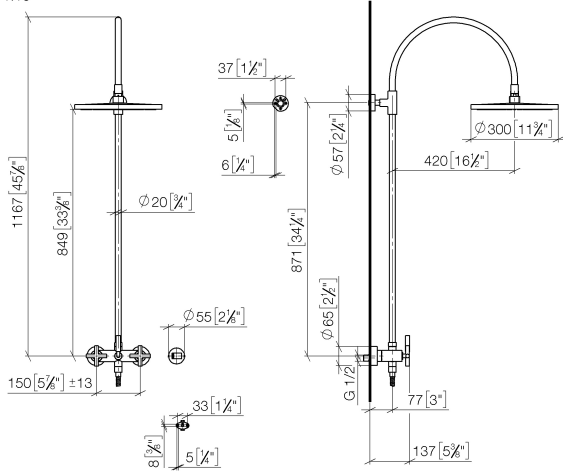

26 622 892

- shower with fixed riser projection 420mm
- overhead shower: rain flow
- rain shower Ø 300 mm
- rain shower with anti-scale system
- max. rainshower flow 6.8 l/min
- Function from: 6.5 l/min
- rotary diverter for fixed-riser shower/hand shower
- height of fittings up to rain shower (bottom edge) 850mm
- height of fittings up to top edge of elbow 1167mm
- rosette for shower holder Ø 55mm
- rosette for wall mounting Ø 57mm
- rosette for shower mixer Ø 65mm
- gauge 150 mm - 13 mm
- 1500 mm metal shower hose
- 1/2" connection
- Pipe diameter 20 mm
- quick clearing

This article does not include a hand shower!

Intrinsic protection against back flow.

	Champagne (22kt Gold)	26 622 892-47 0010
	Chrome	26 622 892-00 0010
	Brushed Platinum	26 622 892-06 0010
	Platinum	26 622 892-08 0010
	Dark Chrome	26 622 892-19 0010
	Brushed Durabronze (23kt Gold)	26 622 892-28 0010
	Matte Black	26 622 892-33 0010
	Brushed Champagne (22kt Gold)	26 622 892-46 0010
	Brushed Chrome	26 622 892-93 0010
	Brushed Dark Platinum	26 622 892-99 0010

26 622 892

mm [inches]
1.10

Flow rate chart

26 622 892

Parts for other finishes can be found here: [Chrome](#)

Spare parts list

No.	Item Number	Name	Quantity used	Delivery time
1	04 12 05 091 10-47	shower	1	30
2	09 23 01 039 90	sieve	1	2
3	09 24 03 177 20-47	adaptor	1	30
4	04 28 22 097 20-47	spout	1	30
5	90 14 10 011 00 90	seal	1	2
6	90 17 11 037 00-47	holder	1	30
7	90 28 22 096 00-47	pipe	1	30
8	04 17 10 020 01-47	fitting	1	30
9	90 14 20 026 00 90	seal	1	2
10	28 050 892-47	TARA Wall bracket - Champagne (22kt Gold)	1	30
11	28 304 970-47	Metal shower hose 1/2" x 3/8" x 1500 mm - Champagne (22kt Gold)	1	30