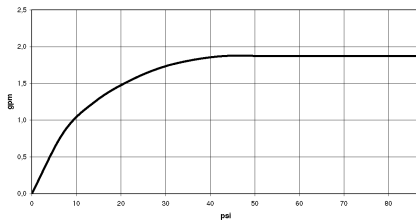

26 622 892

- shower with fixed riser projection 420mm
- overhead shower: rain flow
- rain shower Ø 300 mm
- rain shower with anti-scale system
- max. rainshower flow 6.8 l/min
- Function from: 6.5 l/min
- rotary diverter for fixed-riser shower/hand shower
- height of fittings up to rain shower (bottom edge) 850mm
- height of fittings up to top edge of elbow 1167mm
- rosette for shower holder Ø 55mm
- rosette for wall mounting Ø 57mm
- rosette for shower mixer Ø 65mm
- gauge 150 mm - 13 mm
- 1500 mm metal shower hose
- 1/2" connection
- Pipe diameter 20 mm
- quick clearing

This article does not include a hand shower!

Intrinsic protection against back flow.

	Champagne (22kt Gold)	26 622 892-47 0010
	Chrome	26 622 892-00 0010
	Brushed Platinum	26 622 892-06 0010
	Platinum	26 622 892-08 0010
	Dark Chrome	26 622 892-19 0010
	Brushed Durabronze (23kt Gold)	26 622 892-28 0010
	Matte Black	26 622 892-33 0010
	Brushed Champagne (22kt Gold)	26 622 892-46 0010
	Brushed Chrome	26 622 892-93 0010
	Brushed Dark Platinum	26 622 892-99 0010

26 622 892

mm [inches]
1.10

Flow rate chart

26 622 892

Parts for other finishes can be found here: [Chrome](#)

Spare parts list

No.	Item Number	Name	Quantity used	Delivery time
1	04 12 05 091 10-47	shower	1	30
2	09 23 01 039 90	sieve	1	2
3	09 24 03 177 20-47	adaptor	1	30
4	04 28 22 097 20-47	spout	1	30
5	90 14 10 011 00 90	seal	1	2
6	90 17 11 037 00-47	holder	1	30
7	90 28 22 096 00-47	pipe	1	30
8	04 17 10 020 01-47	fitting	1	30
9	90 14 20 026 00 90	seal	1	2
10	28 050 892-47	TARA Wall bracket - Champagne (22kt Gold)	1	30
11	28 304 970-47	Metal shower hose 1/2" x 3/8" x 1500 mm - Champagne (22kt Gold)	1	30