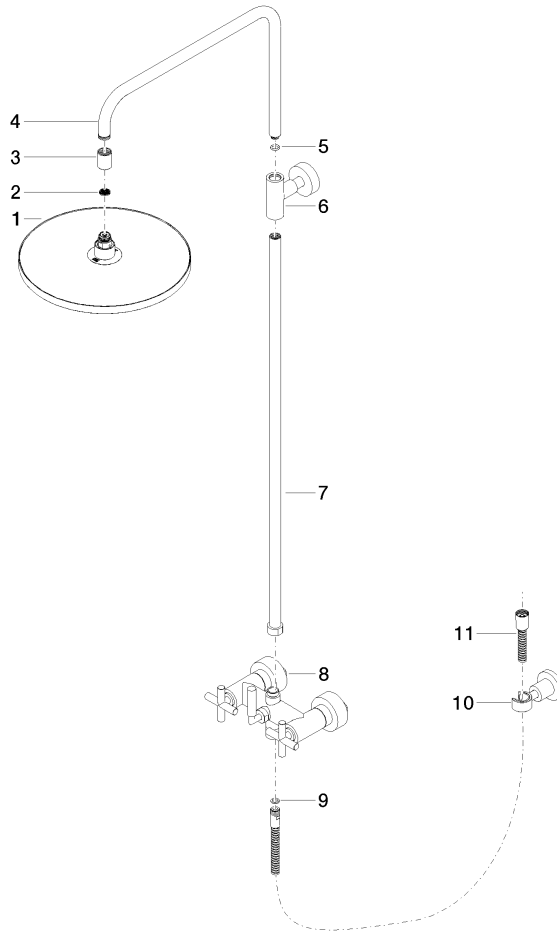

26 623 892

- shower with fixed riser projection 420mm
- overhead shower: rain flow
- rain shower Ø 300 mm
- rain shower with anti-scale system
- max. rainshower flow 6.8 l/min
- Function from: 6.5 l/min
- rotary diverter for fixed-riser shower/hand shower
- height of fittings up to rain shower (bottom edge) 1007mm
- height of fittings up to top edge of elbow 1167mm
- rosette for shower holder Ø 55mm
- rosette for wall mounting Ø 57mm
- rosette for shower mixer Ø 65mm
- gauge 150 mm - 13 mm
- 1500 mm metal shower hose
- 1/2" connection
- Pipe diameter 20 mm
- quick clearing

This article does not include a hand shower!

Intrinsic protection against back flow.

	Chrome	26 623 892-00 0010
	Brushed Platinum	26 623 892-06 0010
	Platinum	26 623 892-08 0010
	Dark Chrome	26 623 892-19 0010
	Brushed Durabrass (23kt Gold)	26 623 892-28 0010
	Matte Black	26 623 892-33 0010
	Brushed Champagne (22kt Gold)	26 623 892-46 0010
	Champagne (22kt Gold)	26 623 892-47 0010
	Brushed Chrome	26 623 892-93 0010
	Brushed Dark Platinum	26 623 892-99 0010

26 623 892

mm [inches]  
1:10

26 623 892

Parts for other finishes can be found here: Brushed Platinum

### Spare parts list

No.	Item Number	Name	Quantity used	Delivery time
1	04 12 05 091 10-00	shower	1	10
2	09 23 01 039 90	sieve	1	2
3	09 24 03 177 20-00	adaptor	1	10
4	04 28 22 101 20-00	spout	1	10
5	90 14 10 011 00 90	seal	1	2
6	90 17 11 037 00-00	holder	1	10
7	90 28 22 096 00-00	pipe	1	10
8	04 17 10 020 01-00	fitting	1	10
9	90 14 20 026 00 90	seal	1	2
10	28 050 892-00	TARA Wall bracket - Chrome	1	10
11	28 304 970-00	Metal shower hose 1/2" x 3/8" x 1500 mm - Chrome	1	2