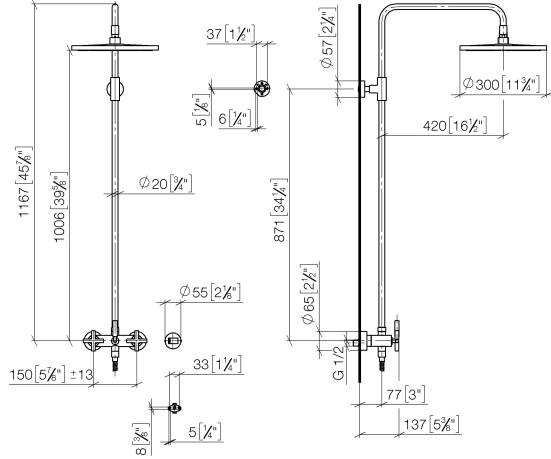

26 623 892

- shower with fixed riser projection 420mm
- overhead shower: rain flow
- rain shower Ø 300 mm
- rain shower with anti-scale system
- max. rainshower flow 6.8 l/min
- Function from: 6.5 l/min
- rotary diverter for fixed-riser shower/hand shower
- height of fittings up to rain shower (bottom edge) 1007mm
- height of fittings up to top edge of elbow 1167mm
- rosette for shower holder Ø 55mm
- rosette for wall mounting Ø 57mm
- rosette for shower mixer Ø 65mm
- gauge 150 mm - 13 mm
- 1500 mm metal shower hose
- 1/2" connection
- Pipe diameter 20 mm
- quick clearing

This article does not include a hand shower!

Intrinsic protection against back flow.

	Chrome	26 623 892-00 0010
	Brushed Platinum	26 623 892-06 0010
	Platinum	26 623 892-08 0010
	Dark Chrome	26 623 892-19 0010
	Brushed Durabrass (23kt Gold)	26 623 892-28 0010
	Matte Black	26 623 892-33 0010
	Brushed Champagne (22kt Gold)	26 623 892-46 0010
	Champagne (22kt Gold)	26 623 892-47 0010
	Brushed Chrome	26 623 892-93 0010
	Brushed Dark Platinum	26 623 892-99 0010

26 623 892

mm [inches]  
1:10

26 623 892

Parts for other finishes can be found here: Brushed Platinum

### Spare parts list

No.	Item Number	Name	Quantity used	Delivery time
1	04 12 05 091 10-00	shower	1	10
2	09 23 01 039 90	sieve	1	2
3	09 24 03 177 20-00	adaptor	1	10
4	04 28 22 101 20-00	spout	1	10
5	90 14 10 011 00 90	seal	1	2
6	90 17 11 037 00-00	holder	1	10
7	90 28 22 096 00-00	pipe	1	10
8	04 17 10 020 01-00	fitting	1	10
9	90 14 20 026 00 90	seal	1	2
10	28 050 892-00	TARA Wall bracket - Chrome	1	10
11	28 304 970-00	Metal shower hose 1/2" x 3/8" x 1500 mm - Chrome	1	2