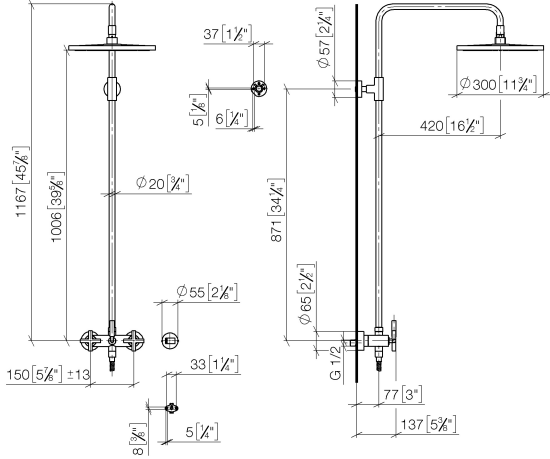

26 623 892

- shower with fixed riser projection 420mm
- overhead shower: rain flow
- rain shower Ø 300 mm
- rain shower with anti-scale system
- max. rainshower flow 6.8 l/min
- Function from: 6.5 l/min
- rotary diverter for fixed-riser shower/hand shower
- height of fittings up to rain shower (bottom edge) 1007mm
- height of fittings up to top edge of elbow 1167mm
- rosette for shower holder Ø 55mm
- rosette for wall mounting Ø 57mm
- rosette for shower mixer Ø 65mm
- gauge 150 mm - 13 mm
- 1500 mm metal shower hose
- 1/2" connection
- Pipe diameter 20 mm
- quick clearing

This article does not include a hand shower!

Intrinsic protection against back flow.

	Chrome	26 623 892-00 0010
	Brushed Platinum	26 623 892-06 0010
	Platinum	26 623 892-08 0010
	Dark Chrome	26 623 892-19 0010
	Brushed Durabronze (23kt Gold)	26 623 892-28 0010
	Matte Black	26 623 892-33 0010
	Brushed Champagne (22kt Gold)	26 623 892-46 0010
	Champagne (22kt Gold)	26 623 892-47 0010
	Brushed Chrome	26 623 892-93 0010
	Brushed Dark Platinum	26 623 892-99 0010

26 623 892

mm [inches]
1:10

26 623 892

Parts for other finishes can be found here: Brushed Platinum

Spare parts list

No.	Item Number	Name	Quantity used	Delivery time
1	04 12 05 091 10-00	shower	1	10
2	09 23 01 039 90	sieve	1	2
3	09 24 03 177 20-00	adaptor	1	10
4	04 28 22 101 20-00	spout	1	10
5	90 14 10 011 00 90	seal	1	2
6	90 17 11 037 00-00	holder	1	10
7	90 28 22 096 00-00	pipe	1	10
8	04 17 10 020 01-00	fitting	1	10
9	90 14 20 026 00 90	seal	1	2
10	28 050 892-00	TARA Wall bracket - Chrome	1	10
11	28 304 970-00	Metal shower hose 1/2" x 3/8" x 1500 mm - Chrome	1	2