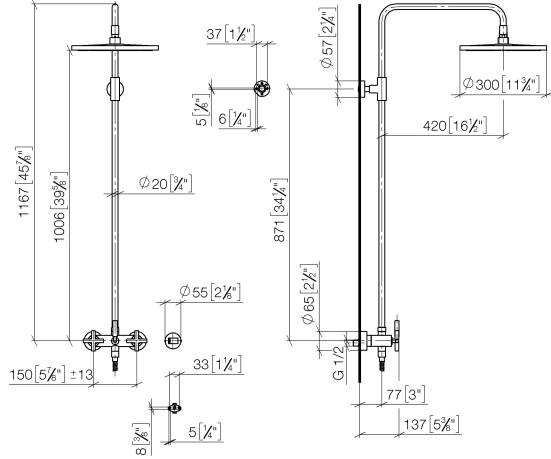

26 623 892

- shower with fixed riser projection 420mm
- overhead shower: rain flow
- rain shower Ø 300 mm
- rain shower with anti-scale system
- max. rainshower flow 6.8 l/min
- Function from: 6.5 l/min
- rotary diverter for fixed-riser shower/hand shower
- height of fittings up to rain shower (bottom edge) 1007mm
- height of fittings up to top edge of elbow 1167mm
- rosette for shower holder Ø 55mm
- rosette for wall mounting Ø 57mm
- rosette for shower mixer Ø 65mm
- gauge 150 mm - 13 mm
- 1500 mm metal shower hose
- 1/2" connection
- Pipe diameter 20 mm
- quick clearing

This article does not include a hand shower!

Intrinsic protection against back flow.

	Platinum	26 623 892-08 0010
	Chrome	26 623 892-00 0010
	Brushed Platinum	26 623 892-06 0010
	Dark Chrome	26 623 892-19 0010
	Brushed Durabrass (23kt Gold)	26 623 892-28 0010
	Matte Black	26 623 892-33 0010
	Brushed Champagne (22kt Gold)	26 623 892-46 0010
	Champagne (22kt Gold)	26 623 892-47 0010
	Brushed Chrome	26 623 892-93 0010
	Brushed Dark Platinum	26 623 892-99 0010

26 623 892

mm [inches]
1:10

26 623 892

Parts for other finishes can be found here: [Chrome](#)

Spare parts list

No.	Item Number	Name	Quantity used	Delivery time
1	04 12 05 091 10-08	shower	1	40
2	09 23 01 039 90	sieve	1	2
3	09 24 03 177 20-08	adaptor	1	40
4	04 28 22 101 20-08	spout	1	40
5	90 14 10 011 00 90	seal	1	2
6	90 17 11 037 00-08	holder	1	-
Spare part can no longer be ordered, please order the replacement item				
7	90 28 22 096 00-08	pipe	1	-
Spare part can no longer be ordered, please order the replacement item				
8	04 17 10 020 01-08	fitting	1	40
9	90 14 20 026 00 90	seal	1	2
10	28 050 892-08	TARA Wall bracket - Platinum	1	40
11	28 304 970-08	Metal shower hose 1/2" x 3/8" x 1500 mm - Platinum	1	40