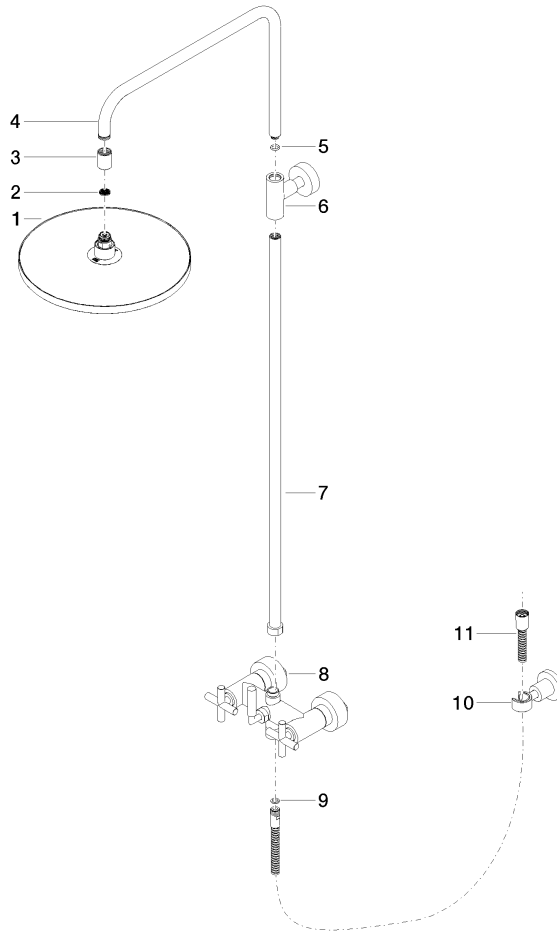

26 623 892

- shower with fixed riser projection 420mm
- overhead shower: rain flow
- rain shower Ø 300 mm
- rain shower with anti-scale system
- max. rainshower flow 6.8 l/min
- Function from: 6.5 l/min
- rotary diverter for fixed-riser shower/hand shower
- height of fittings up to rain shower (bottom edge) 1007mm
- height of fittings up to top edge of elbow 1167mm
- rosette for shower holder Ø 55mm
- rosette for wall mounting Ø 57mm
- rosette for shower mixer Ø 65mm
- gauge 150 mm - 13 mm
- 1500 mm metal shower hose
- 1/2" connection
- Pipe diameter 20 mm
- quick clearing

This article does not include a hand shower!

Intrinsic protection against back flow.

	Platinum	26 623 892-08 0010
	Chrome	26 623 892-00 0010
	Brushed Platinum	26 623 892-06 0010
	Dark Chrome	26 623 892-19 0010
	Brushed Durabrass (23kt Gold)	26 623 892-28 0010
	Matte Black	26 623 892-33 0010
	Brushed Champagne (22kt Gold)	26 623 892-46 0010
	Champagne (22kt Gold)	26 623 892-47 0010
	Brushed Chrome	26 623 892-93 0010
	Brushed Dark Platinum	26 623 892-99 0010

26 623 892

mm [inches]
1:10

26 623 892

Parts for other finishes can be found here: [Chrome](#)

Spare parts list

No.	Item Number	Name	Quantity used	Delivery time
1	04 12 05 091 10-08	shower	1	40
2	09 23 01 039 90	sieve	1	2
3	09 24 03 177 20-08	adaptor	1	40
4	04 28 22 101 20-08	spout	1	40
5	90 14 10 011 00 90	seal	1	2
6	90 17 11 037 00-08	holder	1	-
Spare part can no longer be ordered, please order the replacement item				
7	90 28 22 096 00-08	pipe	1	-
Spare part can no longer be ordered, please order the replacement item				
8	04 17 10 020 01-08	fitting	1	40
9	90 14 20 026 00 90	seal	1	2
10	28 050 892-08	TARA Wall bracket - Platinum	1	40
11	28 304 970-08	Metal shower hose 1/2" x 3/8" x 1500 mm - Platinum	1	40