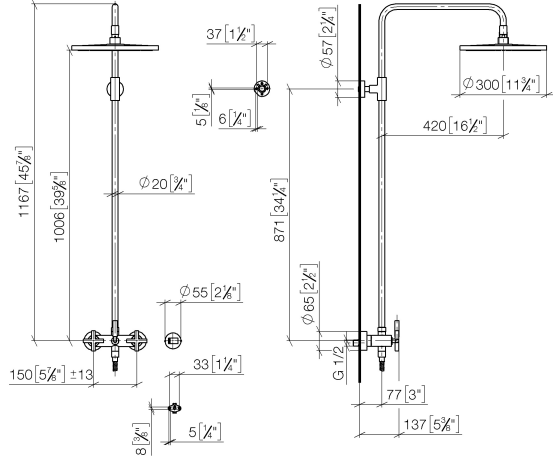

26 623 892

- shower with fixed riser projection 420mm
- overhead shower: rain flow
- rain shower Ø 300 mm
- rain shower with anti-scale system
- max. rainshower flow 6.8 l/min
- Function from: 6.5 l/min
- rotary diverter for fixed-riser shower/hand shower
- height of fittings up to rain shower (bottom edge) 1007mm
- height of fittings up to top edge of elbow 1167mm
- rosette for shower holder Ø 55mm
- rosette for wall mounting Ø 57mm
- rosette for shower mixer Ø 65mm
- gauge 150 mm - 13 mm
- 1500 mm metal shower hose
- 1/2" connection
- Pipe diameter 20 mm
- quick clearing

This article does not include a hand shower!

Intrinsic protection against back flow.

	Brushed Champagne (22kt Gold)	26 623 892-46 0010
	Chrome	26 623 892-00 0010
	Brushed Platinum	26 623 892-06 0010
	Platinum	26 623 892-08 0010
	Dark Chrome	26 623 892-19 0010
	Brushed Durabronze (23kt Gold)	26 623 892-28 0010
	Matte Black	26 623 892-33 0010
	Champagne (22kt Gold)	26 623 892-47 0010
	Brushed Chrome	26 623 892-93 0010
	Brushed Dark Platinum	26 623 892-99 0010

26 623 892

mm [inches]
1:10

26 623 892

Parts for other finishes can be found here: [Chrome](#)

Spare parts list

No.	Item Number	Name	Quantity used	Delivery time
1	04 12 05 091 10-46	shower	1	30
2	09 23 01 039 90	sieve	1	2
3	09 24 03 177 20-46	adaptor	1	30
4	04 28 22 101 20-46	spout	1	30
5	90 14 10 011 00 90	seal	1	2
6	90 17 11 037 00-46	holder	1	30
7	90 28 22 096 00-46	pipe	1	30
8	04 17 10 020 01-46	fitting	1	30
9	90 14 20 026 00 90	seal	1	2
10	28 050 892-46	TARA Wall bracket - Brushed Champagne (22kt Gold)	1	30
11	28 304 970-46	Metal shower hose 1/2" x 3/8" x 1500 mm - Brushed Champagne (22kt Gold)	1	30