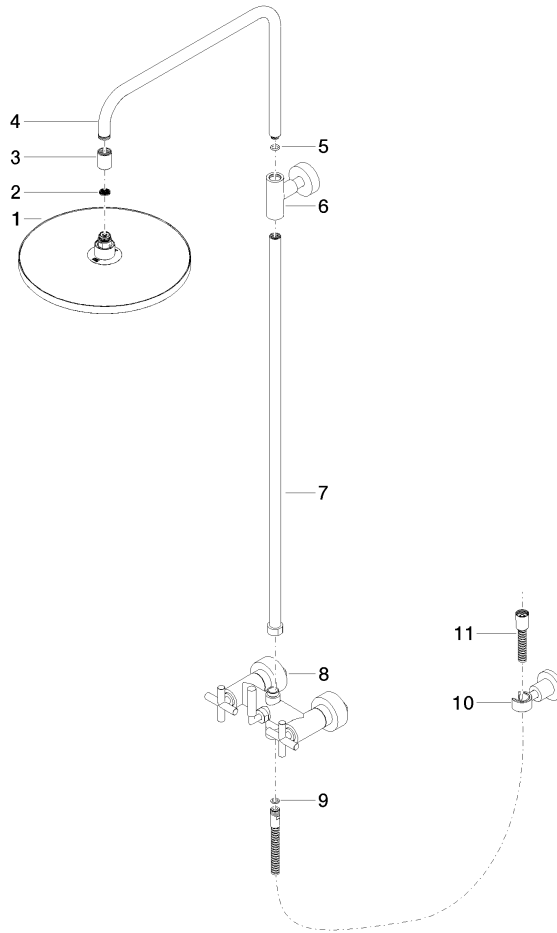

26 623 892

- shower with fixed riser projection 420mm
- overhead shower: rain flow
- rain shower Ø 300 mm
- rain shower with anti-scale system
- max. rainshower flow 6.8 l/min
- Function from: 6.5 l/min
- rotary diverter for fixed-riser shower/hand shower
- height of fittings up to rain shower (bottom edge) 1007mm
- height of fittings up to top edge of elbow 1167mm
- rosette for shower holder Ø 55mm
- rosette for wall mounting Ø 57mm
- rosette for shower mixer Ø 65mm
- gauge 150 mm - 13 mm
- 1500 mm metal shower hose
- 1/2" connection
- Pipe diameter 20 mm
- quick clearing

This article does not include a hand shower!

Intrinsic protection against back flow.

	Brushed Champagne (22kt Gold)	26 623 892-46 0010
	Chrome	26 623 892-00 0010
	Brushed Platinum	26 623 892-06 0010
	Platinum	26 623 892-08 0010
	Dark Chrome	26 623 892-19 0010
	Brushed Durabronze (23kt Gold)	26 623 892-28 0010
	Matte Black	26 623 892-33 0010
	Champagne (22kt Gold)	26 623 892-47 0010
	Brushed Chrome	26 623 892-93 0010
	Brushed Dark Platinum	26 623 892-99 0010

26 623 892

mm [inches]
1:10

26 623 892

Parts for other finishes can be found here: [Chrome](#)

Spare parts list

No.	Item Number	Name	Quantity used	Delivery time
1	04 12 05 091 10-46	shower	1	30
2	09 23 01 039 90	sieve	1	2
3	09 24 03 177 20-46	adaptor	1	30
4	04 28 22 101 20-46	spout	1	30
5	90 14 10 011 00 90	seal	1	2
6	90 17 11 037 00-46	holder	1	30
7	90 28 22 096 00-46	pipe	1	30
8	04 17 10 020 01-46	fitting	1	30
9	90 14 20 026 00 90	seal	1	2
10	28 050 892-46	TARA Wall bracket - Brushed Champagne (22kt Gold)	1	30
11	28 304 970-46	Metal shower hose 1/2" x 3/8" x 1500 mm - Brushed Champagne (22kt Gold)	1	30