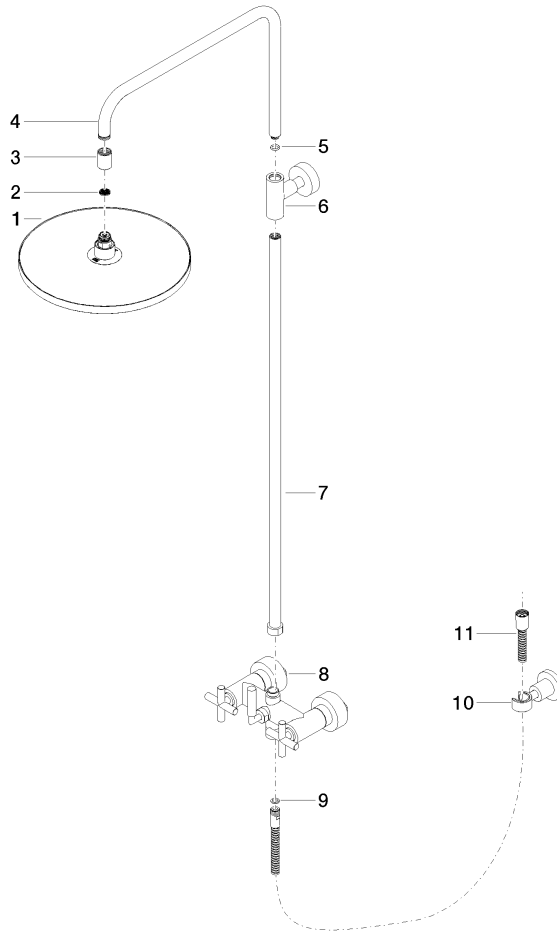

26 623 892

- shower with fixed riser projection 420mm
- overhead shower: rain flow
- rain shower Ø 300 mm
- rain shower with anti-scale system
- max. rainshower flow 6.8 l/min
- Function from: 6.5 l/min
- rotary diverter for fixed-riser shower/hand shower
- height of fittings up to rain shower (bottom edge) 1007mm
- height of fittings up to top edge of elbow 1167mm
- rosette for shower holder Ø 55mm
- rosette for wall mounting Ø 57mm
- rosette for shower mixer Ø 65mm
- gauge 150 mm - 13 mm
- 1500 mm metal shower hose
- 1/2" connection
- Pipe diameter 20 mm
- quick clearing

This article does not include a hand shower!

Intrinsic protection against back flow.

	Brushed Chrome	26 623 892-93 0010
	Chrome	26 623 892-00 0010
	Brushed Platinum	26 623 892-06 0010
	Platinum	26 623 892-08 0010
	Dark Chrome	26 623 892-19 0010
	Brushed Durabronze (23kt Gold)	26 623 892-28 0010
	Matte Black	26 623 892-33 0010
	Brushed Champagne (22kt Gold)	26 623 892-46 0010
	Champagne (22kt Gold)	26 623 892-47 0010
	Brushed Dark Platinum	26 623 892-99 0010

26 623 892

mm [inches]
1:10

26 623 892

Parts for other finishes can be found here: [Chrome](#)

Spare parts list

No.	Item Number	Name	Quantity used	Delivery time
1	04 12 05 091 10-93	shower	1	20
2	09 23 01 039 90	sieve	1	2
3	09 24 03 177 20-93	adaptor	1	20
4	04 28 22 101 20-93	spout	1	20
5	90 14 10 011 00 90	seal	1	2
6	90 17 11 037 00-93	holder	1	20
7	90 28 22 096 00-93	pipe	1	20
8	04 17 10 020 01-93	fitting	1	20
9	90 14 20 026 00 90	seal	1	2
10	28 050 892-93	TARA Wall bracket - Brushed Chrome	1	20
11	28 304 970-93	Metal shower hose 1/2" x 3/8" x 1500 mm - Brushed Chrome	1	20