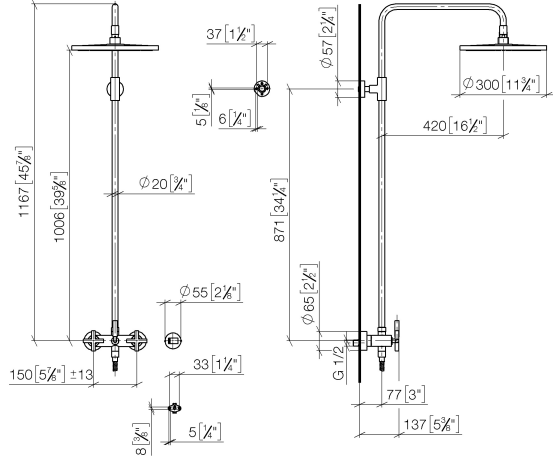

26 623 892

- shower with fixed riser projection 420mm
- overhead shower: rain flow
- rain shower Ø 300 mm
- rain shower with anti-scale system
- max. rainshower flow 6.8 l/min
- Function from: 6.5 l/min
- rotary diverter for fixed-riser shower/hand shower
- height of fittings up to rain shower (bottom edge) 1007mm
- height of fittings up to top edge of elbow 1167mm
- rosette for shower holder Ø 55mm
- rosette for wall mounting Ø 57mm
- rosette for shower mixer Ø 65mm
- gauge 150 mm - 13 mm
- 1500 mm metal shower hose
- 1/2" connection
- Pipe diameter 20 mm
- quick clearing

This article does not include a hand shower!

Intrinsic protection against back flow.

	Brushed Chrome	26 623 892-93 0010
	Chrome	26 623 892-00 0010
	Brushed Platinum	26 623 892-06 0010
	Platinum	26 623 892-08 0010
	Dark Chrome	26 623 892-19 0010
	Brushed Durabronze (23kt Gold)	26 623 892-28 0010
	Matte Black	26 623 892-33 0010
	Brushed Champagne (22kt Gold)	26 623 892-46 0010
	Champagne (22kt Gold)	26 623 892-47 0010
	Brushed Dark Platinum	26 623 892-99 0010

26 623 892

mm [inches]
1:10

26 623 892

Parts for other finishes can be found here: [Chrome](#)

Spare parts list

No.	Item Number	Name	Quantity used	Delivery time
1	04 12 05 091 10-93	shower	1	20
2	09 23 01 039 90	sieve	1	2
3	09 24 03 177 20-93	adaptor	1	20
4	04 28 22 101 20-93	spout	1	20
5	90 14 10 011 00 90	seal	1	2
6	90 17 11 037 00-93	holder	1	20
7	90 28 22 096 00-93	pipe	1	20
8	04 17 10 020 01-93	fitting	1	20
9	90 14 20 026 00 90	seal	1	2
10	28 050 892-93	TARA Wall bracket - Brushed Chrome	1	20
11	28 304 970-93	Metal shower hose 1/2" x 3/8" x 1500 mm - Brushed Chrome	1	20