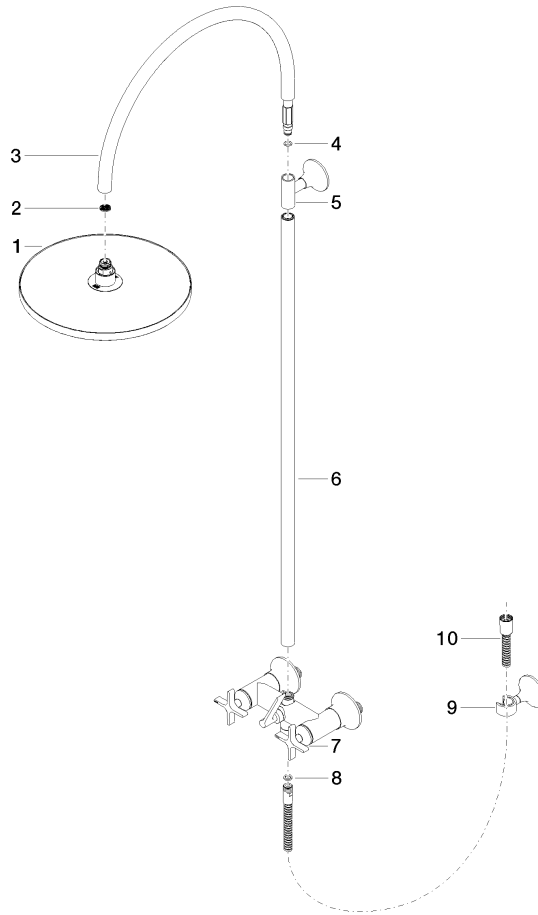

**VAIA Showerpipe with shower mixer without hand shower - Brushed
Champagne (22kt Gold)**

VAIA

26 632 809

- shower with fixed riser projection 450mm
- Rain shower: PURE RAIN, max. flow rate 6.8 l/min (at 3 bar)
- rain shower Ø 300 mm
- rain shower with anti-scale system
- rotary diverter for fixed-riser shower/hand shower
- height of fittings up to rain shower (bottom edge) 960mm
- height of fittings up to top edge of elbow 1262mm
- rosette for shower holder Ø 60mm
- slide-on rosettes Ø 60 mm
- gauge 150 mm - 13 mm
- 1500 mm metal shower hose
- 1/2" connection
- Pipe diameter 23.5 mm
- quick clearing
- This product reduces water consumption by % (compared to requirements of EPAct '92)
- This product can contribute to Water Use Reduction in LEED® Green Building Rating

	Brushed Champagne (22kt Gold)	26 632 809-46 0010
	Chrome	26 632 809-00 0010
	Brushed Platinum	26 632 809-06 0010
	Platinum	26 632 809-08 0010
	Dark Chrome	26 632 809-19 0010
	Brushed Durabronze (23kt Gold)	26 632 809-28 0010
	Champagne (22kt Gold)	26 632 809-47 0010
	Brushed Dark Platinum	26 632 809-99 0010

26 632 809
mm [inches]

1:10

Flow rate chart

Codes & Standards

California Energy
Commission
(CEC)

26 632 809
Parts for other
finishes can be found
here: Chrome

Spare parts list

No.	Item Number	Name	Quantity used	Delivery time
1	04 12 05 091 10-46	shower	1	30
2	09 23 01 039 90	sieve	1	2
3	04 28 22 346 00-46	pipe	1	60
4	09 14 10 008 90	seal	1	2
5	90 17 11 148 00-46	holder	1	30
6	04 28 22 349 00-46	pipe	1	60
7	04 17 10 020 03-46	fitting	1	30
8	90 14 20 026 00 90	seal	1	2
9	28 050 809-46	VAIA Wall bracket - Brushed Champagne (22kt Gold)	1	30
10	28 304 970-46	Metal shower hose 1/2" x 3/8" x 1500 mm - Brushed Champagne (22kt Gold)	1	30