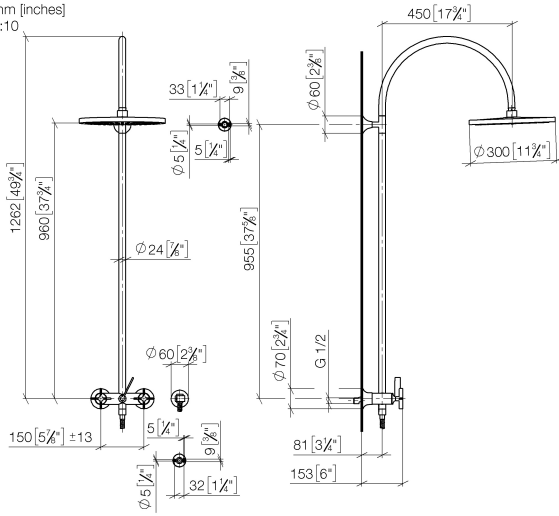

**VAIA Showerpipe with shower mixer without hand shower - Brushed
Champagne (22kt Gold)**

VAIA

26 632 809

- shower with fixed riser projection 450mm
- Rain shower: PURE RAIN, max. flow rate 6.8 l/min (at 3 bar)
- rain shower Ø 300 mm
- rain shower with anti-scale system
- rotary diverter for fixed-riser shower/hand shower
- height of fittings up to rain shower (bottom edge) 960mm
- height of fittings up to top edge of elbow 1262mm
- rosette for shower holder Ø 60mm
- slide-on rosettes Ø 60 mm
- gauge 150 mm - 13 mm
- 1500 mm metal shower hose
- 1/2" connection
- Pipe diameter 23.5 mm
- quick clearing
- This product reduces water consumption by % (compared to requirements of EPAct '92)
- This product can contribute to Water Use Reduction in LEED® Green Building Rating

Note: Local building codes may require the use of an anti-scald device. Please refer to remote pressure balance valve (35 910 970 90)

Intrinsic protection against back flow.

NOTE: Hand shower sold separately. Please see hand shower options under the miscellaneous articles section of each series.

26 632 809
mm [inches]

1:10

Flow rate chart

Codes & Standards

California Energy
Commission
(CEC)

26 632 809
Parts for other
finishes can be found
here: Chrome

Spare parts list

No.	Item Number	Name	Quantity used	Delivery time
1	04 12 05 091 10-46	shower	1	30
2	09 23 01 039 90	sieve	1	2
3	04 28 22 346 00-46	pipe	1	60
4	09 14 10 008 90	seal	1	2
5	90 17 11 148 00-46	holder	1	30
6	04 28 22 349 00-46	pipe	1	60
7	04 17 10 020 03-46	fitting	1	30
8	90 14 20 026 00 90	seal	1	2
9	28 050 809-46	VAIA Wall bracket - Brushed Champagne (22kt Gold)	1	30
10	28 304 970-46	Metal shower hose 1/2" x 3/8" x 1500 mm - Brushed Champagne (22kt Gold)	1	30