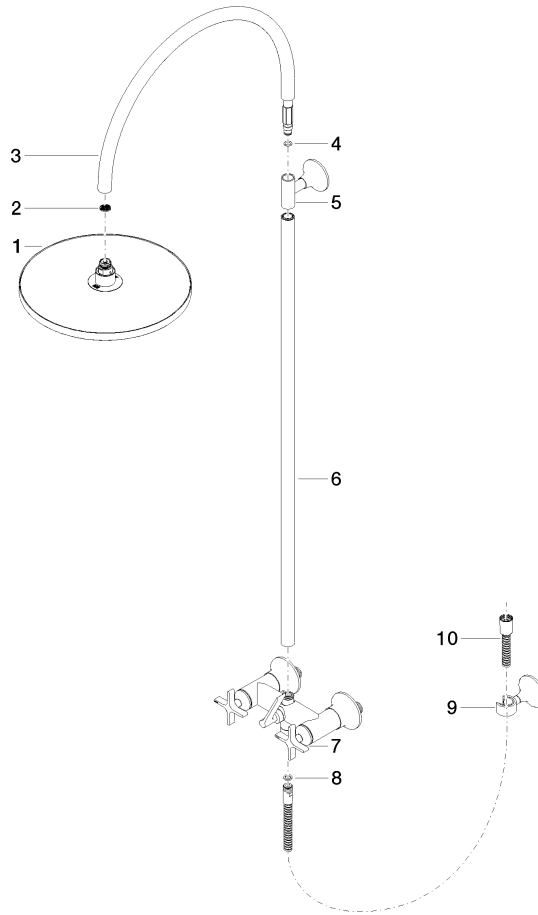

**VAIA Showerpipe with shower mixer without hand shower - Champagne (22kt Gold)**

VAIA

26 632 809

- shower with fixed riser projection 450mm
- Rain shower: PURE RAIN, max. flow rate 6.8 l/min (at 3 bar)
- rain shower Ø 300 mm
- rain shower with anti-scale system
- rotary diverter for fixed-riser shower/hand shower
- height of fittings up to rain shower (bottom edge) 960mm
- height of fittings up to top edge of elbow 1262mm
- rosette for shower holder Ø 60mm
- slide-on rosettes Ø 60 mm
- gauge 150 mm - 13 mm
- 1500 mm metal shower hose
- 1/2" connection
- Pipe diameter 23.5 mm
- quick clearing
- This product reduces water consumption by % (compared to requirements of EPAct '92)
- This product can contribute to Water Use Reduction in LEED® Green Building Rating

# VAIA Showerpipe with shower mixer without hand shower - Champagne (22kt Gold)

VAIA

26 632 809  
mm [inches]

1:10

## Flow rate chart

### Spare parts list

No.	Item Number	Name	Quantity used	Delivery time
1	04 12 05 091 10-47	shower	1	30
2	09 23 01 039 90	sieve	1	2
3	04 28 22 346 00-47	pipe	1	60
4	09 14 10 008 90	seal	1	2
5	90 17 11 148 00-47	holder	1	30
6	04 28 22 349 00-47	pipe	1	60
7	04 17 10 020 03-47	fitting	1	30
8	90 14 20 026 00 90	seal	1	2
9	28 050 809-47	VAIA Wall bracket - Champagne (22kt Gold)	1	30
10	28 304 970-47	Metal shower hose 1/2" x 3/8" x 1500 mm - Champagne (22kt Gold)	1	30