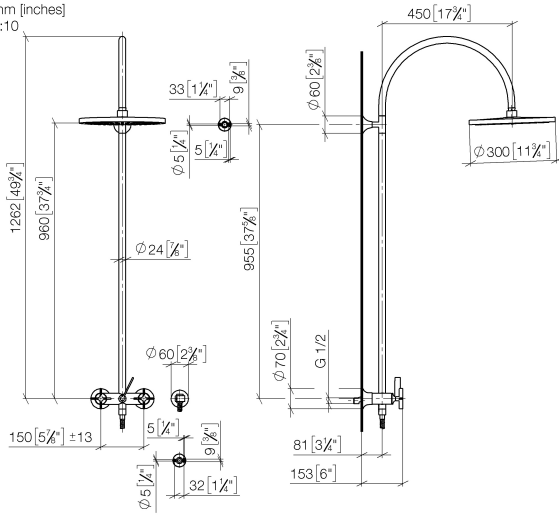

**VAIA Showerpipe with shower mixer without hand shower - Champagne (22kt Gold)**

VAIA

26 632 809

- shower with fixed riser projection 450mm
- Rain shower: PURE RAIN, max. flow rate 6.8 l/min (at 3 bar)
- rain shower Ø 300 mm
- rain shower with anti-scale system
- rotary diverter for fixed-riser shower/hand shower
- height of fittings up to rain shower (bottom edge) 960mm
- height of fittings up to top edge of elbow 1262mm
- rosette for shower holder Ø 60mm
- slide-on rosettes Ø 60 mm
- gauge 150 mm - 13 mm
- 1500 mm metal shower hose
- 1/2" connection
- Pipe diameter 23.5 mm
- quick clearing
- This product reduces water consumption by % (compared to requirements of EPAct '92)
- This product can contribute to Water Use Reduction in LEED® Green Building Rating

# VAIA Showerpipe with shower mixer without hand shower - Champagne (22kt Gold)

VAIA

26 632 809  
mm [inches]

1:10

## Flow rate chart

### Spare parts list

No.	Item Number	Name	Quantity used	Delivery time
1	04 12 05 091 10-47	shower	1	30
2	09 23 01 039 90	sieve	1	2
3	04 28 22 346 00-47	pipe	1	60
4	09 14 10 008 90	seal	1	2
5	90 17 11 148 00-47	holder	1	30
6	04 28 22 349 00-47	pipe	1	60
7	04 17 10 020 03-47	fitting	1	30
8	90 14 20 026 00 90	seal	1	2
9	28 050 809-47	VAIA Wall bracket - Champagne (22kt Gold)	1	30
10	28 304 970-47	Metal shower hose 1/2" x 3/8" x 1500 mm - Champagne (22kt Gold)	1	30