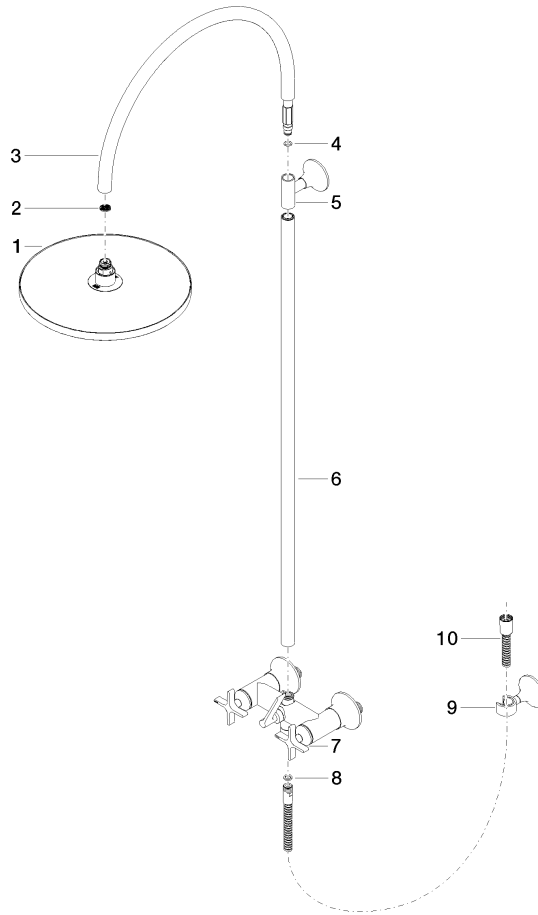

# VAIA Showerpipe with shower mixer without hand shower - Brushed Dark Platinum

VAIA

26 632 809

- shower with fixed riser projection 450mm
  - Rain shower: PURE RAIN, max. flow rate 6.8 l/min (at 3 bar)
  - rain shower Ø 300 mm
  - rain shower with anti-scale system
  - rotary diverter for fixed-riser shower/hand shower
  - height of fittings up to rain shower (bottom edge) 960mm
  - height of fittings up to top edge of elbow 1262mm
  - rosette for shower holder Ø 60mm
  - slide-on rosettes Ø 60 mm
  - gauge 150 mm - 13 mm
  - 1500 mm metal shower hose
  - 1/2" connection
  - Pipe diameter 23.5 mm
  - quick clearing
  - This product reduces water consumption by % (compared to requirements of EPAAct '92)
  - This product can contribute to Water Use Reduction in LEED® Green Building Rating
- Note: Local building codes may require the use of an anti-scald device. Please refer to remote pressure balance valve (35 910 970 90) Intrinsic protection against back flow.**

## Required miscellaneous

	<b>Hand shower FlowReduce -</b> <b>Brushed Dark Platinum</b>	28 018 979-99 0010
--	---	--------------------

VAIA Showerpipe with shower mixer without hand shower - Brushed Dark  
Platinum

### Spare parts list

No.	Item Number	Name	Quantity used	Delivery time
1	04 12 05 091 10-99	shower	1	30
2	09 23 01 039 90	sieve	1	2
3	04 28 22 346 00-99	pipe	1	30
4	09 14 10 008 90	seal	1	2
5	90 17 11 148 00-99	holder	1	30
6	04 28 22 349 00-99	pipe	1	30
7	04 17 10 020 03-99	fitting	1	30
8	90 14 20 026 00 90	seal	1	2
9	28 050 809-99	VAIA Wall bracket - Brushed Dark Platinum	1	30
10	28 304 970-99	Metal shower hose 1/2" x 3/8" x 1500 mm - Brushed Dark Platinum	1	30