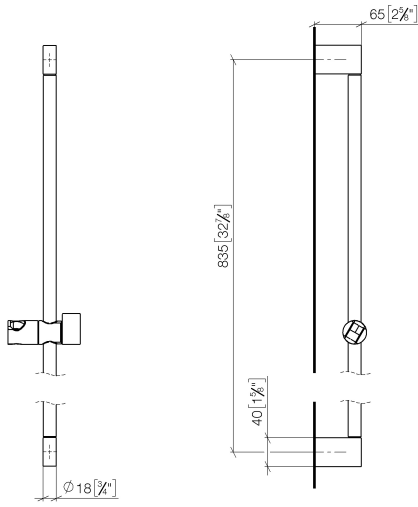

IMO Slide bar with slider - Brushed Light Gold

IMO

26 705 670

- 73mm projection
- gauge 835 mm

	Brushed Light Gold	26 705 670-27
	Chrome	26 705 670-00
	Brushed Platinum	26 705 670-06
	Dark Chrome	26 705 670-19
	Matte Black	26 705 670-33
	Brushed Chrome	26 705 670-93

26 705 670

mm [inches]

26 705 670

Product version from 2/6/2020

Parts for other
finishes can be found
here: [Chrome](#)

IMO Slide bar with slider - Brushed Light Gold

IMO

26 705 670

Spare parts list

Product version from 2/6/2020

No.	Item Number	Name	Quantity used	Delivery time
	05 17 20 726 02 90	fixing set	12	2