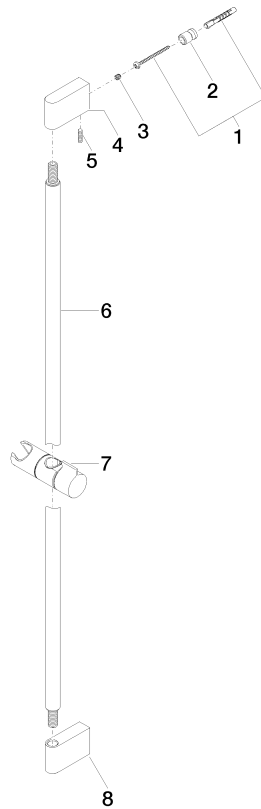

IMO Slide bar with slider - Brushed Light Gold

IMO

26 705 670

- 73mm projection
- gauge 835 mm

	Brushed Light Gold	26 705 670-27
	Chrome	26 705 670-00
	Brushed Platinum	26 705 670-06
	Dark Chrome	26 705 670-19
	Matte Black	26 705 670-33
	Brushed Chrome	26 705 670-93

26 705 670

mm [inches]

26 705 670

Product version from 2/6/2020

Parts for other
finishes can be found
here: [Chrome](#)

IMO Slide bar with slider - Brushed Light Gold

IMO

26 705 670

Spare parts list

Product version from 2/6/2020

No.	Item Number	Name	Quantity used	Delivery time
	05 17 20 726 02 90	fixing set	12	2