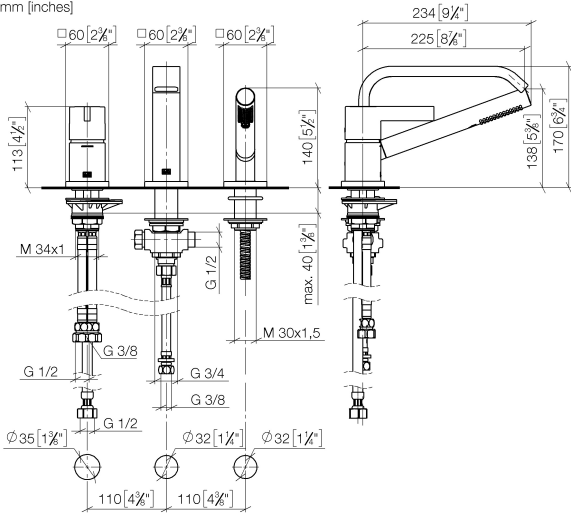

**IMO Three-hole single-lever bath mixer for bath rim or tile edge installation -
Brushed Platinum**

IMO

27 412 670

- 224mm projection
- spout: cascade
- max. flow 19.2 l/min at 3 bar flow pressure
- Hand shower: COMPACT RAIN, max. flow rate 6.8 l/min (at 3 bar)
- complete hand shower set with anti-scale system
- automatic bath/shower diverter
- height of mixer 110 mm
- height up to aerator 138 mm
- hole diameter spout 32 mm
- single-lever mixer hole diameter 35 mm
- hole diameter for complete hand shower set 32 mm
- rosette for mixer 60 x 60mm
- rosette for spout 60 x 60mm
- rosette for complete hand shower set 60 x 60mm
- metal shower hose 2250mm with integrated anti-twist protection

IMO Three-hole single-lever bath mixer for bath rim or tile edge installation - Brushed Platinum

IMO

27 412 670
mm [inches]

Flow rate chart

Codes & Standards

ASME A112.18.1	ASME A112.18.1/CSA B125.1	California Energy Commission (CEC)	cUPC
DIN 4109	EN 1717	ISO 3822	Ü-Zeichen

IMO Three-hole single-lever bath mixer for bath rim or tile edge installation -
Brushed Platinum

IMO

27 412 670
Certificates

IAPMO_4976 Belgaqua_24-008-2 Belgaqua_19_80 LGA_29

IMO Three-hole single-lever bath mixer for bath rim or tile edge installation -
Brushed Platinum

Spare parts list

Product version from 4/1/2024

No.	Item Number	Name	Quantity used	Delivery time
	29 300 670-06	Single-lever bath mixer for bath rim or tile edge installation - Brushed Platinum	5	10