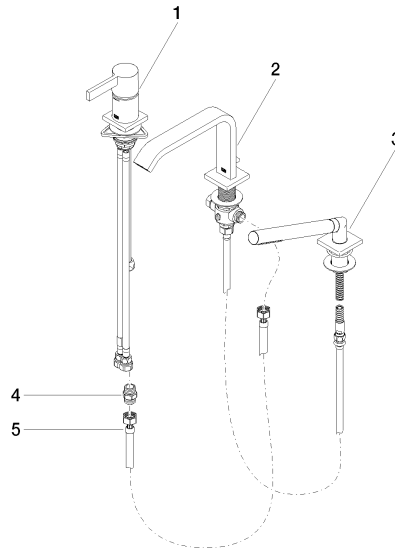

**IMO Three-hole single-lever bath mixer for bath rim or tile edge installation -
Brushed Platinum**

IMO

27 412 670

- 224mm projection
- spout: cascade
- max. flow 19.2 l/min at 3 bar flow pressure
- Hand shower: COMPACT RAIN, max. flow rate 6.8 l/min (at 3 bar)
- complete hand shower set with anti-scale system
- automatic bath/shower diverter
- height of mixer 110 mm
- height up to aerator 138 mm
- hole diameter spout 32 mm
- single-lever mixer hole diameter 35 mm
- hole diameter for complete hand shower set 32 mm
- rosette for mixer 60 x 60mm
- rosette for spout 60 x 60mm
- rosette for complete hand shower set 60 x 60mm
- metal shower hose 2250mm with integrated anti-twist protection

IMO Three-hole single-lever bath mixer for bath rim or tile edge installation -
Brushed Platinum

IMO

27 412 670
Certificates

IAPMO_4976 Belgaqua_24-008-2 Belgaqua_19_80 LGA_29

IMO Three-hole single-lever bath mixer for bath rim or tile edge installation -
Brushed Platinum

IMO

27 412 670

Product version from 4/1/2024

Parts for other
finishes can be found
here: [Chrome](#)

IMO Three-hole single-lever bath mixer for bath rim or tile edge installation -
Brushed Platinum

IMO

27 412 670

Spare parts list

Product version from 4/1/2024

No.	Item Number	Name	Quantity used	Delivery time
	29 300 670-06	Single-lever bath mixer for bath rim or tile edge installation - Brushed Platinum	5	10