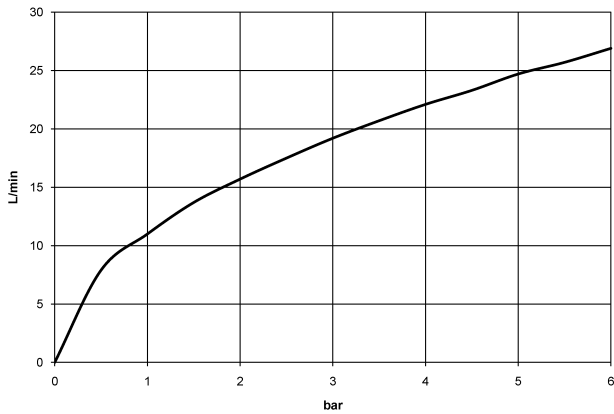

**IMO Three-hole single-lever bath mixer for bath rim or tile edge installation -
Brushed Platinum**

IMO

27 412 670

- 224mm projection
- spout: cascade
- max. flow 19.2 l/min at 3 bar flow pressure
- Hand shower: COMPACT RAIN, max. flow rate 6.8 l/min (at 3 bar)
- complete hand shower set with anti-scale system
- automatic bath/shower diverter
- height of mixer 110 mm
- height up to aerator 138 mm
- hole diameter spout 32 mm
- single-lever mixer hole diameter 35 mm
- hole diameter for complete hand shower set 32 mm
- rosette for mixer 60 x 60mm
- rosette for spout 60 x 60mm
- rosette for complete hand shower set 60 x 60mm
- metal shower hose 2250mm with integrated anti-twist protection

IMO Three-hole single-lever bath mixer for bath rim or tile edge installation - Brushed Platinum

IMO

27 412 670
mm [inches]

Flow rate chart

Codes & Standards

ASME A112.18.1	ASME A112.18.1/CSA B125.1	California Energy Commission (CEC)	cUPC
DIN 4109	EN 1717	ISO 3822	Ü-Zeichen