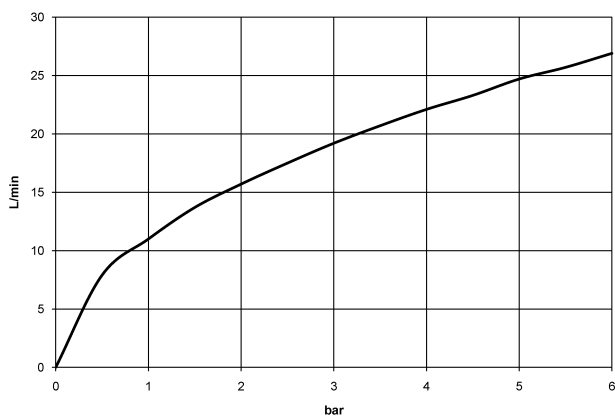

**IMO Three-hole single-lever bath mixer for bath rim or tile edge installation -
Brushed Light Gold**

IMO

27 412 670

- 224mm projection
- spout: cascade
- max. flow 19.2 l/min at 3 bar flow pressure
- Hand shower: COMPACT RAIN, max. flow rate 6.8 l/min (at 3 bar)
- complete hand shower set with anti-scale system
- automatic bath/shower diverter
- height of mixer 110 mm
- height up to aerator 138 mm
- hole diameter spout 32 mm
- single-lever mixer hole diameter 35 mm
- hole diameter for complete hand shower set 32 mm
- rosette for mixer 60 x 60mm
- rosette for spout 60 x 60mm
- rosette for complete hand shower set 60 x 60mm
- metal shower hose 2250mm with integrated anti-twist protection

**IMO Three-hole single-lever bath mixer for bath rim or tile edge installation -
Brushed Light Gold**

IMO

27 412 670
mm [inches]

Flow rate chart

Codes & Standards

ASME
A112.18.1/CSA
B125.1

California Energy
Commission
(CEC)