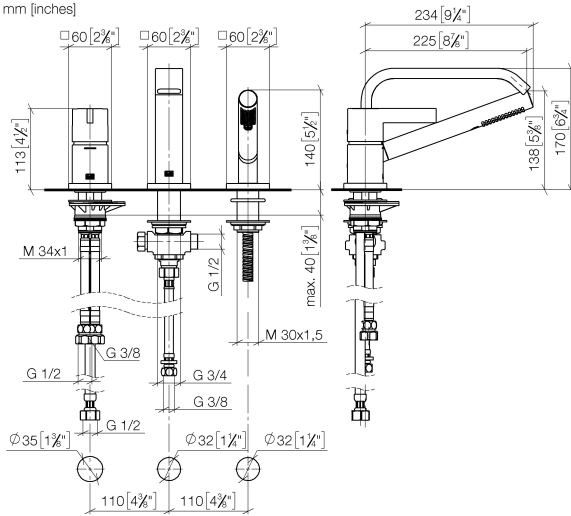

**IMO Three-hole single-lever bath mixer for bath rim or tile edge installation -
Brushed Light Gold**

IMO

27 412 670

- 224mm projection
- spout: cascade
- max. flow 19.2 l/min at 3 bar flow pressure
- Hand shower: COMPACT RAIN, max. flow rate 6.8 l/min (at 3 bar)
- complete hand shower set with anti-scale system
- automatic bath/shower diverter
- height of mixer 110 mm
- height up to aerator 138 mm
- hole diameter spout 32 mm
- single-lever mixer hole diameter 35 mm
- hole diameter for complete hand shower set 32 mm
- rosette for mixer 60 x 60mm
- rosette for spout 60 x 60mm
- rosette for complete hand shower set 60 x 60mm
- metal shower hose 2250mm with integrated anti-twist protection

**IMO Three-hole single-lever bath mixer for bath rim or tile edge installation -
Brushed Light Gold**

IMO

27 412 670
mm [inches]

Flow rate chart

Codes & Standards

ASME
A112.18.1/CSA
B125.1

California Energy
Commission
(CEC)

IMO Three-hole single-lever bath mixer for bath rim or tile edge installation -
Brushed Light Gold

IMO

27 412 670

Certificates

Belgaqua_24-008-
27_4.

**IMO Three-hole single-lever bath mixer for bath rim or tile edge installation -
Brushed Light Gold**

IMO

27 412 670

Parts for other
finishes can be found
here: [Chrome](#)

Spare parts list

No.	Item Number	Name	Quantity used	Delivery time
1	29 300 670-27	Single-lever bath mixer for bath rim or tile edge installation - Brushed Light Gold	1	30
2	13 512 670-27	spout	1	-
Spare part can no longer be ordered, please order the replacement item				
3	27 702 980-27	Hand shower set for bath rim or tile edge installation - Brushed Light Gold	1	30
4	90 24 03 168 00 90	nipple	1	2
5	12 502 970 90	High pressure hose 1/2" x 1/2" x 400 mm -	1	2