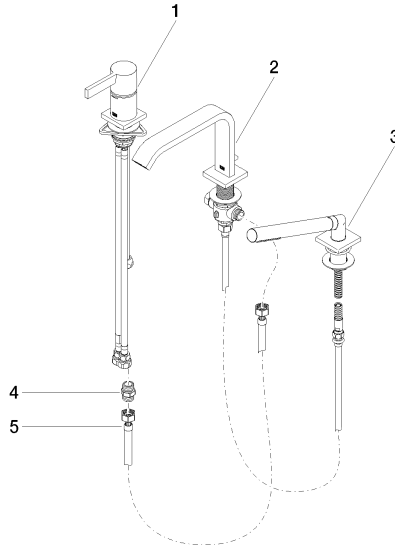

**IMO Three-hole single-lever bath mixer for bath rim or tile edge installation -
Brushed Light Gold**

IMO

27 412 670

- 224mm projection
- spout: cascade
- max. flow 19.2 l/min at 3 bar flow pressure
- Hand shower: COMPACT RAIN, max. flow rate 6.8 l/min (at 3 bar)
- complete hand shower set with anti-scale system
- automatic bath/shower diverter
- height of mixer 110 mm
- height up to aerator 138 mm
- hole diameter spout 32 mm
- single-lever mixer hole diameter 35 mm
- hole diameter for complete hand shower set 32 mm
- rosette for mixer 60 x 60mm
- rosette for spout 60 x 60mm
- rosette for complete hand shower set 60 x 60mm
- metal shower hose 2250mm with integrated anti-twist protection

**IMO Three-hole single-lever bath mixer for bath rim or tile edge installation -
Brushed Light Gold**

IMO

27 412 670
mm [inches]

Flow rate chart

Codes & Standards

ASME
A112.18.1/CSA
B125.1

California Energy
Commission
(CEC)

IMO Three-hole single-lever bath mixer for bath rim or tile edge installation -
Brushed Light Gold

IMO

27 412 670

Certificates

Belgaqua_24-008-
27_4.

**IMO Three-hole single-lever bath mixer for bath rim or tile edge installation -
Brushed Light Gold**

IMO

27 412 670

Parts for other
finishes can be found
here: [Chrome](#)

Spare parts list

No.	Item Number	Name	Quantity used	Delivery time
1	29 300 670-27	Single-lever bath mixer for bath rim or tile edge installation - Brushed Light Gold	1	30
2	13 512 670-27	spout	1	-
Spare part can no longer be ordered, please order the replacement item				
3	27 702 980-27	Hand shower set for bath rim or tile edge installation - Brushed Light Gold	1	30
4	90 24 03 168 00 90	nipple	1	2
5	12 502 970 90	High pressure hose 1/2" x 1/2" x 400 mm -	1	2