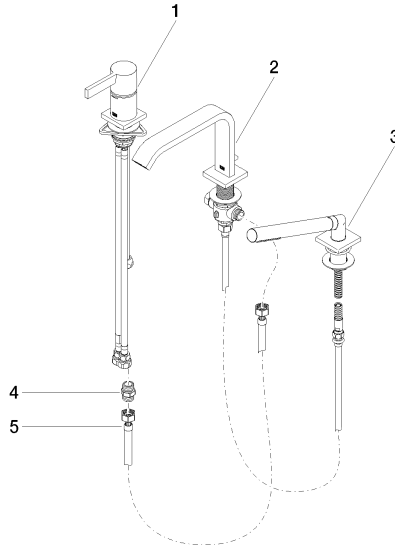

**IMO Three-hole single-lever bath mixer for bath rim or tile edge installation -
Brushed Chrome**

IMO

27 412 670

- 224mm projection
- spout: cascade
- max. flow 19.2 l/min at 3 bar flow pressure
- Hand shower: COMPACT RAIN, max. flow rate 6.8 l/min (at 3 bar)
- complete hand shower set with anti-scale system
- automatic bath/shower diverter
- height of mixer 110 mm
- height up to aerator 138 mm
- hole diameter spout 32 mm
- single-lever mixer hole diameter 35 mm
- hole diameter for complete hand shower set 32 mm
- rosette for mixer 60 x 60mm
- rosette for spout 60 x 60mm
- rosette for complete hand shower set 60 x 60mm
- metal shower hose 2250mm with integrated anti-twist protection

**IMO Three-hole single-lever bath mixer for bath rim or tile edge installation -
Brushed Chrome**

IMO

27 412 670
mm [inches]

Flow rate chart

Codes & Standards

ASME
A112.18.1/CSA
B125.1

California Energy
Commission
(CEC)

IMO Three-hole single-lever bath mixer for bath rim or tile edge installation -
Brushed Chrome

IMO

27 412 670

Certificates

Belgaqua_19_80_27. IAPMO_4976 (2). LGA_29730. Belgaqua_24-008-
27_4.

**IMO Three-hole single-lever bath mixer for bath rim or tile edge installation -
Brushed Chrome**

IMO

27 412 670

Parts for other
finishes can be found
here: [Chrome](#)

Spare parts list

No.	Item Number	Name	Quantity used	Delivery time
1	29 300 670-93	Single-lever bath mixer for bath rim or tile edge installation - Brushed Chrome	1	20
2	13 512 670-93	spout	1	-
Spare part can no longer be ordered, please order the replacement item				
3	27 702 980-93	Hand shower set for bath rim or tile edge installation - Brushed Chrome	1	20
4	90 24 03 168 00 90	nipple	1	2
5	12 502 970 90	High pressure hose 1/2" x 1/2" x 400 mm -	1	2