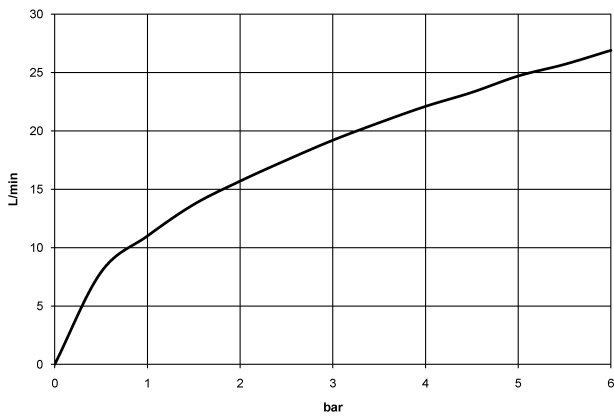

**IMO Three-hole single-lever bath mixer for bath rim or tile edge installation -
Brushed Chrome**

IMO

27 412 670

- 224mm projection
- spout: cascade
- max. flow 19.2 l/min at 3 bar flow pressure
- Hand shower: COMPACT RAIN, max. flow rate 6.8 l/min (at 3 bar)
- complete hand shower set with anti-scale system
- automatic bath/shower diverter
- height of mixer 110 mm
- height up to aerator 138 mm
- hole diameter spout 32 mm
- single-lever mixer hole diameter 35 mm
- hole diameter for complete hand shower set 32 mm
- rosette for mixer 60 x 60mm
- rosette for spout 60 x 60mm
- rosette for complete hand shower set 60 x 60mm
- metal shower hose 2250mm with integrated anti-twist protection

**IMO Three-hole single-lever bath mixer for bath rim or tile edge installation -
Brushed Chrome**

IMO

27 412 670
mm [inches]

Flow rate chart

Codes & Standards

ASME
A112.18.1/CSA
B125.1

California Energy
Commission
(CEC)