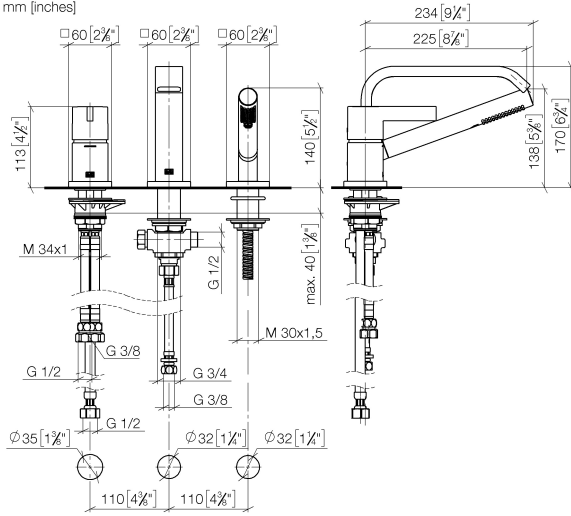

**IMO Three-hole single-lever bath mixer for bath rim or tile edge installation -
Brushed Chrome**

IMO

27 412 670

- 224mm projection
- spout: cascade
- max. flow 19.2 l/min at 3 bar flow pressure
- Hand shower: COMPACT RAIN, max. flow rate 6.8 l/min (at 3 bar)
- complete hand shower set with anti-scale system
- automatic bath/shower diverter
- height of mixer 110 mm
- height up to aerator 138 mm
- hole diameter spout 32 mm
- single-lever mixer hole diameter 35 mm
- hole diameter for complete hand shower set 32 mm
- rosette for mixer 60 x 60mm
- rosette for spout 60 x 60mm
- rosette for complete hand shower set 60 x 60mm
- metal shower hose 2250mm with integrated anti-twist protection

**IMO Three-hole single-lever bath mixer for bath rim or tile edge installation -
Brushed Chrome**

IMO

27 412 670
mm [inches]

Flow rate chart

Codes & Standards

ASME
A112.18.1/CSA
B125.1

California Energy
Commission
(CEC)

IMO Three-hole single-lever bath mixer for bath rim or tile edge installation -
Brushed Chrome

IMO

27 412 670

Certificates

Belgaqua_19_80_27. IAPMO_4976 (2). LGA_29730. Belgaqua_24-008-
27_4.

**IMO Three-hole single-lever bath mixer for bath rim or tile edge installation -
Brushed Chrome**

IMO

27 412 670

Parts for other
finishes can be found
here: [Chrome](#)

Spare parts list

No.	Item Number	Name	Quantity used	Delivery time
1	29 300 670-93	Single-lever bath mixer for bath rim or tile edge installation - Brushed Chrome	1	20
2	13 512 670-93	spout	1	-
Spare part can no longer be ordered, please order the replacement item				
3	27 702 980-93	Hand shower set for bath rim or tile edge installation - Brushed Chrome	1	20
4	90 24 03 168 00 90	nipple	1	2
5	12 502 970 90	High pressure hose 1/2" x 1/2" x 400 mm -	1	2