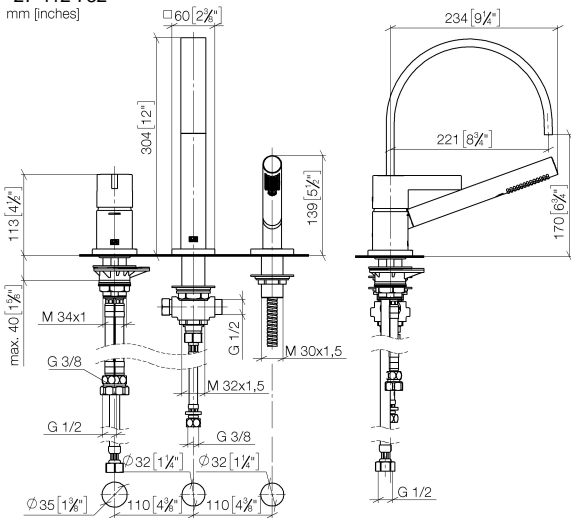

**MEM Three-hole single-lever bath mixer for bath rim or tile edge installation -  
Platinum**

MEM

27 412 782

- 220mm projection
- spout: rectangular normal flow
- max. flow 20.4 l/min at 3 bar flow pressure
- Hand shower: COMPACT RAIN, max. flow rate 6.8 l/min (at 3 bar)
- complete hand shower set with anti-scale system
- automatic bath/shower diverter
- height of mixer 300 mm
- height up to aerator 170 mm
- hole diameter spout 32 mm
- single-lever mixer hole diameter 35 mm
- hole diameter for complete hand shower set 32 mm
- rosette for mixer 60 x 60mm
- rosette for spout 60 x 60mm
- rosette for complete hand shower set 60 x 60mm
- metal shower hose 2250mm with integrated anti-twist protection

**MEM Three-hole single-lever bath mixer for bath rim or tile edge installation - Platinum**

MEM

27 412 782  
mm [inches]

**Flow rate chart**

**Codes & Standards**

ASME  
A112.18.1/CSA  
B125.1

California Energy  
Commission  
(CEC)

MEM Three-hole single-lever bath mixer for bath rim or tile edge installation -  
Platinum

---

MEM

27 412 782

Certificates

---

IAPMO\_4976 (5). Belgaqua\_19\_80\_27. LGA\_29730.

Belgaqua\_24-008-  
27\_4.

**MEM Three-hole single-lever bath mixer for bath rim or tile edge installation - Platinum**

MEM

27 412 782

Parts for other finishes can be found here: [Chrome](#)

**Spare parts list**

No.	Item Number	Name	Quantity used	Delivery time
1	29 300 670-08	Single-lever bath mixer for bath rim or tile edge installation - Platinum	1	40
2	13 512 782-08	spout	1	60
3	27 702 980-08	Hand shower set for bath rim or tile edge installation - Platinum	1	40
4	90 24 03 168 00 90	nipple	1	2
5	12 502 970 90	High pressure hose 1/2" x 1/2" x 400 mm -	1	2