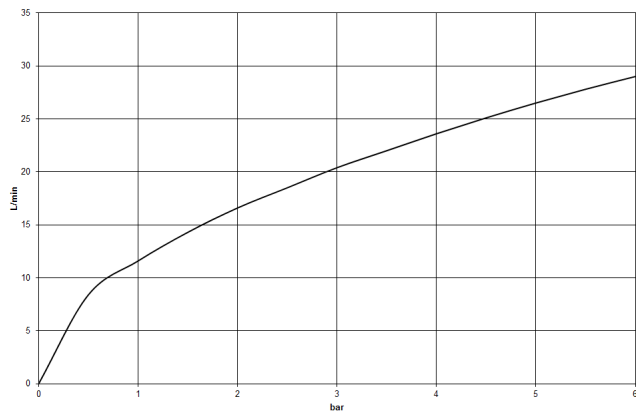

**MEM Three-hole single-lever bath mixer for bath rim or tile edge installation -  
Platinum**

MEM

27 412 782

- 220mm projection
- spout: rectangular normal flow
- max. flow 20.4 l/min at 3 bar flow pressure
- Hand shower: COMPACT RAIN, max. flow rate 6.8 l/min (at 3 bar)
- complete hand shower set with anti-scale system
- automatic bath/shower diverter
- height of mixer 300 mm
- height up to aerator 170 mm
- hole diameter spout 32 mm
- single-lever mixer hole diameter 35 mm
- hole diameter for complete hand shower set 32 mm
- rosette for mixer 60 x 60mm
- rosette for spout 60 x 60mm
- rosette for complete hand shower set 60 x 60mm
- metal shower hose 2250mm with integrated anti-twist protection

**MEM Three-hole single-lever bath mixer for bath rim or tile edge installation - Platinum**

MEM

27 412 782  
mm [inches]

**Flow rate chart**

**Codes & Standards**

ASME  
A112.18.1/CSA  
B125.1

California Energy  
Commission  
(CEC)