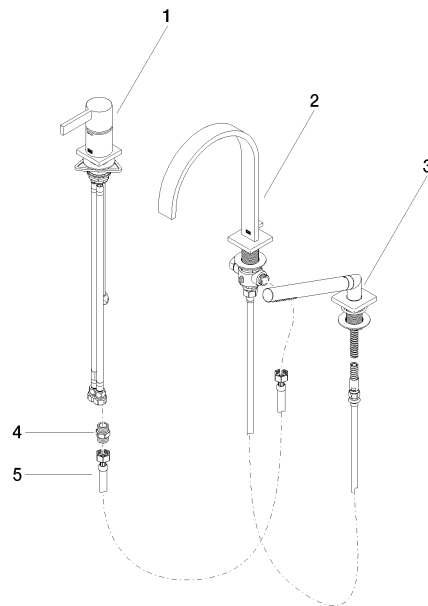

**MEM Three-hole single-lever bath mixer for bath rim or tile edge installation -  
Platinum**

MEM

27 412 782

- 220mm projection
- spout: rectangular normal flow
- max. flow 20.4 l/min at 3 bar flow pressure
- Hand shower: COMPACT RAIN, max. flow rate 6.8 l/min (at 3 bar)
- complete hand shower set with anti-scale system
- automatic bath/shower diverter
- height of mixer 300 mm
- height up to aerator 170 mm
- hole diameter spout 32 mm
- single-lever mixer hole diameter 35 mm
- hole diameter for complete hand shower set 32 mm
- rosette for mixer 60 x 60mm
- rosette for spout 60 x 60mm
- rosette for complete hand shower set 60 x 60mm
- metal shower hose 2250mm with integrated anti-twist protection

**MEM Three-hole single-lever bath mixer for bath rim or tile edge installation - Platinum**

MEM

27 412 782  
mm [inches]

**Flow rate chart**

**Codes & Standards**

ASME  
A112.18.1/CSA  
B125.1

California Energy  
Commission  
(CEC)

MEM Three-hole single-lever bath mixer for bath rim or tile edge installation -  
Platinum

---

MEM

27 412 782

Certificates

---

IAPMO\_4976 (5). Belgaqua\_19\_80\_27. LGA\_29730.

Belgaqua\_24-008-  
27\_4.

**MEM Three-hole single-lever bath mixer for bath rim or tile edge installation - Platinum**

MEM

27 412 782

Parts for other finishes can be found here: [Chrome](#)

**Spare parts list**

No.	Item Number	Name	Quantity used	Delivery time
1	29 300 670-08	Single-lever bath mixer for bath rim or tile edge installation - Platinum	1	40
2	13 512 782-08	spout	1	60
3	27 702 980-08	Hand shower set for bath rim or tile edge installation - Platinum	1	40
4	90 24 03 168 00 90	nipple	1	2
5	12 502 970 90	High pressure hose 1/2" x 1/2" x 400 mm -	1	2