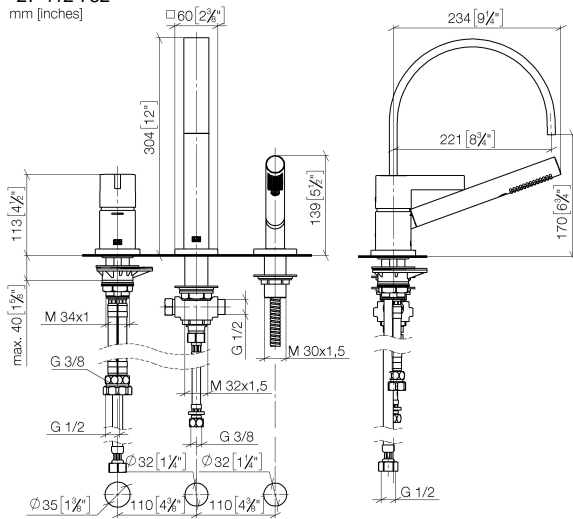

**MEM Three-hole single-lever bath mixer for bath rim or tile edge installation -
Brushed Champagne (22kt Gold)**

MEM

27 412 782

- 220mm projection
- spout: rectangular normal flow
- max. flow 20.4 l/min at 3 bar flow pressure
- Hand shower: COMPACT RAIN, max. flow rate 6.8 l/min (at 3 bar)
- complete hand shower set with anti-scale system
- automatic bath/shower diverter
- height of mixer 300 mm
- height up to aerator 170 mm
- hole diameter spout 32 mm
- single-lever mixer hole diameter 35 mm
- hole diameter for complete hand shower set 32 mm
- rosette for mixer 60 x 60mm
- rosette for spout 60 x 60mm
- rosette for complete hand shower set 60 x 60mm
- metal shower hose 2250mm with integrated anti-twist protection

**MEM Three-hole single-lever bath mixer for bath rim or tile edge installation -
Brushed Champagne (22kt Gold)**

MEM

27 412 782
mm [inches]

Flow rate chart

Codes & Standards

ASME
A112.18.1/CSA
B125.1

California Energy
Commission
(CEC)

MEM Three-hole single-lever bath mixer for bath rim or tile edge installation -
Brushed Champagne (22kt Gold)

MEM

27 412 782

Certificates

Belgaqua_24-008-
27_4.

**MEM Three-hole single-lever bath mixer for bath rim or tile edge installation -
Brushed Champagne (22kt Gold)**

MEM

27 412 782

Parts for other
finishes can be found
here: [Chrome](#)

Spare parts list

No.	Item Number	Name	Quantity used	Delivery time
1	29 300 670-46	Single-lever bath mixer for bath rim or tile edge installation - Brushed Champagne (22kt Gold)	1	30
2	13 512 782-46	spout	1	-
Spare part can no longer be ordered, please order the replacement item				
3	27 702 980-46	Hand shower set for bath rim or tile edge installation - Brushed Champagne (22kt Gold)	1	30
4	90 24 03 168 00 90	nipple	1	2
5	12 502 970 90	High pressure hose 1/2" x 1/2" x 400 mm -	1	2