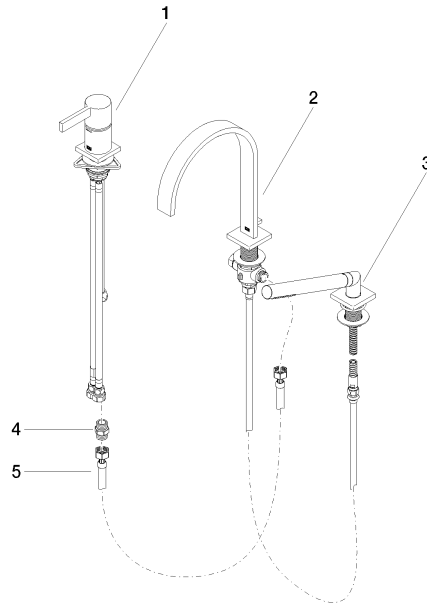

**MEM Three-hole single-lever bath mixer for bath rim or tile edge installation -
Brushed Champagne (22kt Gold)**

MEM

27 412 782

- 220mm projection
- spout: rectangular normal flow
- max. flow 20.4 l/min at 3 bar flow pressure
- Hand shower: COMPACT RAIN, max. flow rate 6.8 l/min (at 3 bar)
- complete hand shower set with anti-scale system
- automatic bath/shower diverter
- height of mixer 300 mm
- height up to aerator 170 mm
- hole diameter spout 32 mm
- single-lever mixer hole diameter 35 mm
- hole diameter for complete hand shower set 32 mm
- rosette for mixer 60 x 60mm
- rosette for spout 60 x 60mm
- rosette for complete hand shower set 60 x 60mm
- metal shower hose 2250mm with integrated anti-twist protection

**MEM Three-hole single-lever bath mixer for bath rim or tile edge installation -
Brushed Champagne (22kt Gold)**

MEM

27 412 782
mm [inches]

Flow rate chart

Codes & Standards

ASME
A112.18.1/CSA
B125.1

California Energy
Commission
(CEC)

MEM Three-hole single-lever bath mixer for bath rim or tile edge installation -
Brushed Champagne (22kt Gold)

MEM

27 412 782

Certificates

Belgaqua_24-008-
27_4.

**MEM Three-hole single-lever bath mixer for bath rim or tile edge installation -
Brushed Champagne (22kt Gold)**

MEM

27 412 782

Parts for other
finishes can be found
here: [Chrome](#)

Spare parts list

No.	Item Number	Name	Quantity used	Delivery time
1	29 300 670-46	Single-lever bath mixer for bath rim or tile edge installation - Brushed Champagne (22kt Gold)	1	30
2	13 512 782-46	spout	1	-
Spare part can no longer be ordered, please order the replacement item				
3	27 702 980-46	Hand shower set for bath rim or tile edge installation - Brushed Champagne (22kt Gold)	1	30
4	90 24 03 168 00 90	nipple	1	2
5	12 502 970 90	High pressure hose 1/2" x 1/2" x 400 mm -	1	2