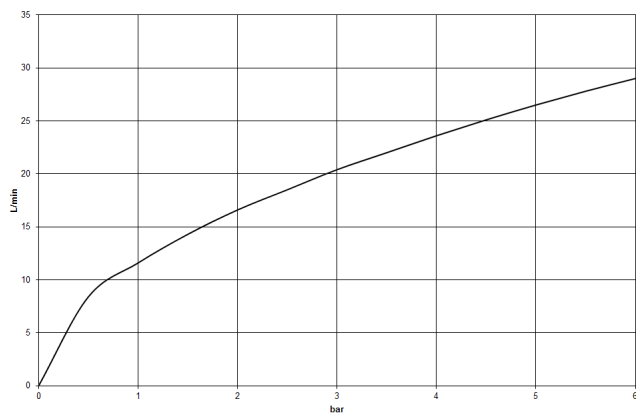

**MEM Three-hole single-lever bath mixer for bath rim or tile edge installation -
Brushed Champagne (22kt Gold)**

MEM

27 412 782

- 220mm projection
- spout: rectangular normal flow
- max. flow 20.4 l/min at 3 bar flow pressure
- Hand shower: COMPACT RAIN, max. flow rate 6.8 l/min (at 3 bar)
- complete hand shower set with anti-scale system
- automatic bath/shower diverter
- height of mixer 300 mm
- height up to aerator 170 mm
- hole diameter spout 32 mm
- single-lever mixer hole diameter 35 mm
- hole diameter for complete hand shower set 32 mm
- rosette for mixer 60 x 60mm
- rosette for spout 60 x 60mm
- rosette for complete hand shower set 60 x 60mm
- metal shower hose 2250mm with integrated anti-twist protection

**MEM Three-hole single-lever bath mixer for bath rim or tile edge installation -
Brushed Champagne (22kt Gold)**

MEM

27 412 782
mm [inches]

Flow rate chart

Codes & Standards

ASME
A112.18.1/CSA
B125.1

California Energy
Commission
(CEC)