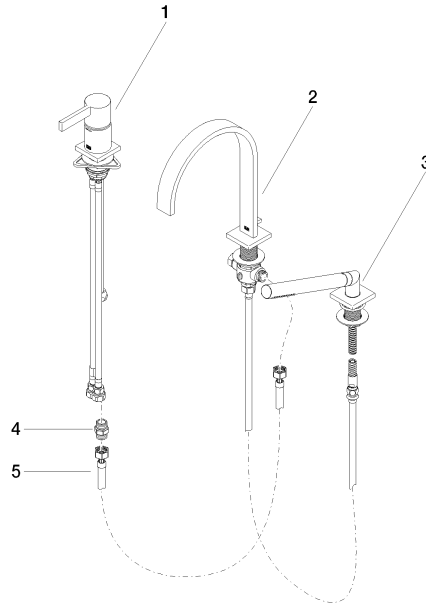

**MEM Three-hole single-lever bath mixer for bath rim or tile edge installation -
Champagne (22kt Gold)**

MEM

27 412 782

- 220mm projection
- spout: rectangular normal flow
- max. flow 20.4 l/min at 3 bar flow pressure
- Hand shower: COMPACT RAIN, max. flow rate 6.8 l/min (at 3 bar)
- complete hand shower set with anti-scale system
- automatic bath/shower diverter
- height of mixer 300 mm
- height up to aerator 170 mm
- hole diameter spout 32 mm
- single-lever mixer hole diameter 35 mm
- hole diameter for complete hand shower set 32 mm
- rosette for mixer 60 x 60mm
- rosette for spout 60 x 60mm
- rosette for complete hand shower set 60 x 60mm
- metal shower hose 2250mm with integrated anti-twist protection

**MEM Three-hole single-lever bath mixer for bath rim or tile edge installation -
Champagne (22kt Gold)**

MEM

27 412 782

mm [inches]

Flow rate chart

Codes & Standards

ASME A112.18.1

ASME
A112.18.1/CSA
B125.1

California Energy
Commission
(CEC)

cUPC

EN 1717

MEM Three-hole single-lever bath mixer for bath rim or tile edge installation -
Champagne (22kt Gold)

MEM

27 412 782

Certificates

Belgaqua_24-008-2 IAPMO_4976

MEM Three-hole single-lever bath mixer for bath rim or tile edge installation -
Champagne (22kt Gold)

MEM

27 412 782

Parts for other
finishes can be found
here: [Chrome](#)

MEM Three-hole single-lever bath mixer for bath rim or tile edge installation -
Champagne (22kt Gold)