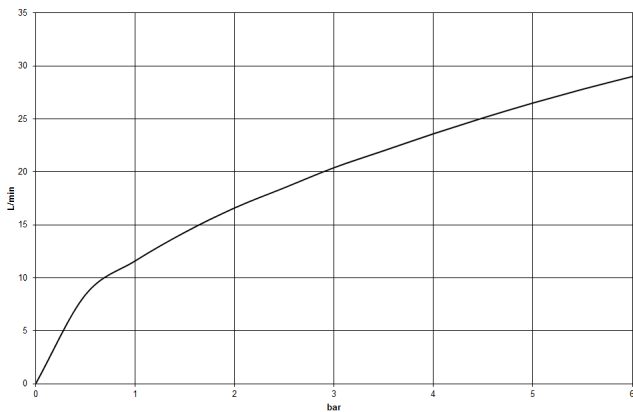

**MEM Three-hole single-lever bath mixer for bath rim or tile edge installation -
Champagne (22kt Gold)**

MEM

27 412 782

- 220mm projection
- spout: rectangular normal flow
- max. flow 20.4 l/min at 3 bar flow pressure
- Hand shower: COMPACT RAIN, max. flow rate 6.8 l/min (at 3 bar)
- complete hand shower set with anti-scale system
- automatic bath/shower diverter
- height of mixer 300 mm
- height up to aerator 170 mm
- hole diameter spout 32 mm
- single-lever mixer hole diameter 35 mm
- hole diameter for complete hand shower set 32 mm
- rosette for mixer 60 x 60mm
- rosette for spout 60 x 60mm
- rosette for complete hand shower set 60 x 60mm
- metal shower hose 2250mm with integrated anti-twist protection

**MEM Three-hole single-lever bath mixer for bath rim or tile edge installation -
Champagne (22kt Gold)**

MEM

27 412 782

mm [inches]

Flow rate chart

Codes & Standards

ASME A112.18.1

ASME
A112.18.1/CSA
B125.1