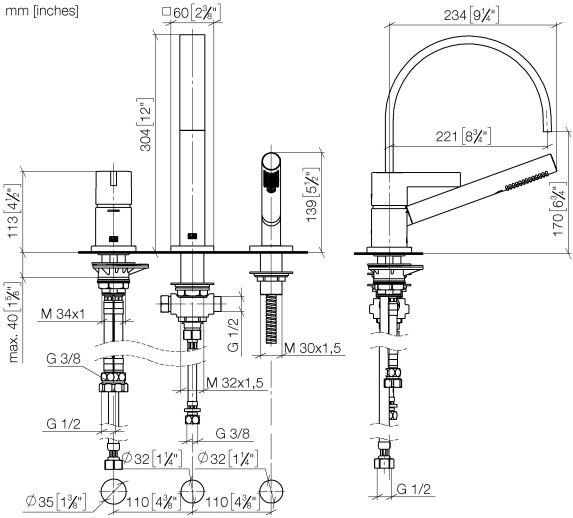

**MEM Three-hole single-lever bath mixer for bath rim or tile edge installation -
Champagne (22kt Gold)**

MEM

27 412 782

- 220mm projection
- spout: rectangular normal flow
- max. flow 20.4 l/min at 3 bar flow pressure
- Hand shower: COMPACT RAIN, max. flow rate 6.8 l/min (at 3 bar)
- complete hand shower set with anti-scale system
- automatic bath/shower diverter
- height of mixer 300 mm
- height up to aerator 170 mm
- hole diameter spout 32 mm
- single-lever mixer hole diameter 35 mm
- hole diameter for complete hand shower set 32 mm
- rosette for mixer 60 x 60mm
- rosette for spout 60 x 60mm
- rosette for complete hand shower set 60 x 60mm
- metal shower hose 2250mm with integrated anti-twist protection

**MEM Three-hole single-lever bath mixer for bath rim or tile edge installation -
Champagne (22kt Gold)**

MEM

27 412 782

mm [inches]

Flow rate chart

Codes & Standards

ASME A112.18.1

ASME
A112.18.1/CSA
B125.1

California Energy
Commission
(CEC)

cUPC

EN 1717

MEM Three-hole single-lever bath mixer for bath rim or tile edge installation -
Champagne (22kt Gold)

MEM

27 412 782

Certificates

Belgaqua_24-008-2 IAPMO_4976

MEM Three-hole single-lever bath mixer for bath rim or tile edge installation -
Champagne (22kt Gold)

MEM

27 412 782

Parts for other
finishes can be found
here: [Chrome](#)

MEM Three-hole single-lever bath mixer for bath rim or tile edge installation -
Champagne (22kt Gold)