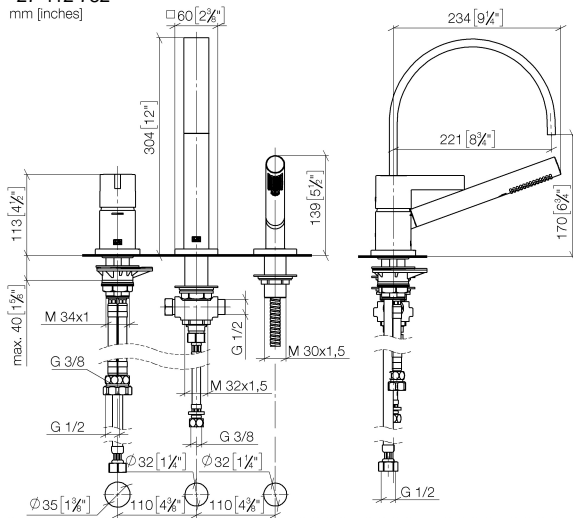

**MEM Three-hole single-lever bath mixer for bath rim or tile edge installation -
Brushed Dark Platinum**

MEM

27 412 782

- 220mm projection
- spout: rectangular normal flow
- max. flow 20.4 l/min at 3 bar flow pressure
- Hand shower: COMPACT RAIN, max. flow rate 6.8 l/min (at 3 bar)
- complete hand shower set with anti-scale system
- automatic bath/shower diverter
- height of mixer 300 mm
- height up to aerator 170 mm
- hole diameter spout 32 mm
- single-lever mixer hole diameter 35 mm
- hole diameter for complete hand shower set 32 mm
- rosette for mixer 60 x 60mm
- rosette for spout 60 x 60mm
- rosette for complete hand shower set 60 x 60mm
- metal shower hose 2250mm with integrated anti-twist protection

**MEM Three-hole single-lever bath mixer for bath rim or tile edge installation -
Brushed Dark Platinum**

MEM

27 412 782
mm [inches]

Flow rate chart

Codes & Standards

ASME
A112.18.1/CSA
B125.1

California Energy
Commission
(CEC)

MEM Three-hole single-lever bath mixer for bath rim or tile edge installation -
Brushed Dark Platinum

MEM

27 412 782

Certificates

Belgaqua_19_80_27. LGA_29730.

IAPMO_4976 (4).

Belgaqua_24-008-
27_4.

**MEM Three-hole single-lever bath mixer for bath rim or tile edge installation -
Brushed Dark Platinum**

MEM

27 412 782

Parts for other
finishes can be found
here: [Chrome](#)

Spare parts list

No.	Item Number	Name	Quantity used	Delivery time
1	29 300 670-99	Single-lever bath mixer for bath rim or tile edge installation - Brushed Dark Platinum	1	30
2	13 512 782-99	spout	1	60
3	27 702 980-99	Hand shower set for bath rim or tile edge installation - Brushed Dark Platinum	1	30
4	90 24 03 168 00 90	nipple	1	2
5	12 502 970 90	High pressure hose 1/2" x 1/2" x 400 mm -	1	2