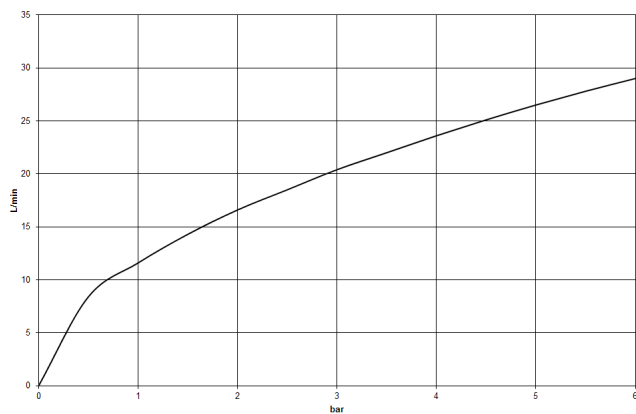

**MEM Three-hole single-lever bath mixer for bath rim or tile edge installation -
Brushed Dark Platinum**

MEM

27 412 782

- 220mm projection
- spout: rectangular normal flow
- max. flow 20.4 l/min at 3 bar flow pressure
- Hand shower: COMPACT RAIN, max. flow rate 6.8 l/min (at 3 bar)
- complete hand shower set with anti-scale system
- automatic bath/shower diverter
- height of mixer 300 mm
- height up to aerator 170 mm
- hole diameter spout 32 mm
- single-lever mixer hole diameter 35 mm
- hole diameter for complete hand shower set 32 mm
- rosette for mixer 60 x 60mm
- rosette for spout 60 x 60mm
- rosette for complete hand shower set 60 x 60mm
- metal shower hose 2250mm with integrated anti-twist protection

**MEM Three-hole single-lever bath mixer for bath rim or tile edge installation -
Brushed Dark Platinum**

MEM

27 412 782
mm [inches]

Flow rate chart

Codes & Standards

ASME
A112.18.1/CSA
B125.1

California Energy
Commission
(CEC)