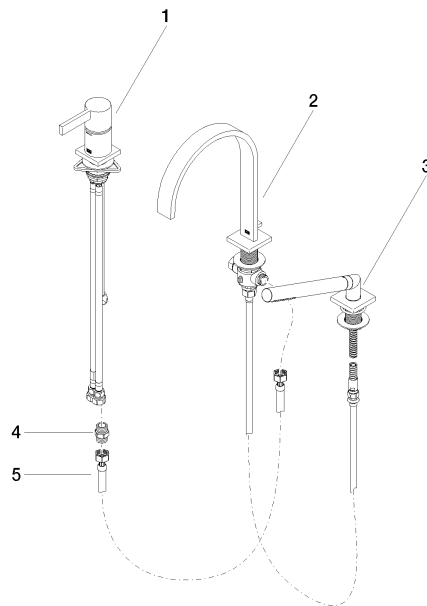

**MEM Three-hole single-lever bath mixer for bath rim or tile edge installation -
Brushed Dark Platinum**

MEM

27 412 782

- 220mm projection
- spout: rectangular normal flow
- max. flow 20.4 l/min at 3 bar flow pressure
- Hand shower: COMPACT RAIN, max. flow rate 6.8 l/min (at 3 bar)
- complete hand shower set with anti-scale system
- automatic bath/shower diverter
- height of mixer 300 mm
- height up to aerator 170 mm
- hole diameter spout 32 mm
- single-lever mixer hole diameter 35 mm
- hole diameter for complete hand shower set 32 mm
- rosette for mixer 60 x 60mm
- rosette for spout 60 x 60mm
- rosette for complete hand shower set 60 x 60mm
- metal shower hose 2250mm with integrated anti-twist protection

**MEM Three-hole single-lever bath mixer for bath rim or tile edge installation -
Brushed Dark Platinum**

MEM

27 412 782
mm [inches]

Flow rate chart

Codes & Standards

ASME
A112.18.1/CSA
B125.1

California Energy
Commission
(CEC)

MEM Three-hole single-lever bath mixer for bath rim or tile edge installation -
Brushed Dark Platinum

MEM

27 412 782

Certificates

Belgaqua_19_80_27. LGA_29730.

IAPMO_4976 (4).

Belgaqua_24-008-
27_4.

**MEM Three-hole single-lever bath mixer for bath rim or tile edge installation -
Brushed Dark Platinum**

MEM

27 412 782

Parts for other
finishes can be found
here: [Chrome](#)

Spare parts list

No.	Item Number	Name	Quantity used	Delivery time
1	29 300 670-99	Single-lever bath mixer for bath rim or tile edge installation - Brushed Dark Platinum	1	30
2	13 512 782-99	spout	1	60
3	27 702 980-99	Hand shower set for bath rim or tile edge installation - Brushed Dark Platinum	1	30
4	90 24 03 168 00 90	nipple	1	2
5	12 502 970 90	High pressure hose 1/2" x 1/2" x 400 mm -	1	2