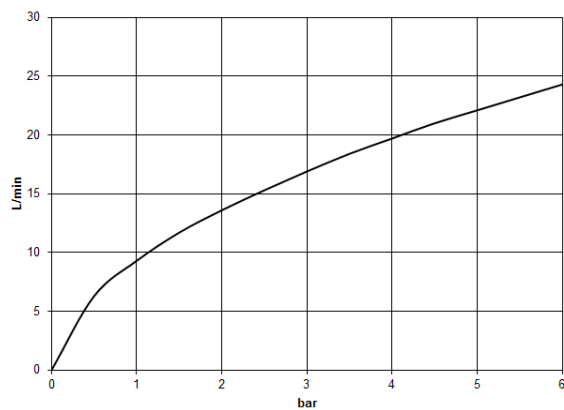

**LISSÉ Three-hole single-lever bath mixer for bath rim or tile edge installation -  
Dark Chrome**

LISSÉ

27 412 845

- spout: circular, air-enriched flow
- max. flow 16.9 l/min at 3 bar flow pressure
- Hand shower: COMPACT RAIN, max. flow rate 6.8 l/min (at 3 bar)
- complete hand shower set with anti-scale system
- 200mm projection
- automatic bath/shower diverter
- height of mixer 141 mm
- height up to aerator 88 mm
- hole diameter spout 32 mm
- hole diameter single-lever mixer 35 mm
- hole diameter for complete hand shower set 32 mm
- rosette for complete hand shower set Ø 50mm
- metal shower hose 1750mm with integrated anti-twist protection

### Flow rate chart