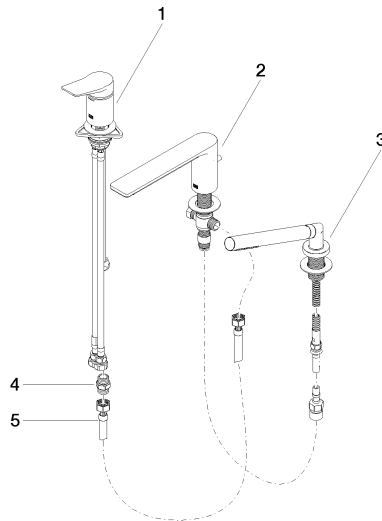

**LISSÉ Three-hole single-lever bath mixer for bath rim or tile edge installation -  
Dark Chrome**

LISSÉ

27 412 845

- spout: circular, air-enriched flow
- max. flow 16.9 l/min at 3 bar flow pressure
- Hand shower: COMPACT RAIN, max. flow rate 6.8 l/min (at 3 bar)
- complete hand shower set with anti-scale system
- 200mm projection
- automatic bath/shower diverter
- height of mixer 141 mm
- height up to aerator 88 mm
- hole diameter spout 32 mm
- hole diameter single-lever mixer 35 mm
- hole diameter for complete hand shower set 32 mm
- rosette for complete hand shower set Ø 50mm
- metal shower hose 1750mm with integrated anti-twist protection

### Codes & Standards

ASME  
A112.18.1/CSA  
B125.1

California Energy  
Commission  
(CEC)

LISSÉ Three-hole single-lever bath mixer for bath rim or tile edge installation -  
Dark Chrome

---

LISSÉ

27 412 845

Certificates

---

Belgaqua\_24-008-  
27\_4.

**LISSÉ Three-hole single-lever bath mixer for bath rim or tile edge installation -  
Dark Chrome**

LISSÉ

27 412 845  
Parts for other  
finishes can be found  
here: [Chrome](#)

**Spare parts list**

No.	Item Number	Name	Quantity used	Delivery time
1	29 300 845-19	connection	1	-
Spare part can no longer be ordered, please order the replacement item				
2	13 512 845-19	spout	1	-
Spare part can no longer be ordered, please order the replacement item				
3	27 702 979-19	Hand shower set for bath rim or tile edge installation - Dark Chrome	1	20
4	90 24 03 168 00 90	nipple	1	2
5	12 502 970 90	High pressure hose 1/2" x 1/2" x 400 mm -	1	2