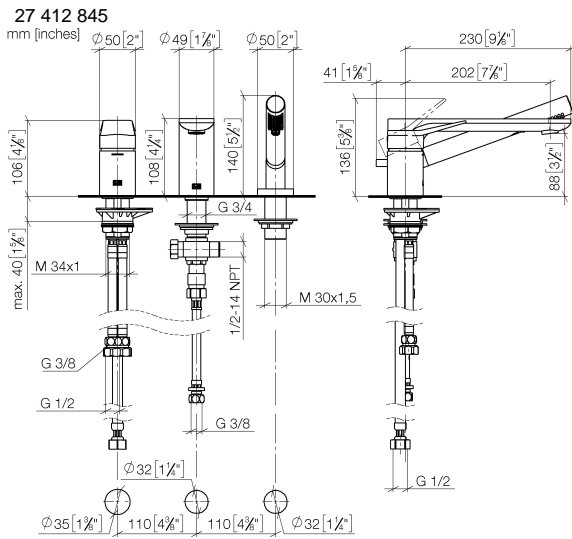

Flow rate chart