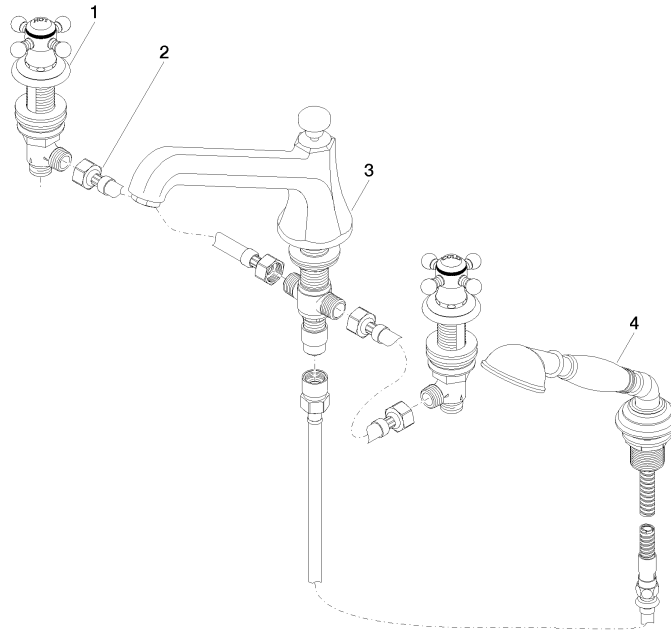

27 502 360

- spout: circular, air-enriched flow
- max. spout flow rate 23 l/min
- Hand shower: COMPACT RAIN, max. flow rate 6.8 l/min (at 3 bar)
- complete hand shower set with anti-scale system
- 225mm projection
- automatic bath/shower diverter
- height of mixer 185 mm
- height up to aerator 140 mm
- hole diameter valve 32 mm
- hole diameter spout 32 mm
- hole diameter for complete hand shower set 32 mm
- rosette for complete hand shower set Ø 55mm
- rosette for deck valve Ø 55mm
- metal shower hose 1750mm with integrated anti-twist protection

27 502 360

Parts for other finishes can be found here: [Brushed](#) [Platinum](#)

**Spare parts list**

| No.  | Item Number   | Name  | Quantity used | Delivery time |
|--|---------------|---|---------------|---------------|
| 1  | 20 000 360-00 | MADISON Deck valve clockwise closing cold or hot - Chrome               | 2             | -             |
| Spare part can no longer be ordered, please order the replacement item |               |   |               |               |
| 2  | 12 502 970 90 | High pressure hose 1/2" x 1/2" x 400 mm -                               | 2             | 2             |
| 3  | 13 502 380-00 | spout   | 1             | 60            |
| 4  | 27 703 360-00 | MADISON Hand shower set for bath rim or tile edge installation - Chrome | 1             | -             |
| Spare part can no longer be ordered, please order the replacement item |               |   |               |               |