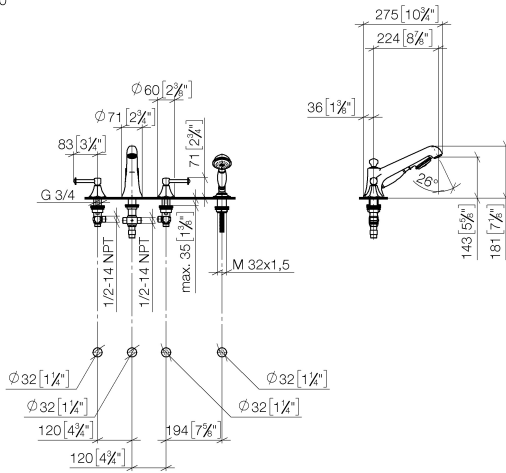

27 502 370

- 225mm projection
- complete hand shower set: normal flow
- spout: circular, air-enriched flow
- complete hand shower set with anti-scale system
- automatic bath/shower diverter
- height of mixer 185 mm
- height up to aerator 140 mm
- hole diameter valve 32 mm
- hole diameter spout 32 mm
- hole diameter for complete hand shower set 32 mm
- rosette for spout Ø 70mm
- rosette for complete hand shower set Ø 60mm
- rosette for deck valve Ø 60mm
- metal shower hose 1750mm with integrated anti-twist protection
- max. spout flow rate 23 l/min
- max. flow for complete hand shower set 6.8 l/min

Intrinsic protection against back flow.

Note: Local building codes may require the use of an anti-scald device. Please refer to remote pressure balance valve (35 910 970 90)

	Chrome	27 502 370-00
	Brushed Platinum	27 502 370-06
	Platinum	27 502 370-08
	Durabrand (23kt Gold)	27 502 370-09
	Brushed Durabrand (23kt Gold)	27 502 370-28
	Brushed Dark Platinum	27 502 370-99

27 502 370

mm [inches]  
1:10

**Flow rate chart**

**Certificates**

LGA\_8028.

Belgaqua\_21-380-  
27\_4.

27 502 370

Parts for other finishes can be found here: [Brushed](#)  
[Platinum](#)

**Spare parts list**

No.	Item Number	Name	Quantity used	Delivery time
1	20 000 370-00	side panel	1	60
2	13 502 380-00	spout	1	60
3	12 502 970 90	High pressure hose 1/2" x 1/2" x 400 mm -	2	2
4	20 000 371-00	side panel	1	60
5	27 703 370-00	shower set	1	60