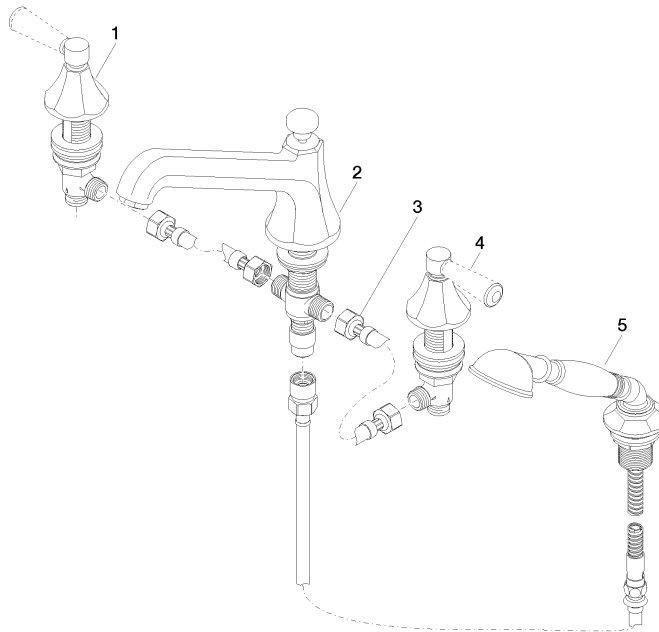

27 502 370

- 225mm projection
- complete hand shower set: normal flow
- spout: circular, air-enriched flow
- complete hand shower set with anti-scale system
- automatic bath/shower diverter
- height of mixer 185 mm
- height up to aerator 140 mm
- hole diameter valve 32 mm
- hole diameter spout 32 mm
- hole diameter for complete hand shower set 32 mm
- rosette for spout Ø 70mm
- rosette for complete hand shower set Ø 60mm
- rosette for deck valve Ø 60mm
- metal shower hose 1750mm with integrated anti-twist protection
- max. spout flow rate 23 l/min
- max. flow for complete hand shower set 6.8 l/min

27 502 370

mm [inches]  
1:10

**Flow rate chart**

**Certificates**

LGA\_8028.

Belgaqua\_21-380-  
27\_4.

27 502 370

Parts for other finishes can be found here: [Brushed](#)  
[Platinum](#)

**Spare parts list**

No.	Item Number	Name	Quantity used	Delivery time
1	20 000 370-00	side panel	1	60
2	13 502 380-00	spout	1	60
3	12 502 970 90	High pressure hose 1/2" x 1/2" x 400 mm -	2	2
4	20 000 371-00	side panel	1	60
5	27 703 370-00	shower set	1	60