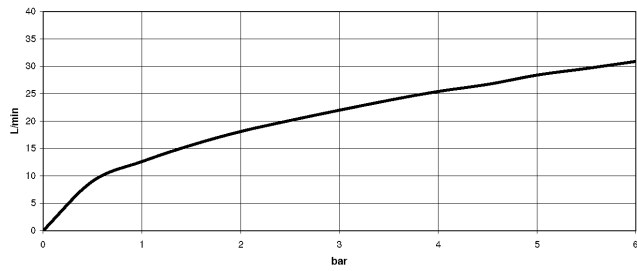

27 502 370

- 225mm projection
- complete hand shower set: normal flow
- spout: circular, air-enriched flow
- complete hand shower set with anti-scale system
- automatic bath/shower diverter
- height of mixer 185 mm
- height up to aerator 140 mm
- hole diameter valve 32 mm
- hole diameter spout 32 mm
- hole diameter for complete hand shower set 32 mm
- rosette for spout Ø 70mm
- rosette for complete hand shower set Ø 60mm
- rosette for deck valve Ø 60mm
- metal shower hose 1750mm with integrated anti-twist protection
- max. spout flow rate 23 l/min
- max. flow for complete hand shower set 6.8 l/min

27 502 370

mm [inches]  
1:10

**Flow rate chart**

**Certificates**

LGA\_8028.

Belgaqua\_21-380-  
27\_4.

27 502 370

Parts for other finishes can be found here: [Brushed](#)  
[Platinum](#)