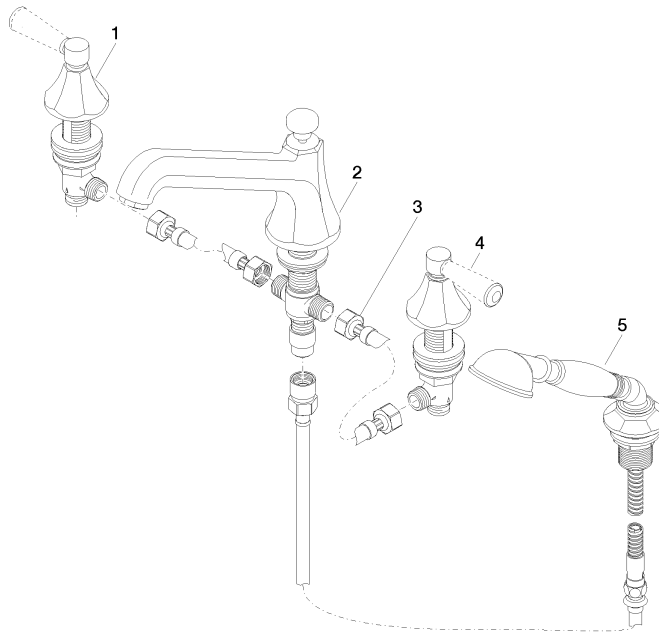

27 502 370

- 225mm projection
- complete hand shower set: normal flow
- spout: circular, air-enriched flow
- complete hand shower set with anti-scale system
- automatic bath/shower diverter
- height of mixer 185 mm
- height up to aerator 140 mm
- hole diameter valve 32 mm
- hole diameter spout 32 mm
- hole diameter for complete hand shower set 32 mm
- rosette for spout Ø 70mm
- rosette for complete hand shower set Ø 60mm
- rosette for deck valve Ø 60mm
- metal shower hose 1750mm with integrated anti-twist protection
- max. spout flow rate 23 l/min
- max. flow for complete hand shower set 6.8 l/min

27 502 370
mm [inches]
1:10

Flow rate chart

Certificates

LGA_8028. Belgaqua_21-380-
27_4.

27 502 370

Parts for other
finishes can be found
here: [Chrome](#)

Spare parts list

No.	Item Number	Name	Quantity used	Delivery time
1	20 000 370-06	side panel	1	60
2	13 502 380-06	spout	1	60
3	12 502 970 90	High pressure hose 1/2" x 1/2" x 400 mm -	2	2
4	20 000 371-06	side panel	1	60
5	27 703 370-06	shower set	1	60