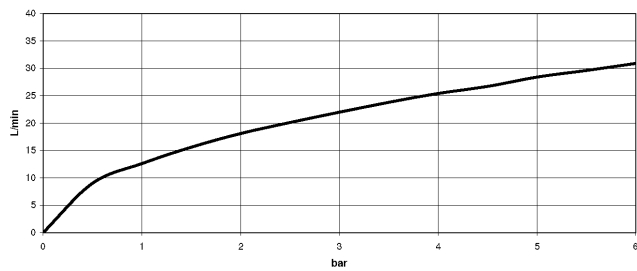

27 502 370

- 225mm projection
- complete hand shower set: normal flow
- spout: circular, air-enriched flow
- complete hand shower set with anti-scale system
- automatic bath/shower diverter
- height of mixer 185 mm
- height up to aerator 140 mm
- hole diameter valve 32 mm
- hole diameter spout 32 mm
- hole diameter for complete hand shower set 32 mm
- rosette for spout Ø 70mm
- rosette for complete hand shower set Ø 60mm
- rosette for deck valve Ø 60mm
- metal shower hose 1750mm with integrated anti-twist protection
- max. spout flow rate 23 l/min
- max. flow for complete hand shower set 6.8 l/min

27 502 370
mm [inches]
1:10

Flow rate chart

Certificates

LGA_8028. Belgaqua_21-380-
27_4.

27 502 370

Parts for other
finishes can be found
here: [Chrome](#)

Spare parts list

No.	Item Number	Name	Quantity used	Delivery time
1	20 000 370-06	side panel	1	60
2	13 502 380-06	spout	1	60
3	12 502 970 90	High pressure hose 1/2" x 1/2" x 400 mm -	2	2
4	20 000 371-06	side panel	1	60
5	27 703 370-06	shower set	1	60