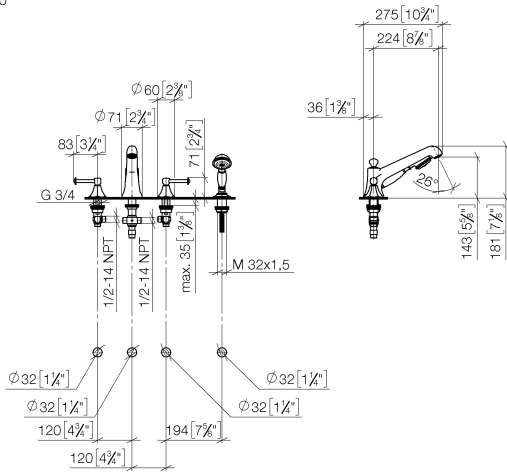

27 502 370

- 225mm projection
- complete hand shower set: normal flow
- spout: circular, air-enriched flow
- complete hand shower set with anti-scale system
- automatic bath/shower diverter
- height of mixer 185 mm
- height up to aerator 140 mm
- hole diameter valve 32 mm
- hole diameter spout 32 mm
- hole diameter for complete hand shower set 32 mm
- rosette for spout Ø 70mm
- rosette for complete hand shower set Ø 60mm
- rosette for deck valve Ø 60mm
- metal shower hose 1750mm with integrated anti-twist protection
- max. spout flow rate 23 l/min
- max. flow for complete hand shower set 6.8 l/min

Intrinsic protection against back flow.

Note: Local building codes may require the use of an anti-scald device. Please refer to remote pressure balance valve (35 910 970 90)

	Brushed Platinum	27 502 370-06
	Chrome	27 502 370-00
	Platinum	27 502 370-08
	Durabrand (23kt Gold)	27 502 370-09
	Brushed Durabrand (23kt Gold)	27 502 370-28
	Brushed Dark Platinum	27 502 370-99

27 502 370
mm [inches]
1:10

Flow rate chart

Certificates

LGA_8028. Belgaqua_21-380-
27_4.

27 502 370

Parts for other
finishes can be found
here: [Chrome](#)

Spare parts list

No.	Item Number	Name	Quantity used	Delivery time
1	20 000 370-06	side panel	1	60
2	13 502 380-06	spout	1	60
3	12 502 970 90	High pressure hose 1/2" x 1/2" x 400 mm -	2	2
4	20 000 371-06	side panel	1	60
5	27 703 370-06	shower set	1	60