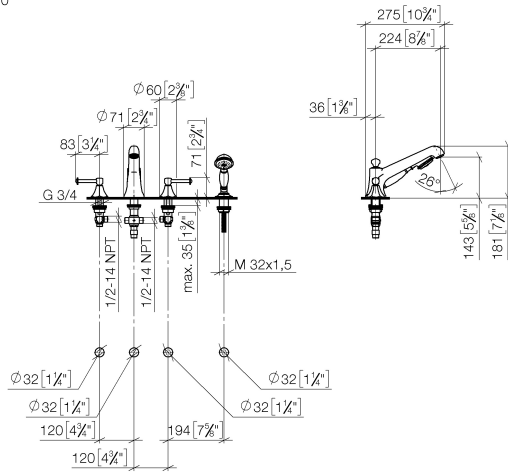

27 502 370

- 225mm projection
- complete hand shower set: normal flow
- spout: circular, air-enriched flow
- complete hand shower set with anti-scale system
- automatic bath/shower diverter
- height of mixer 185 mm
- height up to aerator 140 mm
- hole diameter valve 32 mm
- hole diameter spout 32 mm
- hole diameter for complete hand shower set 32 mm
- rosette for spout Ø 70mm
- rosette for complete hand shower set Ø 60mm
- rosette for deck valve Ø 60mm
- metal shower hose 1750mm with integrated anti-twist protection
- max. spout flow rate 23 l/min
- max. flow for complete hand shower set 6.8 l/min

Intrinsic protection against back flow.

Note: Local building codes may require the use of an anti-scald device. Please refer to remote pressure balance valve (35 910 970 90)

	Durabross (23kt Gold)	27 502 370-09
	Chrome	27 502 370-00
	Brushed Platinum	27 502 370-06
	Platinum	27 502 370-08
	Brushed Durabross (23kt Gold)	27 502 370-28
	Brushed Dark Platinum	27 502 370-99

27 502 370
mm [inches]
1:10

Flow rate chart

Certificates

LGA_8028. Belgaqua_21-380-27_4.

27 502 370

Parts for other finishes can be found here: [Chrome](#)

Spare parts list

No.	Item Number	Name	Quantity used	Delivery time
1	20 000 370-09	side panel	1	60
2	13 502 380-09	spout	1	60
3	12 502 970 90	High pressure hose 1/2" x 1/2" x 400 mm -	2	2
4	20 000 371-09	side panel	1	60
5	27 703 370-09	shower set	1	60