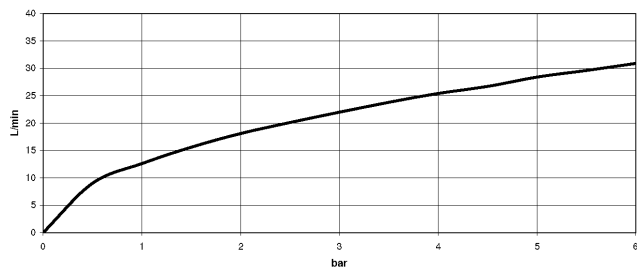

27 502 370

- 225mm projection
- complete hand shower set: normal flow
- spout: circular, air-enriched flow
- complete hand shower set with anti-scale system
- automatic bath/shower diverter
- height of mixer 185 mm
- height up to aerator 140 mm
- hole diameter valve 32 mm
- hole diameter spout 32 mm
- hole diameter for complete hand shower set 32 mm
- rosette for spout Ø 70mm
- rosette for complete hand shower set Ø 60mm
- rosette for deck valve Ø 60mm
- metal shower hose 1750mm with integrated anti-twist protection
- max. spout flow rate 23 l/min
- max. flow for complete hand shower set 6.8 l/min

27 502 370
mm [inches]
1:10

Flow rate chart

Certificates

LGA_8028. Belgaqua_21-380-27_4.

27 502 370

Parts for other finishes can be found here: [Chrome](#)

Spare parts list

No.	Item Number	Name	Quantity used	Delivery time
1	20 000 370-09	side panel	1	60
2	13 502 380-09	spout	1	60
3	12 502 970 90	High pressure hose 1/2" x 1/2" x 400 mm -	2	2
4	20 000 371-09	side panel	1	60
5	27 703 370-09	shower set	1	60