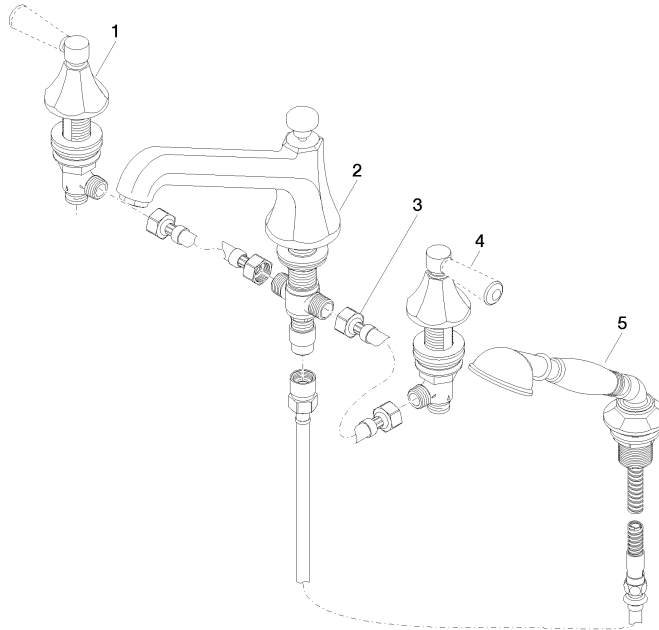

27 502 370

- 225mm projection
- complete hand shower set: normal flow
- spout: circular, air-enriched flow
- complete hand shower set with anti-scale system
- automatic bath/shower diverter
- height of mixer 185 mm
- height up to aerator 140 mm
- hole diameter valve 32 mm
- hole diameter spout 32 mm
- hole diameter for complete hand shower set 32 mm
- rosette for spout Ø 70mm
- rosette for complete hand shower set Ø 60mm
- rosette for deck valve Ø 60mm
- metal shower hose 1750mm with integrated anti-twist protection
- max. spout flow rate 23 l/min
- max. flow for complete hand shower set 6.8 l/min

27 502 370
mm [inches]
1:10

Flow rate chart

Certificates

LGA_8028. Belgaqua_21-380-27_4.

27 502 370

Parts for other finishes can be found here: [Chrome](#)

Spare parts list

No.	Item Number	Name	Quantity used	Delivery time
1	20 000 370-09	side panel	1	60
2	13 502 380-09	spout	1	60
3	12 502 970 90	High pressure hose 1/2" x 1/2" x 400 mm -	2	2
4	20 000 371-09	side panel	1	60
5	27 703 370-09	shower set	1	60