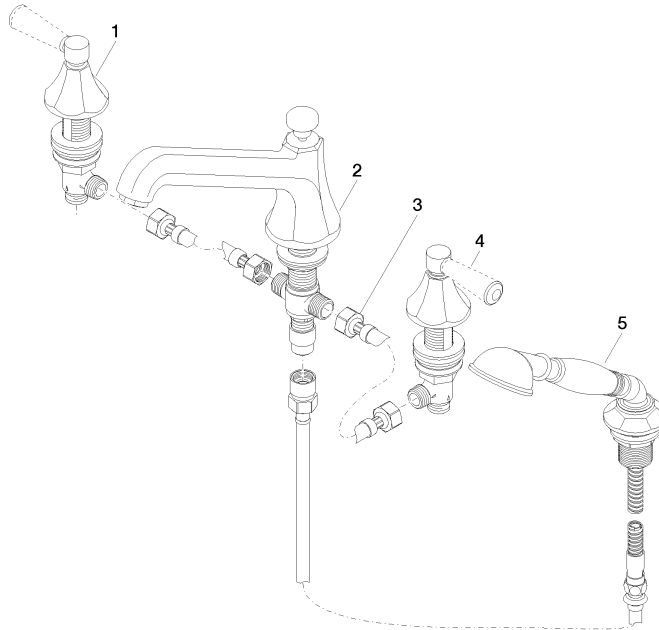

**MADISON Bath shower set for bath rim or tile edge installation - Brushed Durabron (23kt Gold)**

MADISON

27 502 370

- 225mm projection
- complete hand shower set: normal flow
- spout: circular, air-enriched flow
- complete hand shower set with anti-scale system
- automatic bath/shower diverter
- height of mixer 185 mm
- height up to aerator 140 mm
- hole diameter valve 32 mm
- hole diameter spout 32 mm
- hole diameter for complete hand shower set 32 mm
- rosette for spout Ø 70mm
- rosette for complete hand shower set Ø 60mm
- rosette for deck valve Ø 60mm
- metal shower hose 1750mm with integrated anti-twist protection
- max. spout flow rate 23 l/min
- max. flow for complete hand shower set 6.8 l/min

27 502 370  
mm [inches]  
1:10

**Flow rate chart**

**Certificates**

LGA\_8028.

Belgaqua\_21-380-  
27\_4.

27 502 370

Parts for other  
finishes can be found  
here: [Chrome](#)

**Spare parts list**

No.	Item Number	Name	Quantity used	Delivery time
1	20 000 370-28	side panel	1	60
2	13 502 380-28	spout	1	-
Spare part can no longer be ordered, please order the replacement item				
3	12 502 970 90	High pressure hose 1/2" x 1/2" x 400 mm -	2	2
4	20 000 371-28	side panel	1	60
5	27 703 370-28	shower set	1	-
Spare part can no longer be ordered, please order the replacement item				