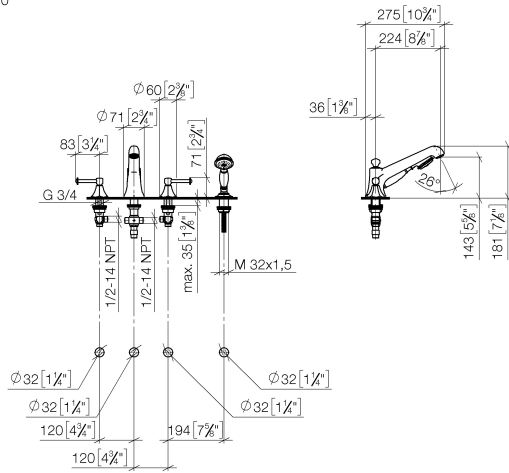

**MADISON Bath shower set for bath rim or tile edge installation - Brushed Durabron (23kt Gold)**

MADISON

27 502 370

- 225mm projection
- complete hand shower set: normal flow
- spout: circular, air-enriched flow
- complete hand shower set with anti-scale system
- automatic bath/shower diverter
- height of mixer 185 mm
- height up to aerator 140 mm
- hole diameter valve 32 mm
- hole diameter spout 32 mm
- hole diameter for complete hand shower set 32 mm
- rosette for spout Ø 70mm
- rosette for complete hand shower set Ø 60mm
- rosette for deck valve Ø 60mm
- metal shower hose 1750mm with integrated anti-twist protection
- max. spout flow rate 23 l/min
- max. flow for complete hand shower set 6.8 l/min

Intrinsic protection against back flow.

Note: Local building codes may require the use of an anti-scald device. Please refer to remote pressure balance valve (35 910 970 90)

	Brushed Durabron (23kt Gold)	27 502 370-28
	Chrome	27 502 370-00
	Brushed Platinum	27 502 370-06
	Platinum	27 502 370-08
	Durabron (23kt Gold)	27 502 370-09
	Brushed Dark Platinum	27 502 370-99

27 502 370  
mm [inches]  
1:10

**Flow rate chart**

**Certificates**

LGA\_8028.

Belgaqua\_21-380-  
27\_4.

27 502 370

Parts for other  
finishes can be found  
here: [Chrome](#)

**Spare parts list**

No.	Item Number	Name	Quantity used	Delivery time
1	20 000 370-28	side panel	1	60
2	13 502 380-28	spout	1	-
Spare part can no longer be ordered, please order the replacement item				
3	12 502 970 90	High pressure hose 1/2" x 1/2" x 400 mm -	2	2
4	20 000 371-28	side panel	1	60
5	27 703 370-28	shower set	1	-
Spare part can no longer be ordered, please order the replacement item				