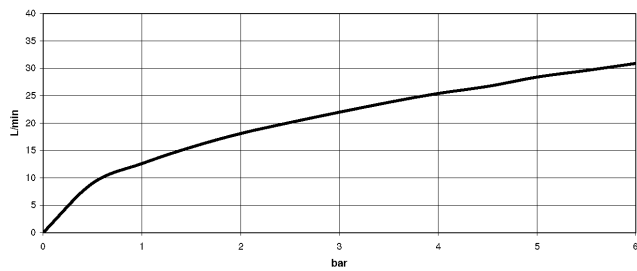

**MADISON Bath shower set for bath rim or tile edge installation - Brushed Durabron (23kt Gold)**

MADISON

27 502 370

- 225mm projection
- complete hand shower set: normal flow
- spout: circular, air-enriched flow
- complete hand shower set with anti-scale system
- automatic bath/shower diverter
- height of mixer 185 mm
- height up to aerator 140 mm
- hole diameter valve 32 mm
- hole diameter spout 32 mm
- hole diameter for complete hand shower set 32 mm
- rosette for spout Ø 70mm
- rosette for complete hand shower set Ø 60mm
- rosette for deck valve Ø 60mm
- metal shower hose 1750mm with integrated anti-twist protection
- max. spout flow rate 23 l/min
- max. flow for complete hand shower set 6.8 l/min

27 502 370  
mm [inches]  
1:10

**Flow rate chart**

**Certificates**

LGA\_8028.

Belgaqua\_21-380-  
27\_4.

27 502 370

Parts for other  
finishes can be found  
here: [Chrome](#)

**Spare parts list**