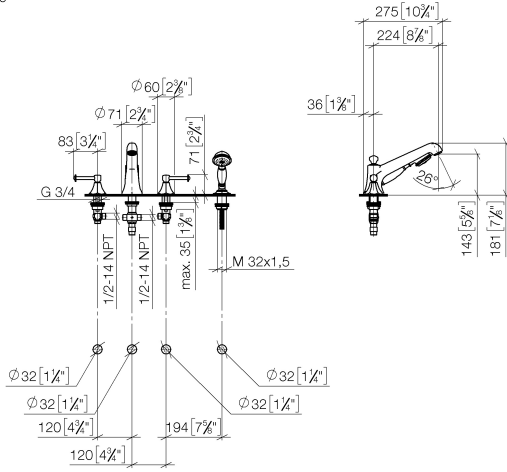

27 502 370

- 225mm projection
- complete hand shower set: normal flow
- spout: circular, air-enriched flow
- complete hand shower set with anti-scale system
- automatic bath/shower diverter
- height of mixer 185 mm
- height up to aerator 140 mm
- hole diameter valve 32 mm
- hole diameter spout 32 mm
- hole diameter for complete hand shower set 32 mm
- rosette for spout Ø 70mm
- rosette for complete hand shower set Ø 60mm
- rosette for deck valve Ø 60mm
- metal shower hose 1750mm with integrated anti-twist protection
- max. spout flow rate 23 l/min
- max. flow for complete hand shower set 6.8 l/min

Intrinsic protection against back flow.

Note: Local building codes may require the use of an anti-scald device. Please refer to remote pressure balance valve (35 910 970 90)

	Brushed Dark Platinum	27 502 370-99
	Chrome	27 502 370-00
	Brushed Platinum	27 502 370-06
	Platinum	27 502 370-08
	Durabass (23kt Gold)	27 502 370-09
	Brushed Durabass (23kt Gold)	27 502 370-28

27 502 370  
mm [inches]  
1:10

**Flow rate chart**

**Certificates**

LGA\_8028.                      Belgaqua\_21-380-  
27\_4.

27 502 370

Parts for other finishes can be found here: [Chrome](#)

### Spare parts list

No.	Item Number	Name	Quantity used	Delivery time
1	20 000 370-99	side panel	1	60
2	13 502 380-99	spout	1	60
3	12 502 970 90	High pressure hose 1/2" x 1/2" x 400 mm -	2	2
4	20 000 371-99	side panel	1	60
5	27 703 370-99	shower set	1	-