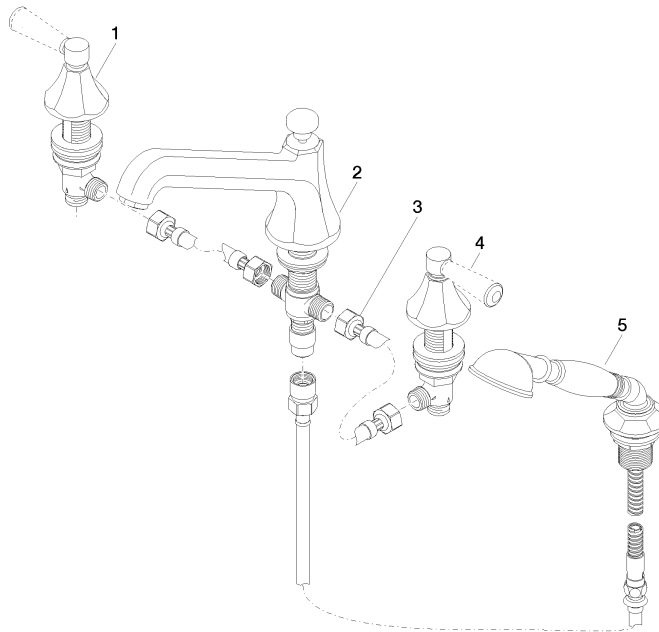

27 502 370

- 225mm projection
- complete hand shower set: normal flow
- spout: circular, air-enriched flow
- complete hand shower set with anti-scale system
- automatic bath/shower diverter
- height of mixer 185 mm
- height up to aerator 140 mm
- hole diameter valve 32 mm
- hole diameter spout 32 mm
- hole diameter for complete hand shower set 32 mm
- rosette for spout Ø 70mm
- rosette for complete hand shower set Ø 60mm
- rosette for deck valve Ø 60mm
- metal shower hose 1750mm with integrated anti-twist protection
- max. spout flow rate 23 l/min
- max. flow for complete hand shower set 6.8 l/min

27 502 370  
mm [inches]  
1:10

**Flow rate chart**

**Certificates**

LGA\_8028.                      Belgaqua\_21-380-  
27\_4.

27 502 370

Parts for other finishes can be found here: [Chrome](#)

### Spare parts list

No.	Item Number	Name	Quantity used	Delivery time
1	20 000 370-99	side panel	1	60
2	13 502 380-99	spout	1	60
3	12 502 970 90	High pressure hose 1/2" x 1/2" x 400 mm -	2	2
4	20 000 371-99	side panel	1	60
5	27 703 370-99	shower set	1	-