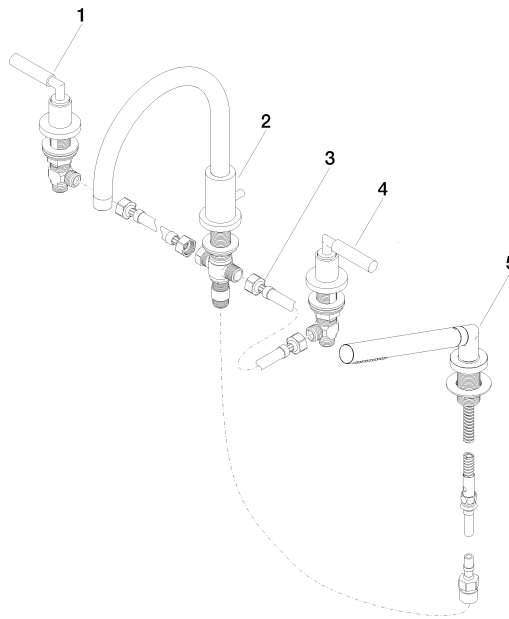

27 512 882

- spout: circular, air-enriched flow
- max. flow 23.5 l/min at 3 bar flow pressure
- Hand shower: COMPACT RAIN, max. flow rate 6.8 l/min (at 3 bar)
- complete hand shower set with anti-scale system
- 220mm projection
- with anti-scale system
- automatic bath/shower diverter
- height of mixer 290 mm
- height up to aerator 135 mm
- hole diameter valve 32 mm
- hole diameter spout 32 mm
- hole diameter for complete hand shower set 32 mm
- rosette for spout Ø 55mm
- rosette for complete hand shower set Ø 50mm
- rosette for deck valve Ø 55mm
- metal shower hose 1750mm with integrated anti-twist protection

27 512 882

Flow rate chart

Codes & Standards

ASME
A112.18.1/CSA
B125.1

TARA Bath shower set for bath rim or tile edge installation - Platinum

TARA

27 512 882

Certificates

IAPMO_4976 (5). LGA_18926. Belgaqua_21-026-
27_4.

27 512 882

Parts for other finishes can be found here: [Chrome](#)

Spare parts list

No.	Item Number	Name	Quantity used	Delivery time
1	20 000 882-08	TARA Deck valve clockwise closing - Platinum	1	-
Spare part can no longer be ordered, please order the replacement item				
2	13 512 892-08	spout	1	60
3	12 502 970 90	High pressure hose 1/2" x 1/2" x 400 mm -	2	2
4	20 000 883-08	TARA Deck valve anti-clockwise closing - Platinum	1	-
Spare part can no longer be ordered, please order the replacement item				
5	27 702 979-08	Hand shower set for bath rim or tile edge installation - Platinum	1	40