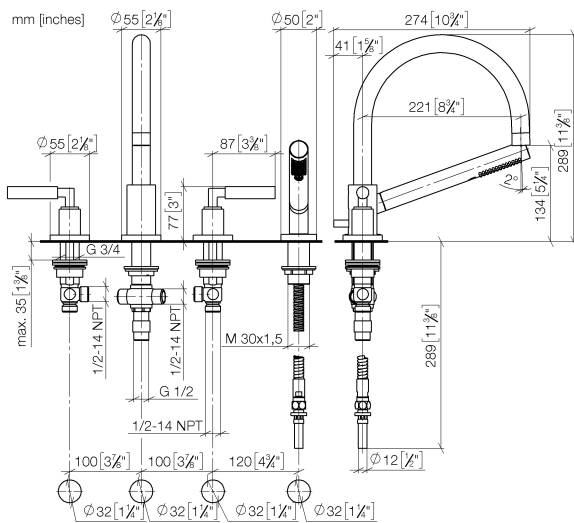

27 512 882

- spout: circular, air-enriched flow
- max. flow 23.5 l/min at 3 bar flow pressure
- Hand shower: COMPACT RAIN, max. flow rate 6.8 l/min (at 3 bar)
- complete hand shower set with anti-scale system
- 220mm projection
- with anti-scale system
- automatic bath/shower diverter
- height of mixer 290 mm
- height up to aerator 135 mm
- hole diameter valve 32 mm
- hole diameter spout 32 mm
- hole diameter for complete hand shower set 32 mm
- rosette for spout Ø 55mm
- rosette for complete hand shower set Ø 50mm
- rosette for deck valve Ø 55mm
- metal shower hose 1750mm with integrated anti-twist protection

Note: Local building codes may require the use of an anti-scald device. Please refer to remote pressure balance valve (35 910 970 90)

Available with 260 mm or 300 mm projection on request (x-TRA SERVICE).

27 512 882

Flow rate chart

Codes & Standards

ASME
A112.18.1/CSA
B125.1

TARA Bath shower set for bath rim or tile edge installation - Platinum

TARA

27 512 882

Certificates

IAPMO_4976 (5). LGA_18926. Belgaqua_21-026-
27_4.

27 512 882

Parts for other finishes can be found here: [Chrome](#)

Spare parts list

No.	Item Number	Name	Quantity used	Delivery time
1	20 000 882-08	TARA Deck valve clockwise closing - Platinum	1	-
Spare part can no longer be ordered, please order the replacement item				
2	13 512 892-08	spout	1	60
3	12 502 970 90	High pressure hose 1/2" x 1/2" x 400 mm -	2	2
4	20 000 883-08	TARA Deck valve anti-clockwise closing - Platinum	1	-
Spare part can no longer be ordered, please order the replacement item				
5	27 702 979-08	Hand shower set for bath rim or tile edge installation - Platinum	1	40