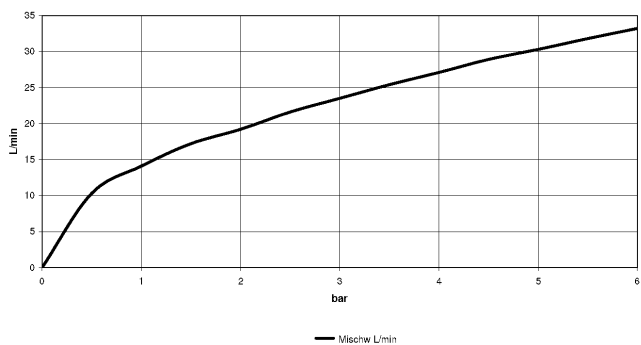

Flow rate chart

Codes & Standards

ASME
A112.18.1/CSA
B125.1