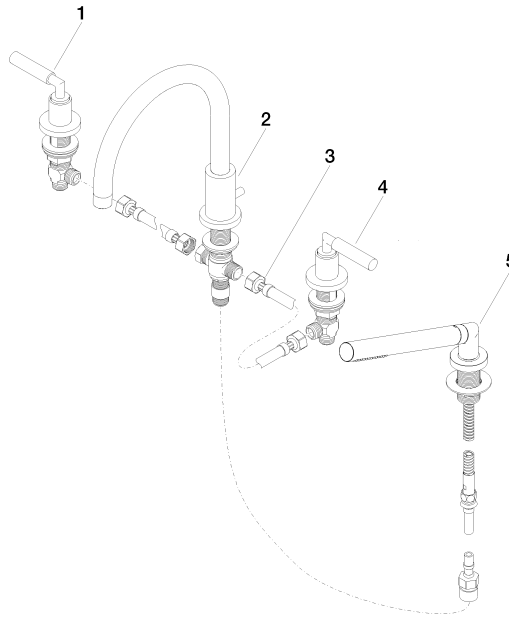

TARA Bath shower set for bath rim or tile edge installation - Brushed Durabross (23kt Gold)

TARA

27 512 882

- spout: circular, air-enriched flow
- max. flow 23.5 l/min at 3 bar flow pressure
- Hand shower: COMPACT RAIN, max. flow rate 6.8 l/min (at 3 bar)
- complete hand shower set with anti-scale system
- 220mm projection
- with anti-scale system
- automatic bath/shower diverter
- height of mixer 290 mm
- height up to aerator 135 mm
- hole diameter valve 32 mm
- hole diameter spout 32 mm
- hole diameter for complete hand shower set 32 mm
- rosette for spout Ø 55mm
- rosette for complete hand shower set Ø 50mm
- rosette for deck valve Ø 55mm
- metal shower hose 1750mm with integrated anti-twist protection

TARA Bath shower set for bath rim or tile edge installation - Brushed Durabrass
(23kt Gold)

TARA

27 512 882

Certificates

LGA_18926.

Belgaqua_21-026-
27_4.

27 512 882
Parts for other finishes can be found here: Chrome

Spare parts list

No.	Item Number	Name	Quantity used	Delivery time
1	20 000 882-28	TARA Deck valve clockwise closing - Brushed Durabron (23kt Gold)	1	-
Spare part can no longer be ordered, please order the replacement item				
2	13 512 892-28	spout	1	-
Spare part can no longer be ordered, please order the replacement item				
3	12 502 970 90	High pressure hose 1/2" x 1/2" x 400 mm -	2	2
4	20 000 883-28	TARA Deck valve anti-clockwise closing - Brushed Durabron (23kt Gold)	1	-
Spare part can no longer be ordered, please order the replacement item				
5	27 702 979-28	Hand shower set for bath rim or tile edge installation - Brushed Durabron (23kt Gold)	1	20