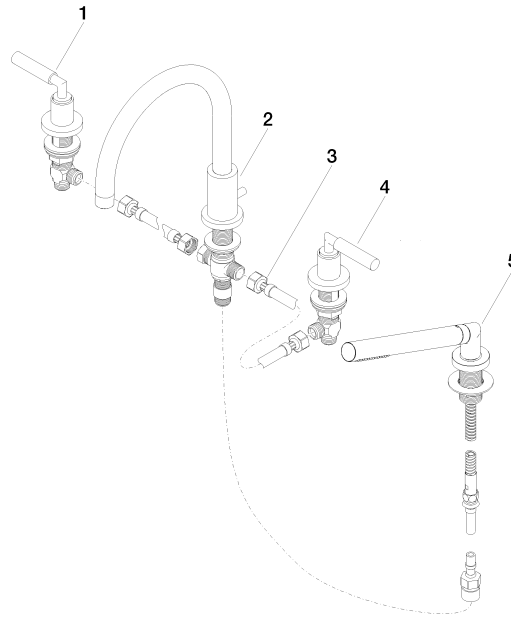

**TARA Bath shower set for bath rim or tile edge installation - Brushed
Champagne (22kt Gold)**

TARA

27 512 882

- spout: circular, air-enriched flow
- max. flow 23.5 l/min at 3 bar flow pressure
- Hand shower: COMPACT RAIN, max. flow rate 6.8 l/min (at 3 bar)
- complete hand shower set with anti-scale system
- 220mm projection
- with anti-scale system
- automatic bath/shower diverter
- height of mixer 290 mm
- height up to aerator 135 mm
- hole diameter valve 32 mm
- hole diameter spout 32 mm
- hole diameter for complete hand shower set 32 mm
- rosette for spout Ø 55mm
- rosette for complete hand shower set Ø 50mm
- rosette for deck valve Ø 55mm
- metal shower hose 1750mm with integrated anti-twist protection

Intrinsic protection against back flow.

	Brushed Champagne (22kt Gold)	27 512 882-46
	Chrome	27 512 882-00
	Brushed Platinum	27 512 882-06
	Platinum	27 512 882-08
	Dark Chrome	27 512 882-19
	Brushed Durabronze (23kt Gold)	27 512 882-28
	Matte Black	27 512 882-33
	Champagne (22kt Gold)	27 512 882-47
	Brushed Chrome	27 512 882-93
	Brushed Dark Platinum	27 512 882-99

27 512 882

Flow rate chart

Codes & Standards

ASME
A112.18.1/CSA
B125.1

27 512 882
Parts for other
finishes can be found
here: [Chrome](#)

Spare parts list

No.	Item Number	Name	Quantity used	Delivery time
1	20 000 882-46	side panel	1	-
Spare part can no longer be ordered, please order the replacement item				
2	13 512 892-46	spout	1	-
Spare part can no longer be ordered, please order the replacement item				
3	12 502 970 90	High pressure hose 1/2" x 1/2" x 400 mm -	2	2
4	20 000 883-46	side panel	1	-
Spare part can no longer be ordered, please order the replacement item				
5	27 702 979-46	Hand shower set for bath rim or tile edge installation - Brushed Champagne (22kt Gold)	1	30