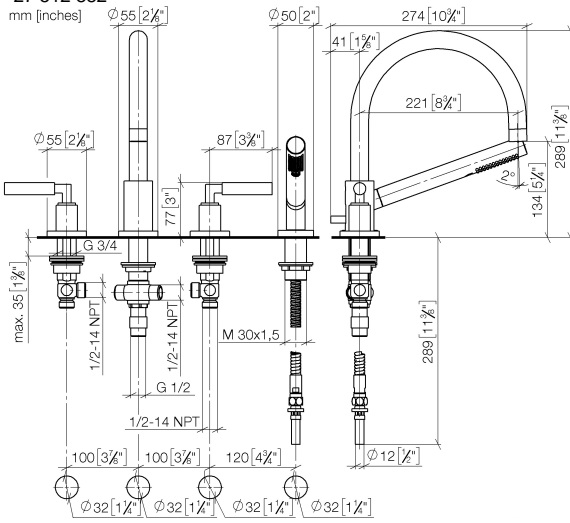

**TARA Bath shower set for bath rim or tile edge installation - Brushed
Champagne (22kt Gold)**

TARA

27 512 882

- spout: circular, air-enriched flow
- max. flow 23.5 l/min at 3 bar flow pressure
- Hand shower: COMPACT RAIN, max. flow rate 6.8 l/min (at 3 bar)
- complete hand shower set with anti-scale system
- 220mm projection
- with anti-scale system
- automatic bath/shower diverter
- height of mixer 290 mm
- height up to aerator 135 mm
- hole diameter valve 32 mm
- hole diameter spout 32 mm
- hole diameter for complete hand shower set 32 mm
- rosette for spout Ø 55mm
- rosette for complete hand shower set Ø 50mm
- rosette for deck valve Ø 55mm
- metal shower hose 1750mm with integrated anti-twist protection

Note: Local building codes may require the use of an anti-scald device. Please refer to remote pressure balance valve (35 910 970 90)

Available with 260 mm or 300 mm projection on request (x-TRA SERVICE).

Intrinsic protection against back flow.

	Brushed Champagne (22kt Gold)	27 512 882-46
	Chrome	27 512 882-00
	Brushed Platinum	27 512 882-06
	Platinum	27 512 882-08
	Dark Chrome	27 512 882-19
	Brushed Durabronze (23kt Gold)	27 512 882-28
	Matte Black	27 512 882-33
	Champagne (22kt Gold)	27 512 882-47
	Brushed Chrome	27 512 882-93
	Brushed Dark Platinum	27 512 882-99

27 512 882

Flow rate chart

Codes & Standards

ASME
A112.18.1/CSA
B125.1

27 512 882
Parts for other
finishes can be found
here: [Chrome](#)

Spare parts list

No.	Item Number	Name	Quantity used	Delivery time
1	20 000 882-46	side panel	1	-
Spare part can no longer be ordered, please order the replacement item				
2	13 512 892-46	spout	1	-
Spare part can no longer be ordered, please order the replacement item				
3	12 502 970 90	High pressure hose 1/2" x 1/2" x 400 mm -	2	2
4	20 000 883-46	side panel	1	-
Spare part can no longer be ordered, please order the replacement item				
5	27 702 979-46	Hand shower set for bath rim or tile edge installation - Brushed Champagne (22kt Gold)	1	30