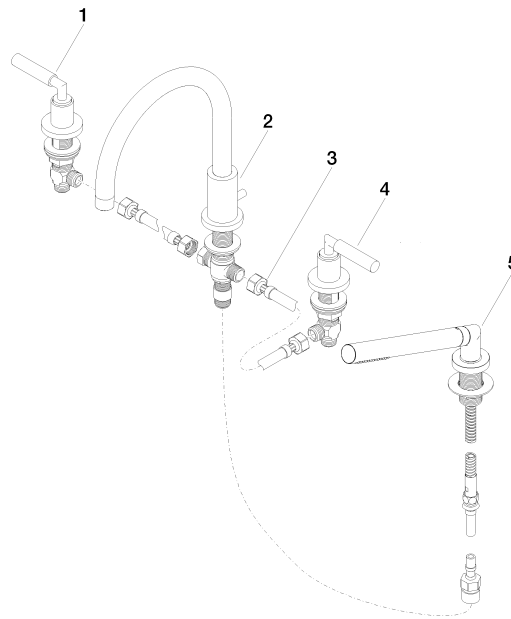

27 512 882

- spout: circular, air-enriched flow
- max. flow 23.5 l/min at 3 bar flow pressure
- Hand shower: COMPACT RAIN, max. flow rate 6.8 l/min (at 3 bar)
- complete hand shower set with anti-scale system
- 220mm projection
- with anti-scale system
- automatic bath/shower diverter
- height of mixer 290 mm
- height up to aerator 135 mm
- hole diameter valve 32 mm
- hole diameter spout 32 mm
- hole diameter for complete hand shower set 32 mm
- rosette for spout Ø 55mm
- rosette for complete hand shower set Ø 50mm
- rosette for deck valve Ø 55mm
- metal shower hose 1750mm with integrated anti-twist protection

TARA Bath shower set for bath rim or tile edge installation - Brushed Chrome

TARA

27 512 882

Certificates

IAPMO_4976 (2). LGA_18926. Belgaqua_21-026-
27_4.

27 512 882

Parts for other finishes can be found here: [Chrome](#)

Spare parts list

No.	Item Number	Name	Quantity used	Delivery time
1	20 000 882-93	TARA Deck valve clockwise closing - Brushed Chrome	1	-
Spare part can no longer be ordered, please order the replacement item				
2	13 512 892-93	spout	1	-
Spare part can no longer be ordered, please order the replacement item				
3	12 502 970 90	High pressure hose 1/2" x 1/2" x 400 mm -	2	2
4	20 000 883-93	TARA Deck valve anti-clockwise closing - Brushed Chrome	1	-
Spare part can no longer be ordered, please order the replacement item				
5	27 702 979-93	Hand shower set for bath rim or tile edge installation - Brushed Chrome	1	20