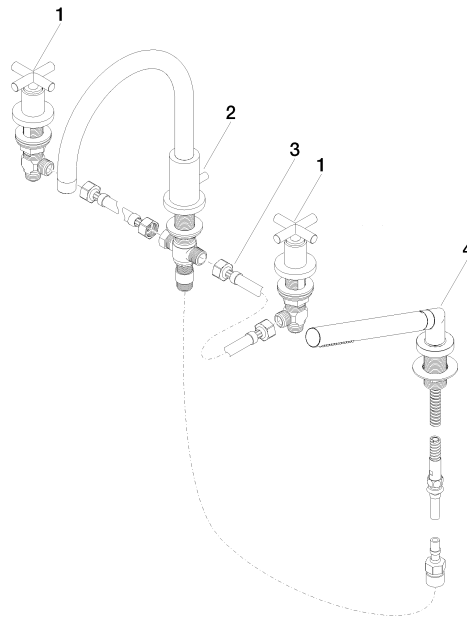

TARA Bath shower set for bath rim or tile edge installation - Brushed Durabross (23kt Gold)

TARA

27 512 892

- spout: circular, air-enriched flow
- max. flow 23.5 l/min at 3 bar flow pressure
- Hand shower: COMPACT RAIN, max. flow rate 6.8 l/min (at 3 bar)
- complete hand shower set with anti-scale system
- 220mm projection
- automatic bath/shower diverter
- height of mixer 290 mm
- height up to aerator 135 mm
- hole diameter spout 32 mm
- hole diameter valve 32 mm
- hole diameter for complete hand shower set 32 mm
- rosette for spout Ø 55mm
- rosette for complete hand shower set Ø 50mm
- rosette for deck valve Ø 55mm
- metal shower hose 2250mm with integrated anti-twist protection

Flow rate chart

Codes & Standards

ASME
A112.18.1/CSA
B125.1

TARA Bath shower set for bath rim or tile edge installation - Brushed Durabrass
(23kt Gold)

TARA

27 512 892

Certificates

LGA_18926.

Belgaqua_21-026-
27_4.

27 512 892

Parts for other finishes can be found here: [Chrome](#)

Spare parts list

| No. | Item Number | Name | Quantity used | Delivery time |
|--|---------------|--|---------------|---------------|
| 1 | 20 000 892-28 | TARA Deck valve clockwise closing cold or hot - Brushed Durabross (23kt Gold) | 2 | 20 |
| 2 | 13 512 892-28 | spout | 1 | - |
| Spare part can no longer be ordered, please order the replacement item | | | | |
| 3 | 12 502 970 90 | High pressure hose 1/2" x 1/2" x 400 mm - | 1 | 2 |
| 4 | 27 702 979-28 | Hand shower set for bath rim or tile edge installation - Brushed Durabross (23kt Gold) | 1 | 20 |