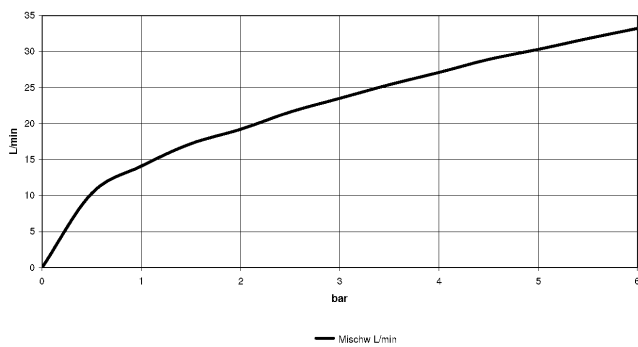

Flow rate chart

Codes & Standards

ASME
A112.18.1/CSA
B125.1