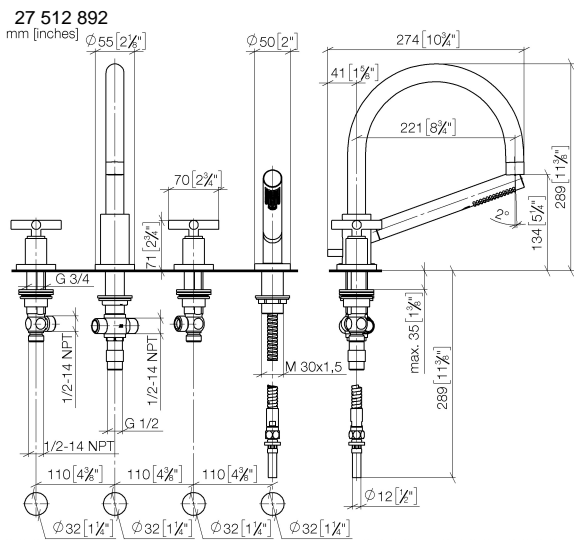

TARA Bath shower set for bath rim or tile edge installation - Brushed Durabross (23kt Gold)

TARA

27 512 892

- spout: circular, air-enriched flow
- max. flow 23.5 l/min at 3 bar flow pressure
- Hand shower: COMPACT RAIN, max. flow rate 6.8 l/min (at 3 bar)
- complete hand shower set with anti-scale system
- 220mm projection
- automatic bath/shower diverter
- height of mixer 290 mm
- height up to aerator 135 mm
- hole diameter spout 32 mm
- hole diameter valve 32 mm
- hole diameter for complete hand shower set 32 mm
- rosette for spout Ø 55mm
- rosette for complete hand shower set Ø 50mm
- rosette for deck valve Ø 55mm
- metal shower hose 2250mm with integrated anti-twist protection

Flow rate chart

Codes & Standards

ASME
A112.18.1/CSA
B125.1

TARA Bath shower set for bath rim or tile edge installation - Brushed Durabrass
(23kt Gold)

TARA

27 512 892

Certificates

LGA_18926.

Belgaqua_21-026-
27_4.

27 512 892

Parts for other finishes can be found here: [Chrome](#)

Spare parts list

| No. | Item Number | Name | Quantity used | Delivery time |
|--|---------------|--|---------------|---------------|
| 1 | 20 000 892-28 | TARA Deck valve clockwise closing cold or hot - Brushed Durabross (23kt Gold) | 2 | 20 |
| 2 | 13 512 892-28 | spout | 1 | - |
| Spare part can no longer be ordered, please order the replacement item | | | | |
| 3 | 12 502 970 90 | High pressure hose 1/2" x 1/2" x 400 mm - | 1 | 2 |
| 4 | 27 702 979-28 | Hand shower set for bath rim or tile edge installation - Brushed Durabross (23kt Gold) | 1 | 20 |