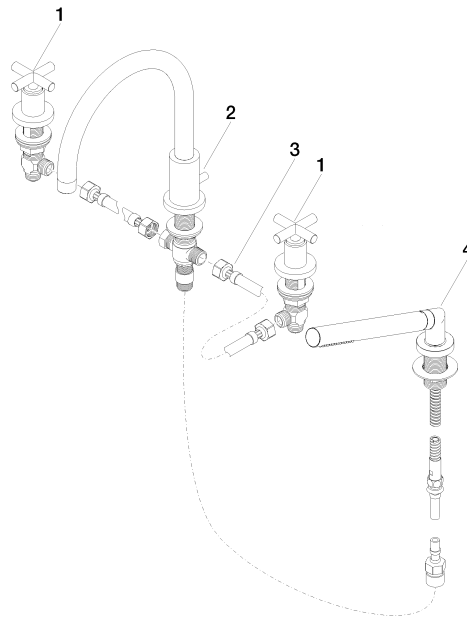

**TARA Bath shower set for bath rim or tile edge installation - Brushed  
Champagne (22kt Gold)**

TARA

27 512 892

- spout: circular, air-enriched flow
- max. flow 23.5 l/min at 3 bar flow pressure
- Hand shower: COMPACT RAIN, max. flow rate 6.8 l/min (at 3 bar)
- complete hand shower set with anti-scale system
- 220mm projection
- automatic bath/shower diverter
- height of mixer 290 mm
- height up to aerator 135 mm
- hole diameter spout 32 mm
- hole diameter valve 32 mm
- hole diameter for complete hand shower set 32 mm
- rosette for spout Ø 55mm
- rosette for complete hand shower set Ø 50mm
- rosette for deck valve Ø 55mm
- metal shower hose 2250mm with integrated anti-twist protection

# TARA Bath shower set for bath rim or tile edge installation - Brushed Champagne (22kt Gold)

TARA

27 512 892

Parts for other finishes can be found here: [Chrome](#)

## Spare parts list

No.	Item Number	Name	Quantity used	Delivery time
1	20 000 892-46	TARA Deck valve clockwise closing cold or hot - Brushed Champagne (22kt Gold)	2	30
2	13 512 892-46	spout	1	-
Spare part can no longer be ordered, please order the replacement item				
3	12 502 970 90	High pressure hose 1/2" x 1/2" x 400 mm -	1	2
4	27 702 979-46	Hand shower set for bath rim or tile edge installation - Brushed Champagne (22kt Gold)	1	30