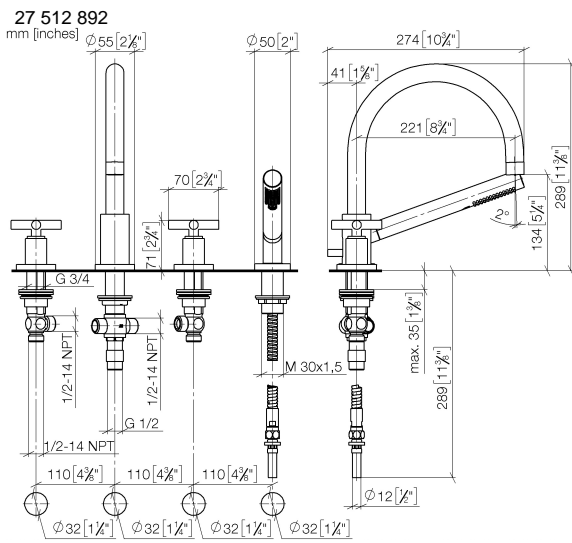

Flow rate chart

Codes & Standards

ASME
A112.18.1/CSA
B125.1