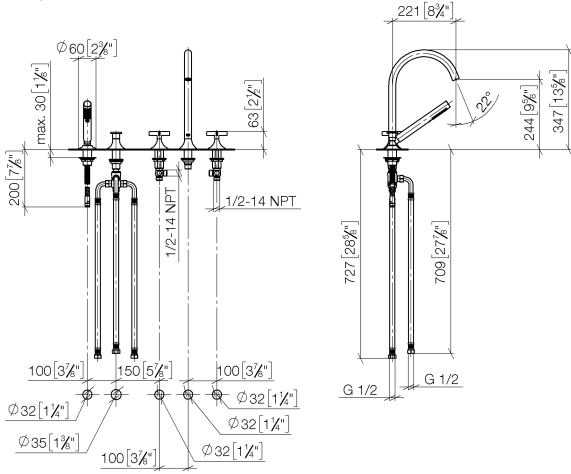

VAIA Five-hole bath mixer for deck mounting with diverter - Brushed Durabronz (23kt Gold)

VAIA

27 522 809

- spout: circular, air-enriched flow
- max. flow 21.5 l/min at 3 bar flow pressure
- Hand shower: COMPACT RAIN, max. flow rate 6.8 l/min (at 3 bar)
- complete hand shower set with anti-scale system
- 220mm projection
- automatic bath/shower diverter
- height of mixer 347 mm
- height up to aerator 244 mm
- hole diameter valve 32 mm
- hole diameter spout 32 mm
- hole diameter for complete hand shower set 32 mm
- rosette for complete hand shower set Ø 60mm
- rosette for spout Ø 60mm
- rosette for deck valve Ø 60mm
- metal shower hose 1750mm with integrated anti-twist protection
- WRAS 2310008

VAIA Five-hole bath mixer for deck mounting with diverter - Brushed Durabronze (23kt Gold)

VAIA

27 522 809
mm [inches]
M 1:10

Flow rate chart

Codes & Standards

ASME
A112.18.1/CSA
B125.1

Executive Order
no. 1007

California Energy
Commission
(CEC)

ISO 3822

DIN 4109

Ü-Zeichen

EN 1717

VAIA Five-hole bath mixer for deck mounting with diverter - Brushed Durabronss
(23kt Gold)

VAIA

27 522 809

VAIA Five-hole bath mixer for deck mounting with diverter - Brushed Durabronss
(23kt Gold)

VAIA

27 522 809

Spare parts list

Product version from 3/13/2017

No.	Item Number	Name	Quantity used	Delivery time
	27 702 809-28	VAIA Hand shower set for bath rim or tile edge installation - Brushed Durabronss (23kt Gold)	5	20