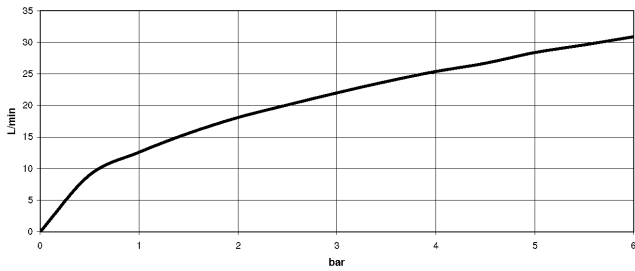

VAIA Five-hole bath mixer for deck mounting with diverter - Brushed Durabronz (23kt Gold)

VAIA

27 522 809

- spout: circular, air-enriched flow
- max. flow 21.5 l/min at 3 bar flow pressure
- Hand shower: COMPACT RAIN, max. flow rate 6.8 l/min (at 3 bar)
- complete hand shower set with anti-scale system
- 220mm projection
- automatic bath/shower diverter
- height of mixer 347 mm
- height up to aerator 244 mm
- hole diameter valve 32 mm
- hole diameter spout 32 mm
- hole diameter for complete hand shower set 32 mm
- rosette for complete hand shower set Ø 60mm
- rosette for spout Ø 60mm
- rosette for deck valve Ø 60mm
- metal shower hose 1750mm with integrated anti-twist protection
- WRAS 2310008

VAIA Five-hole bath mixer for deck mounting with diverter - Brushed Durabronze (23kt Gold)

VAIA

27 522 809
mm [inches]
M 1:10

Flow rate chart

Codes & Standards

ASME
A112.18.1/CSA
B125.1

Executive Order
no. 1007