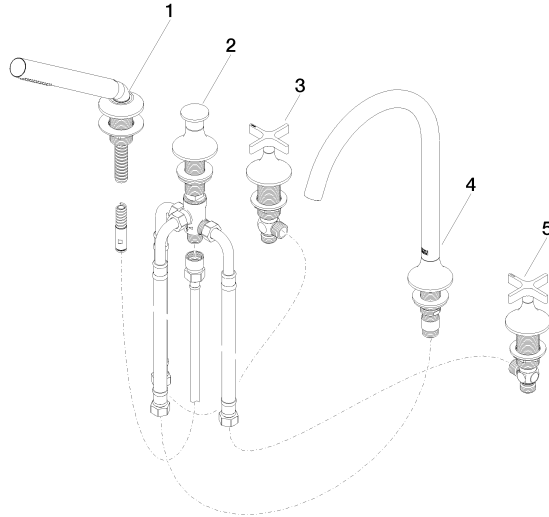

VAIA Five-hole bath mixer for deck mounting with diverter - Brushed Durabronz (23kt Gold)

VAIA

27 522 809

- spout: circular, air-enriched flow
- max. flow 21.5 l/min at 3 bar flow pressure
- Hand shower: COMPACT RAIN, max. flow rate 6.8 l/min (at 3 bar)
- complete hand shower set with anti-scale system
- 220mm projection
- automatic bath/shower diverter
- height of mixer 347 mm
- height up to aerator 244 mm
- hole diameter valve 32 mm
- hole diameter spout 32 mm
- hole diameter for complete hand shower set 32 mm
- rosette for complete hand shower set Ø 60mm
- rosette for spout Ø 60mm
- rosette for deck valve Ø 60mm
- metal shower hose 1750mm with integrated anti-twist protection
- WRAS 2310008

California Energy
Commission
(CEC)

ISO 3822

DIN 4109

Ü-Zeichen

EN 1717

VAIA Five-hole bath mixer for deck mounting with diverter - Brushed Durabronss
(23kt Gold)

VAIA

27 522 809

Certificates

WRAS_2310

Belgaqua_22_278_2 LGA_29

VAIA Five-hole bath mixer for deck mounting with diverter - Brushed Durabronze (23kt Gold)

VAIA

27 522 809

Product version from 3/13/2017

Parts for other finishes can be found here: [Chrome](#)

VAIA Five-hole bath mixer for deck mounting with diverter - Brushed Durabronss
(23kt Gold)

VAIA

27 522 809

Spare parts list

Product version from 3/13/2017

No.	Item Number	Name	Quantity used	Delivery time
	27 702 809-28	VAIA Hand shower set for bath rim or tile edge installation - Brushed Durabronss (23kt Gold)	5	20