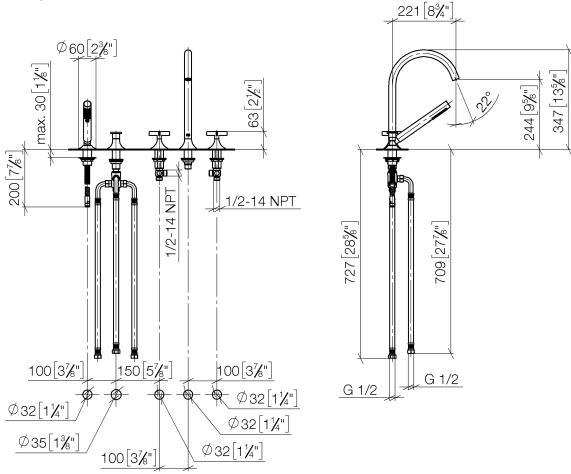

**VAIA Five-hole bath mixer for deck mounting with diverter - Brushed Champagne (22kt Gold)**

VAIA

27 522 809

- spout: circular, air-enriched flow
- max. flow 21.5 l/min at 3 bar flow pressure
- Hand shower: COMPACT RAIN, max. flow rate 6.8 l/min (at 3 bar)
- complete hand shower set with anti-scale system
- 220mm projection
- automatic bath/shower diverter
- height of mixer 347 mm
- height up to aerator 244 mm
- hole diameter valve 32 mm
- hole diameter spout 32 mm
- hole diameter for complete hand shower set 32 mm
- rosette for complete hand shower set Ø 60mm
- rosette for spout Ø 60mm
- rosette for deck valve Ø 60mm
- metal shower hose 1750mm with integrated anti-twist protection
- WRAS 2310008

Intrinsic protection against back flow.

Note: Local building codes may require the use of an anti-scald device. Please refer to remote pressure balance valve (35 910 970 90)

|  |                                |               |
|--|--------------------------------|---------------|
|  | Brushed Champagne (22kt Gold)  | 27 522 809-46 |
|  | Chrome                         | 27 522 809-00 |
|  | Brushed Platinum               | 27 522 809-06 |
|  | Platinum                       | 27 522 809-08 |
|  | Dark Chrome                    | 27 522 809-19 |
|  | Brushed Durabronze (23kt Gold) | 27 522 809-28 |
|  | Brushed Bronze                 | 27 522 809-42 |
|  | Champagne (22kt Gold)          | 27 522 809-47 |
|  | Brushed Dark Platinum          | 27 522 809-99 |

**VAIA Five-hole bath mixer for deck mounting with diverter - Brushed Champagne (22kt Gold)**

VAIA

27 522 809  
mm [inches]  
M 1:10

**Flow rate chart**

**Codes & Standards**

ASME  
A112.18.1/CSA  
B125.1

Executive Order  
no. 1007

California Energy  
Commission  
(CEC)

ISO 3822

DIN 4109

Ü-Zeichen

EN 1717

VAIA Five-hole bath mixer for deck mounting with diverter - Brushed  
Champagne (22kt Gold)

---

VAIA