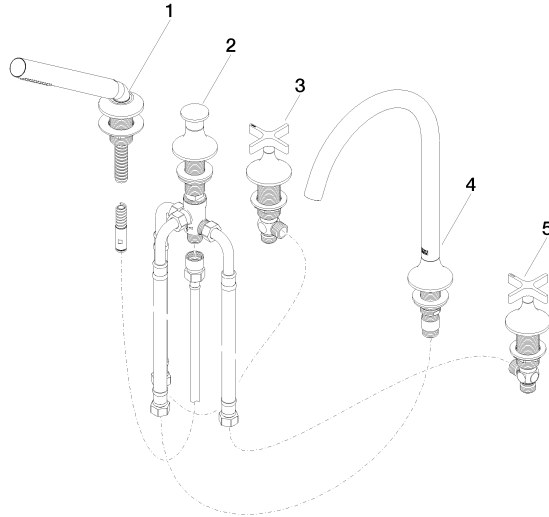

**VAIA Five-hole bath mixer for deck mounting with diverter - Brushed Champagne (22kt Gold)**

VAIA

27 522 809

- spout: circular, air-enriched flow
- max. flow 21.5 l/min at 3 bar flow pressure
- Hand shower: COMPACT RAIN, max. flow rate 6.8 l/min (at 3 bar)
- complete hand shower set with anti-scale system
- 220mm projection
- automatic bath/shower diverter
- height of mixer 347 mm
- height up to aerator 244 mm
- hole diameter valve 32 mm
- hole diameter spout 32 mm
- hole diameter for complete hand shower set 32 mm
- rosette for complete hand shower set Ø 60mm
- rosette for spout Ø 60mm
- rosette for deck valve Ø 60mm
- metal shower hose 1750mm with integrated anti-twist protection
- WRAS 2310008

# VAIA Five-hole bath mixer for deck mounting with diverter - Brushed Champagne (22kt Gold)

VAIA

27 522 809

**Product version from 3/13/2017**

Parts for other finishes can be found here: [Chrome](#)

VAIA Five-hole bath mixer for deck mounting with diverter - Brushed Champagne (22kt Gold)

VAIA

27 522 809

**Spare parts list**

**Product version from 3/13/2017**

| No. | Item Number   | Name  | Quantity used | Delivery time |
|-----|---------------|---|---------------|---------------|
|     | 27 702 809-46 | VAIA Hand shower set for bath rim or tile edge installation - Brushed Champagne (22kt Gold) | 5             | 30            |