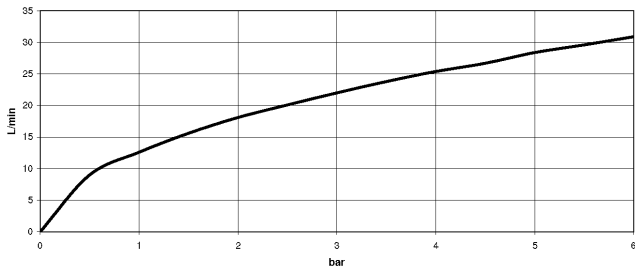

**VAIA Five-hole bath mixer for deck mounting with diverter - Brushed Champagne (22kt Gold)**

VAIA

27 522 809

- spout: circular, air-enriched flow
- max. flow 21.5 l/min at 3 bar flow pressure
- Hand shower: COMPACT RAIN, max. flow rate 6.8 l/min (at 3 bar)
- complete hand shower set with anti-scale system
- 220mm projection
- automatic bath/shower diverter
- height of mixer 347 mm
- height up to aerator 244 mm
- hole diameter valve 32 mm
- hole diameter spout 32 mm
- hole diameter for complete hand shower set 32 mm
- rosette for complete hand shower set Ø 60mm
- rosette for spout Ø 60mm
- rosette for deck valve Ø 60mm
- metal shower hose 1750mm with integrated anti-twist protection
- WRAS 2310008

**VAIA Five-hole bath mixer for deck mounting with diverter - Brushed Champagne (22kt Gold)**

VAIA

27 522 809  
mm [inches]  
M 1:10

**Flow rate chart**

**Codes & Standards**

ASME  
A112.18.1/CSA  
B125.1

Executive Order  
no. 1007