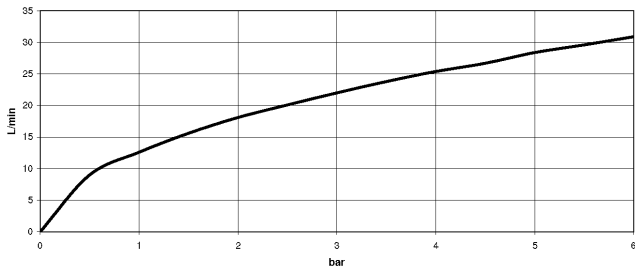

VAIA Five-hole bath mixer for deck mounting with diverter - Champagne (22kt Gold)

VAIA

27 522 809

- spout: circular, air-enriched flow
- max. flow 21.5 l/min at 3 bar flow pressure
- Hand shower: COMPACT RAIN, max. flow rate 6.8 l/min (at 3 bar)
- complete hand shower set with anti-scale system
- 220mm projection
- automatic bath/shower diverter
- height of mixer 347 mm
- height up to aerator 244 mm
- hole diameter valve 32 mm
- hole diameter spout 32 mm
- hole diameter for complete hand shower set 32 mm
- rosette for complete hand shower set Ø 60mm
- rosette for spout Ø 60mm
- rosette for deck valve Ø 60mm
- metal shower hose 1750mm with integrated anti-twist protection
- WRAS 2310008

VAIA Five-hole bath mixer for deck mounting with diverter - Champagne (22kt Gold)

VAIA

27 522 809
mm [inches]
M 1:10

Flow rate chart

Codes & Standards

ASME
A112.18.1/CSA
B125.1

Executive Order
no. 1007

California Energy
Commission
(CEC)