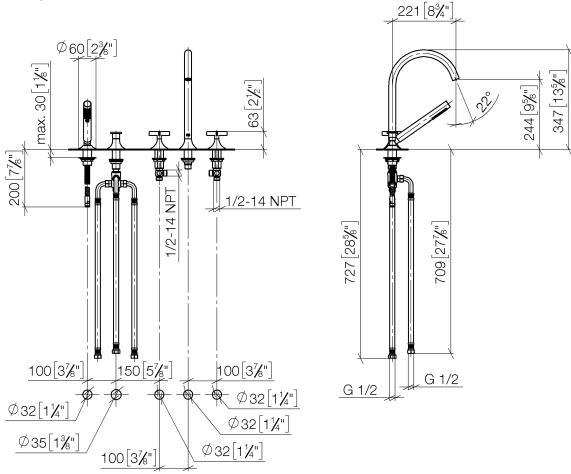

VAIA Five-hole bath mixer for deck mounting with diverter - Champagne (22kt Gold)

VAIA

27 522 809

- spout: circular, air-enriched flow
- max. flow 21.5 l/min at 3 bar flow pressure
- Hand shower: COMPACT RAIN, max. flow rate 6.8 l/min (at 3 bar)
- complete hand shower set with anti-scale system
- 220mm projection
- automatic bath/shower diverter
- height of mixer 347 mm
- height up to aerator 244 mm
- hole diameter valve 32 mm
- hole diameter spout 32 mm
- hole diameter for complete hand shower set 32 mm
- rosette for complete hand shower set Ø 60mm
- rosette for spout Ø 60mm
- rosette for deck valve Ø 60mm
- metal shower hose 1750mm with integrated anti-twist protection
- WRAS 2310008

Intrinsic protection against back flow.

Note: Local building codes may require the use of an anti-scald device. Please refer to remote pressure balance valve (35 910 970 90)

	Champagne (22kt Gold)	27 522 809-47
	Chrome	27 522 809-00
	Brushed Platinum	27 522 809-06
	Platinum	27 522 809-08
	Dark Chrome	27 522 809-19
	Brushed Durabronze (23kt Gold)	27 522 809-28
	Brushed Bronze	27 522 809-42
	Brushed Champagne (22kt Gold)	27 522 809-46
	Brushed Dark Platinum	27 522 809-99

VAIA Five-hole bath mixer for deck mounting with diverter - Champagne (22kt Gold)

VAIA

27 522 809
mm [inches]
M 1:10

Flow rate chart

Codes & Standards

ASME
A112.18.1/CSA
B125.1

Executive Order
no. 1007

California Energy
Commission
(CEC)

ISO 3822

DIN 4109

Ü-Zeichen

EN 1717

VAIA Five-hole bath mixer for deck mounting with diverter - Champagne (22kt Gold)

VAIA

27 522 809

Certificates