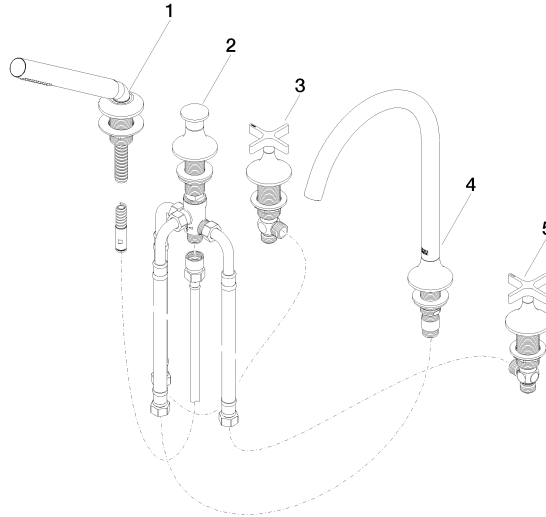

VAIA Five-hole bath mixer for deck mounting with diverter - Champagne (22kt Gold)

VAIA

27 522 809

- spout: circular, air-enriched flow
- max. flow 21.5 l/min at 3 bar flow pressure
- Hand shower: COMPACT RAIN, max. flow rate 6.8 l/min (at 3 bar)
- complete hand shower set with anti-scale system
- 220mm projection
- automatic bath/shower diverter
- height of mixer 347 mm
- height up to aerator 244 mm
- hole diameter valve 32 mm
- hole diameter spout 32 mm
- hole diameter for complete hand shower set 32 mm
- rosette for complete hand shower set Ø 60mm
- rosette for spout Ø 60mm
- rosette for deck valve Ø 60mm
- metal shower hose 1750mm with integrated anti-twist protection
- WRAS 2310008

WRAS_2310

Belgaqua_22_278_2 LGA_29

VAIA Five-hole bath mixer for deck mounting with diverter - Champagne (22kt Gold)

VAIA

27 522 809

Product version from 3/13/2017

Parts for other finishes can be found here: [Chrome](#)

VAIA Five-hole bath mixer for deck mounting with diverter - Champagne (22kt Gold)

VAIA

27 522 809

Spare parts list

Product version from 3/13/2017

No.	Item Number	Name	Quantity used	Delivery time
	27 702 809-47	VAIA Hand shower set for bath rim or tile edge installation - Champagne (22kt Gold)	5	30