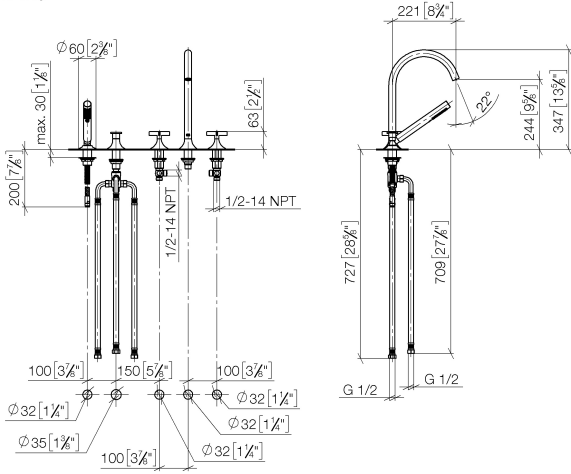

**VAIA Five-hole bath mixer for deck mounting with diverter - Brushed Dark Platinum**

VAIA

27 522 809

- spout: circular, air-enriched flow
- max. flow 21.5 l/min at 3 bar flow pressure
- Hand shower: COMPACT RAIN, max. flow rate 6.8 l/min (at 3 bar)
- complete hand shower set with anti-scale system
- 220mm projection
- automatic bath/shower diverter
- height of mixer 347 mm
- height up to aerator 244 mm
- hole diameter valve 32 mm
- hole diameter spout 32 mm
- hole diameter for complete hand shower set 32 mm
- rosette for complete hand shower set Ø 60mm
- rosette for spout Ø 60mm
- rosette for deck valve Ø 60mm
- metal shower hose 1750mm with integrated anti-twist protection
- WRAS 2310008

**VAIA Five-hole bath mixer for deck mounting with diverter - Brushed Dark Platinum**

VAIA

27 522 809  
mm [inches]  
M 1:10

**Flow rate chart**

**Codes & Standards**

ASME A112.18.1	ASME A112.18.1/CSA B125.1	California Energy Commission (CEC)	cUPC
DIN 4109	EN 1717	Executive Order no. 1007	ISO 3822

**Ü-Zeichen**

VAIA Five-hole bath mixer for deck mounting with diverter - Brushed Dark  
Platinum

---

VAIA

27 522 809

Certificates

---

WRAS\_2310

VAIA

27 522 809

**Spare parts list**

**Product version from 3/13/2017**

No.	Item Number	Name	Quantity used	Delivery time
	27 702 809-99	VAIA Hand shower set for bath rim or tile edge installation - Brushed Dark Platinum	5	30