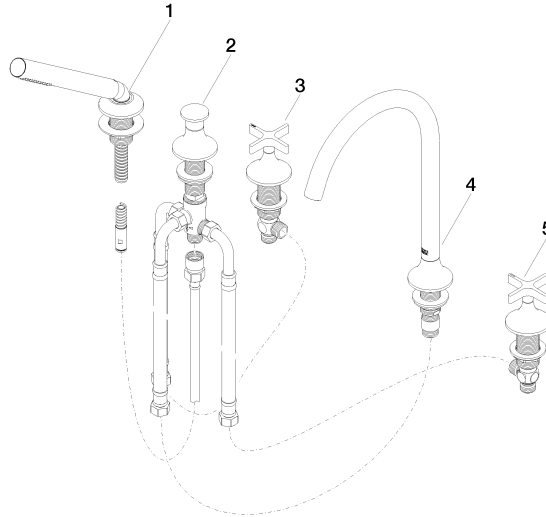

**VAIA Five-hole bath mixer for deck mounting with diverter - Brushed Dark Platinum**

VAIA

27 522 809

- spout: circular, air-enriched flow
- max. flow 21.5 l/min at 3 bar flow pressure
- Hand shower: COMPACT RAIN, max. flow rate 6.8 l/min (at 3 bar)
- complete hand shower set with anti-scale system
- 220mm projection
- automatic bath/shower diverter
- height of mixer 347 mm
- height up to aerator 244 mm
- hole diameter valve 32 mm
- hole diameter spout 32 mm
- hole diameter for complete hand shower set 32 mm
- rosette for complete hand shower set Ø 60mm
- rosette for spout Ø 60mm
- rosette for deck valve Ø 60mm
- metal shower hose 1750mm with integrated anti-twist protection
- WRAS 2310008

**Ü-Zeichen**

VAIA Five-hole bath mixer for deck mounting with diverter - Brushed Dark  
Platinum

---

VAIA

27 522 809

Certificates

---

WRAS\_2310

IAPMO\_4976

Belgaqua\_22\_278\_2 LGA\_29

27 522 809

**Product version from 3/13/2017**

Parts for other  
finishes can be found  
here: [Chrome](#)

VAIA Five-hole bath mixer for deck mounting with diverter - Brushed Dark Platinum

VAIA

27 522 809

**Spare parts list**

**Product version from 3/13/2017**

No.	Item Number	Name	Quantity used	Delivery time
	27 702 809-99	VAIA Hand shower set for bath rim or tile edge installation - Brushed Dark Platinum	5	30