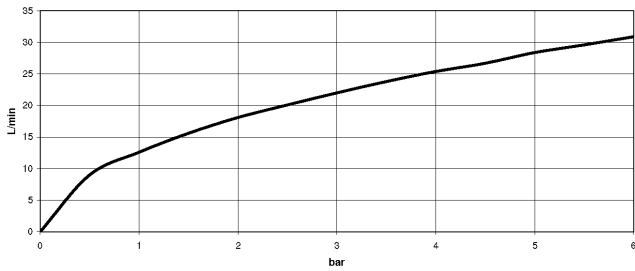

**VAIA Five-hole bath mixer for deck mounting with diverter - Brushed Dark Platinum**

VAIA

27 522 809

- spout: circular, air-enriched flow
- max. flow 21.5 l/min at 3 bar flow pressure
- Hand shower: COMPACT RAIN, max. flow rate 6.8 l/min (at 3 bar)
- complete hand shower set with anti-scale system
- 220mm projection
- automatic bath/shower diverter
- height of mixer 347 mm
- height up to aerator 244 mm
- hole diameter valve 32 mm
- hole diameter spout 32 mm
- hole diameter for complete hand shower set 32 mm
- rosette for complete hand shower set Ø 60mm
- rosette for spout Ø 60mm
- rosette for deck valve Ø 60mm
- metal shower hose 1750mm with integrated anti-twist protection
- WRAS 2310008

**VAIA Five-hole bath mixer for deck mounting with diverter - Brushed Dark Platinum**

VAIA

27 522 809  
mm [inches]  
M 1:10

**Flow rate chart**

**Codes & Standards**

ASME A112.18.1	ASME A112.18.1/CSA B125.1	California Energy Commission (CEC)	cUPC
DIN 4109	EN 1717	Executive Order no. 1007	ISO 3822