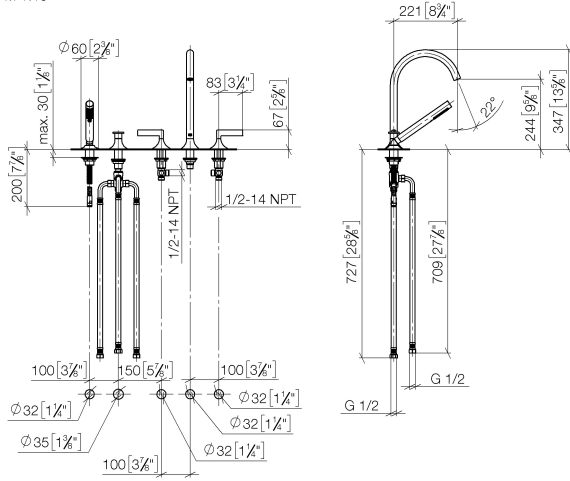

27 522 819

- spout: circular, air-enriched flow
- max. flow 21.5 l/min at 3 bar flow pressure
- Hand shower: COMPACT RAIN, max. flow rate 6.8 l/min (at 3 bar)
- complete hand shower set with anti-scale system
- automatic bath/shower diverter
- 220mm projection
- height of mixer 347 mm
- height up to aerator 244 mm
- hole diameter spout 32 mm
- hole diameter valve 32 mm
- hole diameter for complete hand shower set 32 mm
- rosette for spout Ø 60mm
- rosette for complete hand shower set Ø 60mm
- rosette for deck valve Ø 60mm
- metal shower hose 1750mm with integrated anti-twist protection
- WRAS 2310008

27 522 819

mm [inches]
M 1:10

Flow rate chart

Codes & Standards

ASME
A112.18.1/CSA
B125.1

California Energy
Commission
(CEC)

VAIA Five-hole bath mixer for deck mounting with diverter - Brushed Platinum

VAIA

27 522 819

Certificates

Belgaqua_22_278_2 WRAS_2310008. IAPMO_4976 (4). LGA_29298.
7_4.

27 522 819

Parts for other finishes can be found here: [Chrome](#)

Spare parts list

No.	Item Number	Name	Quantity used	Delivery time
1	27 702 809-06	VAIA Hand shower set for bath rim or tile edge installation - Brushed Platinum	1	10
2	29 140 809-06	VAIA Two-way diverter for bath rim or tile edge installation - Brushed Platinum	1	10
3	20 000 818-06	VAIA Deck valve clockwise closing hot - Brushed Platinum	1	-
Spare part can no longer be ordered, please order the replacement item				
4	13 612 809-06	VAIA Bath spout without diverter for deck mounting - Brushed Platinum	1	-
Spare part can no longer be ordered, please order the replacement item				
5	20 000 819-06	VAIA Deck valve anti-clockwise closing cold - Brushed Platinum	1	-
Spare part can no longer be ordered, please order the replacement item				