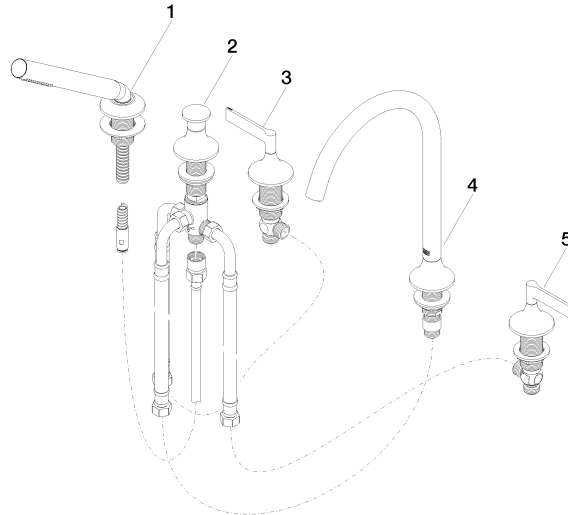

27 522 819

- spout: circular, air-enriched flow
- max. flow 21.5 l/min at 3 bar flow pressure
- Hand shower: COMPACT RAIN, max. flow rate 6.8 l/min (at 3 bar)
- complete hand shower set with anti-scale system
- automatic bath/shower diverter
- 220mm projection
- height of mixer 347 mm
- height up to aerator 244 mm
- hole diameter spout 32 mm
- hole diameter valve 32 mm
- hole diameter for complete hand shower set 32 mm
- rosette for spout Ø 60mm
- rosette for complete hand shower set Ø 60mm
- rosette for deck valve Ø 60mm
- metal shower hose 1750mm with integrated anti-twist protection
- WRAS 2310008

27 522 819

mm [inches]
M 1:10

Flow rate chart

Codes & Standards

ASME
A112.18.1/CSA
B125.1

California Energy
Commission
(CEC)

VAIA Five-hole bath mixer for deck mounting with diverter - Brushed Platinum

VAIA

27 522 819

Certificates

Belgaqua_22_278_2 WRAS_2310008. IAPMO_4976 (4). LGA_29298.
7_4.

27 522 819

Parts for other finishes can be found here: [Chrome](#)

Spare parts list

No.	Item Number	Name	Quantity used	Delivery time
1	27 702 809-06	VAIA Hand shower set for bath rim or tile edge installation - Brushed Platinum	1	10
2	29 140 809-06	VAIA Two-way diverter for bath rim or tile edge installation - Brushed Platinum	1	10
3	20 000 818-06	VAIA Deck valve clockwise closing hot - Brushed Platinum	1	-
Spare part can no longer be ordered, please order the replacement item				
4	13 612 809-06	VAIA Bath spout without diverter for deck mounting - Brushed Platinum	1	-
Spare part can no longer be ordered, please order the replacement item				
5	20 000 819-06	VAIA Deck valve anti-clockwise closing cold - Brushed Platinum	1	-
Spare part can no longer be ordered, please order the replacement item				