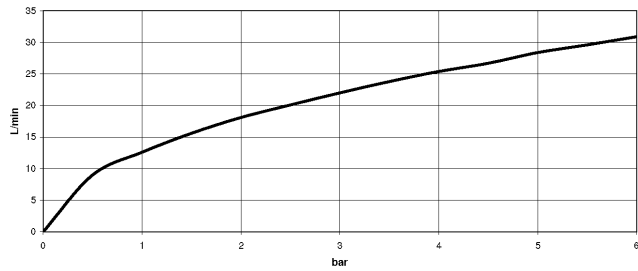

VAIA Five-hole bath mixer for deck mounting with diverter - Brushed Durabross (23kt Gold)

VAIA

27 522 819

- spout: circular, air-enriched flow
- max. flow 21.5 l/min at 3 bar flow pressure
- Hand shower: COMPACT RAIN, max. flow rate 6.8 l/min (at 3 bar)
- complete hand shower set with anti-scale system
- automatic bath/shower diverter
- 220mm projection
- height of mixer 347 mm
- height up to aerator 244 mm
- hole diameter spout 32 mm
- hole diameter valve 32 mm
- hole diameter for complete hand shower set 32 mm
- rosette for spout Ø 60mm
- rosette for complete hand shower set Ø 60mm
- rosette for deck valve Ø 60mm
- metal shower hose 1750mm with integrated anti-twist protection
- WRAS 2310008

Intrinsic protection against back flow.

Note: Local building codes may require the use of an anti-scald device. Please refer to remote pressure balance valve (35 910 970 90)

	Brushed Durabross (23kt Gold)	27 522 819-28
	Chrome	27 522 819-00
	Brushed Platinum	27 522 819-06
	Platinum	27 522 819-08
	Dark Chrome	27 522 819-19
	Brushed Bronze	27 522 819-42
	Brushed Champagne (22kt Gold)	27 522 819-46
	Champagne (22kt Gold)	27 522 819-47
	Brushed Dark Platinum	27 522 819-99

27 522 819
mm [inches]
M 1:10

Flow rate chart

Codes & Standards

ASME
A112.18.1/CSA
B125.1

California Energy
Commission
(CEC)

VAIA Five-hole bath mixer for deck mounting with diverter - Brushed Durabronze
(23kt Gold)