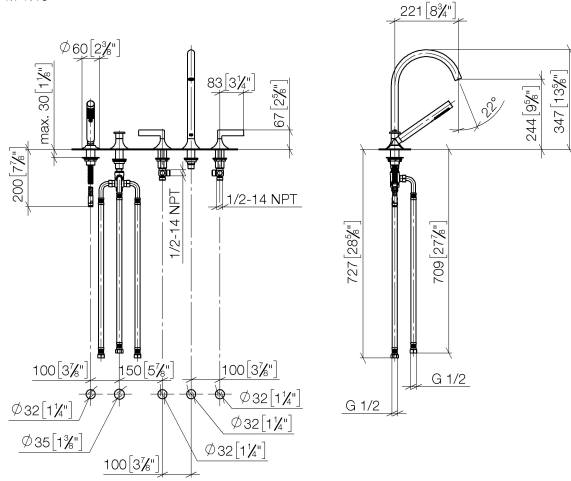

VAIA Five-hole bath mixer for deck mounting with diverter - Brushed Durabross (23kt Gold)

VAIA

27 522 819

- spout: circular, air-enriched flow
- max. flow 21.5 l/min at 3 bar flow pressure
- Hand shower: COMPACT RAIN, max. flow rate 6.8 l/min (at 3 bar)
- complete hand shower set with anti-scale system
- automatic bath/shower diverter
- 220mm projection
- height of mixer 347 mm
- height up to aerator 244 mm
- hole diameter spout 32 mm
- hole diameter valve 32 mm
- hole diameter for complete hand shower set 32 mm
- rosette for spout Ø 60mm
- rosette for complete hand shower set Ø 60mm
- rosette for deck valve Ø 60mm
- metal shower hose 1750mm with integrated anti-twist protection
- WRAS 2310008

27 522 819
mm [inches]
M 1:10

Flow rate chart

Codes & Standards

ASME
A112.18.1/CSA
B125.1

California Energy
Commission
(CEC)

VAIA Five-hole bath mixer for deck mounting with diverter - Brushed Durabronze
(23kt Gold)

VAIA

27 522 819

Certificates

Belgaqua_22_278_2 WRAS_2310008. LGA_29298.
7_4.

27 522 819
Parts for other finishes can be found here: Chrome

Spare parts list

No.	Item Number	Name	Quantity used	Delivery time
1	27 702 809-28	VAIA Hand shower set for bath rim or tile edge installation - Brushed Durabron (23kt Gold)	1	20
2	29 140 809-28	VAIA Two-way diverter for bath rim or tile edge installation - Brushed Durabron (23kt Gold)	1	20
3	20 000 818-28	VAIA Deck valve clockwise closing hot - Brushed Durabron (23kt Gold)	1	-
Spare part can no longer be ordered, please order the replacement item				
4	13 612 809-28	VAIA Bath spout without diverter for deck mounting - Brushed Durabron (23kt Gold)	1	-
Spare part can no longer be ordered, please order the replacement item				
5	20 000 819-28	VAIA Deck valve anti-clockwise closing cold - Brushed Durabron (23kt Gold)	1	-
Spare part can no longer be ordered, please order the replacement item				