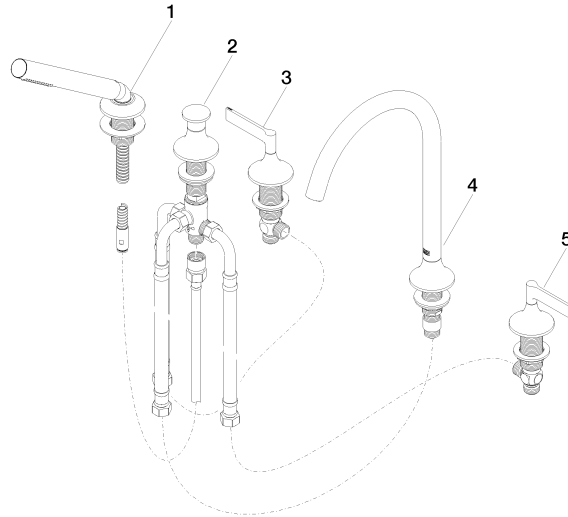

VAIA Five-hole bath mixer for deck mounting with diverter - Brushed Durabross (23kt Gold)

VAIA

27 522 819

- spout: circular, air-enriched flow
- max. flow 21.5 l/min at 3 bar flow pressure
- Hand shower: COMPACT RAIN, max. flow rate 6.8 l/min (at 3 bar)
- complete hand shower set with anti-scale system
- automatic bath/shower diverter
- 220mm projection
- height of mixer 347 mm
- height up to aerator 244 mm
- hole diameter spout 32 mm
- hole diameter valve 32 mm
- hole diameter for complete hand shower set 32 mm
- rosette for spout Ø 60mm
- rosette for complete hand shower set Ø 60mm
- rosette for deck valve Ø 60mm
- metal shower hose 1750mm with integrated anti-twist protection
- WRAS 2310008

27 522 819
mm [inches]
M 1:10

Flow rate chart

Codes & Standards

ASME
A112.18.1/CSA
B125.1

California Energy
Commission
(CEC)

VAIA Five-hole bath mixer for deck mounting with diverter - Brushed Durabronze
(23kt Gold)

VAIA

27 522 819

Certificates

Belgaqua_22_278_2 WRAS_2310008. LGA_29298.
7_4.

27 522 819
Parts for other finishes can be found here: Chrome

Spare parts list

No.	Item Number	Name	Quantity used	Delivery time
1	27 702 809-28	VAIA Hand shower set for bath rim or tile edge installation - Brushed Durabron (23kt Gold)	1	20
2	29 140 809-28	VAIA Two-way diverter for bath rim or tile edge installation - Brushed Durabron (23kt Gold)	1	20
3	20 000 818-28	VAIA Deck valve clockwise closing hot - Brushed Durabron (23kt Gold)	1	-
Spare part can no longer be ordered, please order the replacement item				
4	13 612 809-28	VAIA Bath spout without diverter for deck mounting - Brushed Durabron (23kt Gold)	1	-
Spare part can no longer be ordered, please order the replacement item				
5	20 000 819-28	VAIA Deck valve anti-clockwise closing cold - Brushed Durabron (23kt Gold)	1	-
Spare part can no longer be ordered, please order the replacement item				