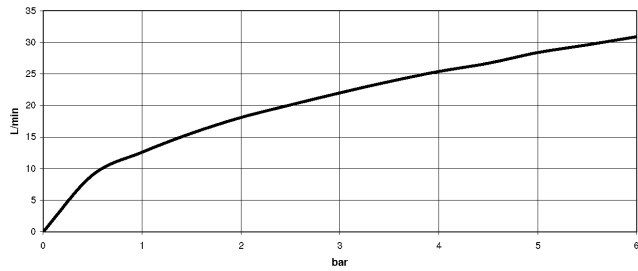

**VAIA Five-hole bath mixer for deck mounting with diverter - Champagne (22kt Gold)**

VAIA

27 522 819

- spout: circular, air-enriched flow
- max. flow 21.5 l/min at 3 bar flow pressure
- Hand shower: COMPACT RAIN, max. flow rate 6.8 l/min (at 3 bar)
- complete hand shower set with anti-scale system
- automatic bath/shower diverter
- 220mm projection
- height of mixer 347 mm
- height up to aerator 244 mm
- hole diameter spout 32 mm
- hole diameter valve 32 mm
- hole diameter for complete hand shower set 32 mm
- rosette for spout Ø 60mm
- rosette for complete hand shower set Ø 60mm
- rosette for deck valve Ø 60mm
- metal shower hose 1750mm with integrated anti-twist protection
- WRAS 2310008

27 522 819  
mm [inches]  
M 1:10

**Flow rate chart**

**Codes & Standards**

ASME  
A112.18.1/CSA  
B125.1

California Energy  
Commission  
(CEC)

VAIA Five-hole bath mixer for deck mounting with diverter - Champagne (22kt Gold)