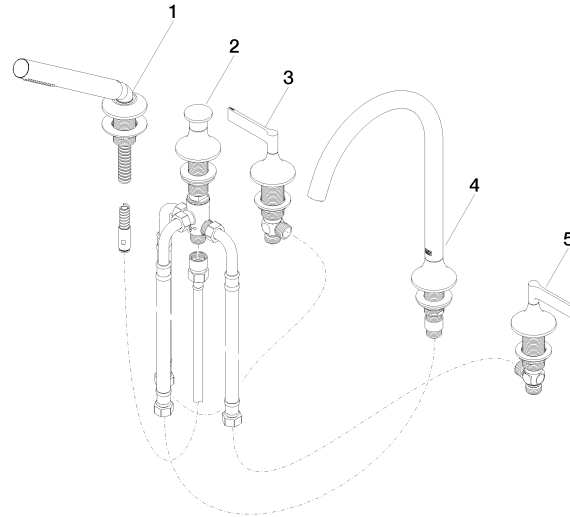

**VAIA Five-hole bath mixer for deck mounting with diverter - Champagne (22kt Gold)**

VAIA

27 522 819

- spout: circular, air-enriched flow
- max. flow 21.5 l/min at 3 bar flow pressure
- Hand shower: COMPACT RAIN, max. flow rate 6.8 l/min (at 3 bar)
- complete hand shower set with anti-scale system
- automatic bath/shower diverter
- 220mm projection
- height of mixer 347 mm
- height up to aerator 244 mm
- hole diameter spout 32 mm
- hole diameter valve 32 mm
- hole diameter for complete hand shower set 32 mm
- rosette for spout Ø 60mm
- rosette for complete hand shower set Ø 60mm
- rosette for deck valve Ø 60mm
- metal shower hose 1750mm with integrated anti-twist protection
- WRAS 2310008

27 522 819  
mm [inches]  
M 1:10

**Flow rate chart**

**Codes & Standards**

ASME  
A112.18.1/CSA  
B125.1

California Energy  
Commission  
(CEC)

VAIA Five-hole bath mixer for deck mounting with diverter - Champagne (22kt Gold)

---

VAIA

27 522 819

Certificates

---

Belgaqua\_22\_278\_2 WRAS\_2310008. LGA\_29298.  
7\_4.

27 522 819  
Parts for other  
finishes can be found  
here: [Chrome](#)

### Spare parts list

No.	Item Number	Name	Quantity used	Delivery time
1	27 702 809-47	VAIA Hand shower set for bath rim or tile edge installation - Champagne (22kt Gold)	1	30
2	29 140 809-47	VAIA Two-way diverter for bath rim or tile edge installation - Champagne (22kt Gold)	1	30
3	20 000 818-47	handle ( hot )	1	-
Spare part can no longer be ordered, please order the replacement item				
4	13 612 809-47	spout	1	-
Spare part can no longer be ordered, please order the replacement item				
5	20 000 819-47	handle ( hot )	1	-
Spare part can no longer be ordered, please order the replacement item				