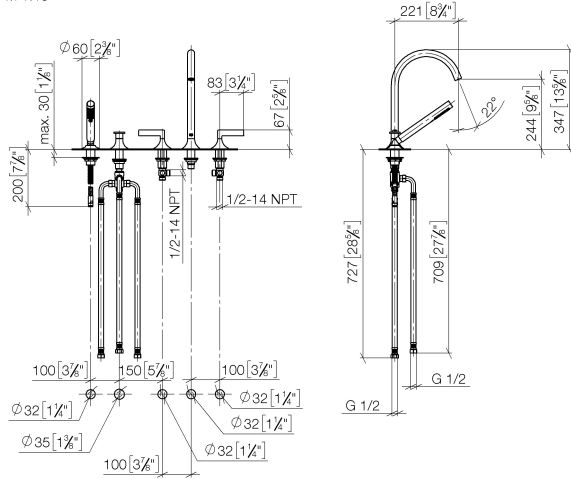

**VAIA Five-hole bath mixer for deck mounting with diverter - Champagne (22kt Gold)**

VAIA

27 522 819

- spout: circular, air-enriched flow
- max. flow 21.5 l/min at 3 bar flow pressure
- Hand shower: COMPACT RAIN, max. flow rate 6.8 l/min (at 3 bar)
- complete hand shower set with anti-scale system
- automatic bath/shower diverter
- 220mm projection
- height of mixer 347 mm
- height up to aerator 244 mm
- hole diameter spout 32 mm
- hole diameter valve 32 mm
- hole diameter for complete hand shower set 32 mm
- rosette for spout Ø 60mm
- rosette for complete hand shower set Ø 60mm
- rosette for deck valve Ø 60mm
- metal shower hose 1750mm with integrated anti-twist protection
- WRAS 2310008

27 522 819  
mm [inches]  
M 1:10

**Flow rate chart**

**Codes & Standards**

ASME  
A112.18.1/CSA  
B125.1

California Energy  
Commission  
(CEC)

VAIA Five-hole bath mixer for deck mounting with diverter - Champagne (22kt Gold)

### Spare parts list

No.	Item Number	Name	Quantity used	Delivery time
1	27 702 809-47	VAIA Hand shower set for bath rim or tile edge installation - Champagne (22kt Gold)	1	30
2	29 140 809-47	VAIA Two-way diverter for bath rim or tile edge installation - Champagne (22kt Gold)	1	30
3	20 000 818-47	handle ( hot )	1	-
Spare part can no longer be ordered, please order the replacement item				
4	13 612 809-47	spout	1	-
Spare part can no longer be ordered, please order the replacement item				
5	20 000 819-47	handle ( hot )	1	-
Spare part can no longer be ordered, please order the replacement item				