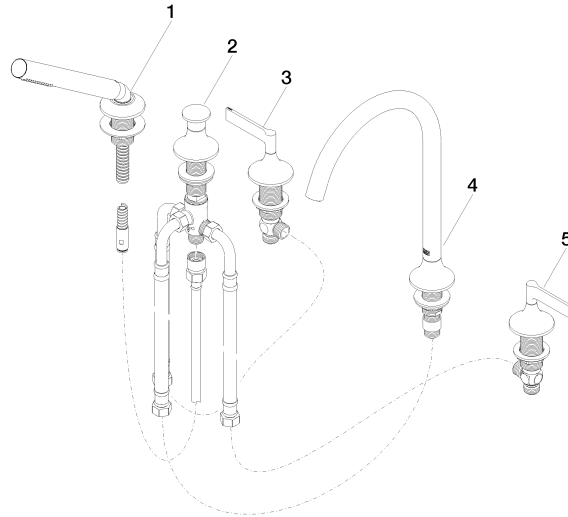

**VAIA Five-hole bath mixer for deck mounting with diverter - Brushed Dark Platinum**

VAIA

27 522 819

- spout: circular, air-enriched flow
- max. flow 21.5 l/min at 3 bar flow pressure
- Hand shower: COMPACT RAIN, max. flow rate 6.8 l/min (at 3 bar)
- complete hand shower set with anti-scale system
- automatic bath/shower diverter
- 220mm projection
- height of mixer 347 mm
- height up to aerator 244 mm
- hole diameter spout 32 mm
- hole diameter valve 32 mm
- hole diameter for complete hand shower set 32 mm
- rosette for spout Ø 60mm
- rosette for complete hand shower set Ø 60mm
- rosette for deck valve Ø 60mm
- metal shower hose 1750mm with integrated anti-twist protection
- WRAS 2310008

27 522 819  
mm [inches]  
M 1:10

**Flow rate chart**

**Codes & Standards**

ASME  
A112.18.1/CSA  
B125.1

California Energy  
Commission  
(CEC)

VAIA Five-hole bath mixer for deck mounting with diverter - Brushed Dark  
Platinum

### Spare parts list

No.	Item Number	Name	Quantity used	Delivery time
1	27 702 809-99	VAIA Hand shower set for bath rim or tile edge installation - Brushed Dark Platinum	1	30
2	29 140 809-99	VAIA Two-way diverter for bath rim or tile edge installation - Brushed Dark Platinum	1	30
3	20 000 818-99	VAIA Deck valve clockwise closing hot - Brushed Dark Platinum	1	-
Spare part can no longer be ordered, please order the replacement item				
4	13 612 809-99	VAIA Bath spout without diverter for deck mounting - Brushed Dark Platinum	1	-
Spare part can no longer be ordered, please order the replacement item				
5	20 000 819-99	VAIA Deck valve anti-clockwise closing cold - Brushed Dark Platinum	1	-
Spare part can no longer be ordered, please order the replacement item				