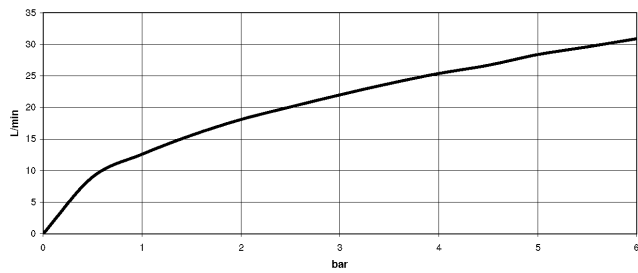

**VAIA Five-hole bath mixer for deck mounting with diverter - Brushed Dark Platinum**

VAIA

27 522 819

- spout: circular, air-enriched flow
- max. flow 21.5 l/min at 3 bar flow pressure
- Hand shower: COMPACT RAIN, max. flow rate 6.8 l/min (at 3 bar)
- complete hand shower set with anti-scale system
- automatic bath/shower diverter
- 220mm projection
- height of mixer 347 mm
- height up to aerator 244 mm
- hole diameter spout 32 mm
- hole diameter valve 32 mm
- hole diameter for complete hand shower set 32 mm
- rosette for spout Ø 60mm
- rosette for complete hand shower set Ø 60mm
- rosette for deck valve Ø 60mm
- metal shower hose 1750mm with integrated anti-twist protection
- WRAS 2310008

27 522 819  
mm [inches]  
M 1:10

**Flow rate chart**

**Codes & Standards**

ASME  
A112.18.1/CSA  
B125.1

California Energy  
Commission  
(CEC)

VAIA Five-hole bath mixer for deck mounting with diverter - Brushed Dark  
Platinum