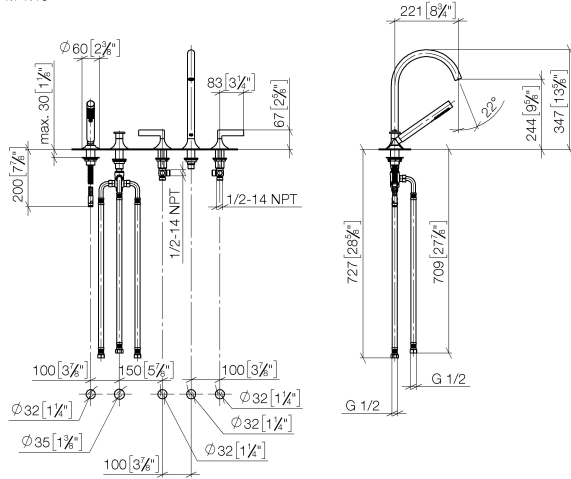

**VAIA Five-hole bath mixer for deck mounting with diverter - Brushed Dark Platinum**

VAIA

27 522 819

- spout: circular, air-enriched flow
- max. flow 21.5 l/min at 3 bar flow pressure
- Hand shower: COMPACT RAIN, max. flow rate 6.8 l/min (at 3 bar)
- complete hand shower set with anti-scale system
- automatic bath/shower diverter
- 220mm projection
- height of mixer 347 mm
- height up to aerator 244 mm
- hole diameter spout 32 mm
- hole diameter valve 32 mm
- hole diameter for complete hand shower set 32 mm
- rosette for spout Ø 60mm
- rosette for complete hand shower set Ø 60mm
- rosette for deck valve Ø 60mm
- metal shower hose 1750mm with integrated anti-twist protection
- WRAS 2310008

27 522 819  
mm [inches]  
M 1:10

**Flow rate chart**

**Codes & Standards**

ASME  
A112.18.1/CSA  
B125.1

California Energy  
Commission  
(CEC)

VAIA Five-hole bath mixer for deck mounting with diverter - Brushed Dark  
Platinum

### Spare parts list

No.	Item Number	Name	Quantity used	Delivery time
1	27 702 809-99	VAIA Hand shower set for bath rim or tile edge installation - Brushed Dark Platinum	1	30
2	29 140 809-99	VAIA Two-way diverter for bath rim or tile edge installation - Brushed Dark Platinum	1	30
3	20 000 818-99	VAIA Deck valve clockwise closing hot - Brushed Dark Platinum	1	-
Spare part can no longer be ordered, please order the replacement item				
4	13 612 809-99	VAIA Bath spout without diverter for deck mounting - Brushed Dark Platinum	1	-
Spare part can no longer be ordered, please order the replacement item				
5	20 000 819-99	VAIA Deck valve anti-clockwise closing cold - Brushed Dark Platinum	1	-
Spare part can no longer be ordered, please order the replacement item				