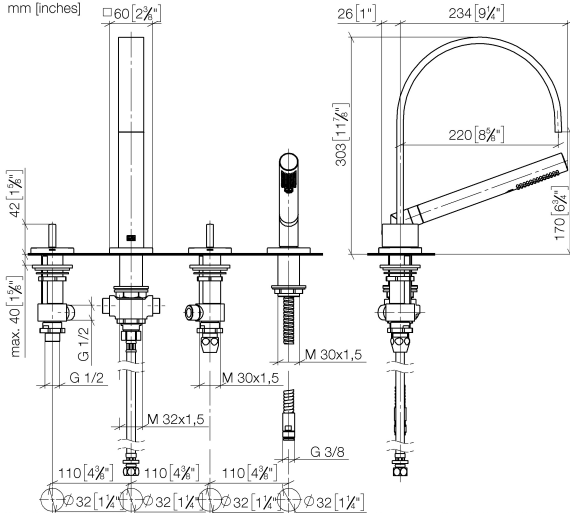

**MEM Bath shower set for bath rim or tile edge installation - Brushed Durabronz  
(23kt Gold)**

MEM

27 532 782

- 220mm projection
- spout: rectangular normal flow
- max. flow 27.3 l/min at 3 bar flow pressure
- Hand shower: COMPACT RAIN, max. flow rate 6.8 l/min (at 3 bar)
- complete hand shower set with anti-scale system
- automatic bath/shower diverter
- height of mixer 300 mm
- height up to aerator 170 mm
- hole diameter valve 32 mm
- hole diameter spout 32 mm
- hole diameter for complete hand shower set 32 mm
- rosette for spout 60 x 60mm
- rosette for complete hand shower set 60 x 60mm
- rosette for deck valve 60 x 60mm
- metal shower hose 1750mm with integrated anti-twist protection
- WRAS 2306058

Intrinsic protection against back flow.

Note: Local building codes may require the use of an anti-scald device. Please refer to remote pressure balance valve (35 910 970 90)

	Brushed Durabronz (23kt Gold)	27 532 782-28
	Chrome	27 532 782-00
	Brushed Platinum	27 532 782-06
	Platinum	27 532 782-08
	Dark Chrome	27 532 782-19
	Brushed Dark Platinum	27 532 782-99

27 532 782

mm [inches]

**Flow rate chart**

**Codes & Standards**

- ASME
- A112.18.1/CSA
- B125.1

MEM Bath shower set for bath rim or tile edge installation - Brushed Durabronss  
(23kt Gold)

---

MEM

**Spare parts list**

No.	Item Number	Name	Quantity used	Delivery time
1	20 000 783-28	MEM Deck valve anti-clockwise closing hot - Brushed Durabronz (23kt Gold)	1	20
2	13 512 782-28	spout	1	-
Spare part can no longer be ordered, please order the replacement item				
3	12 502 970 90	High pressure hose 1/2" x 1/2" x 400 mm -	1	2
4	20 000 782-28	MEM Deck valve clockwise closing cold - Brushed Durabronz (23kt Gold)	1	20
5	27 702 980-28	Hand shower set for bath rim or tile edge installation - Brushed Durabronz (23kt Gold)	1	20