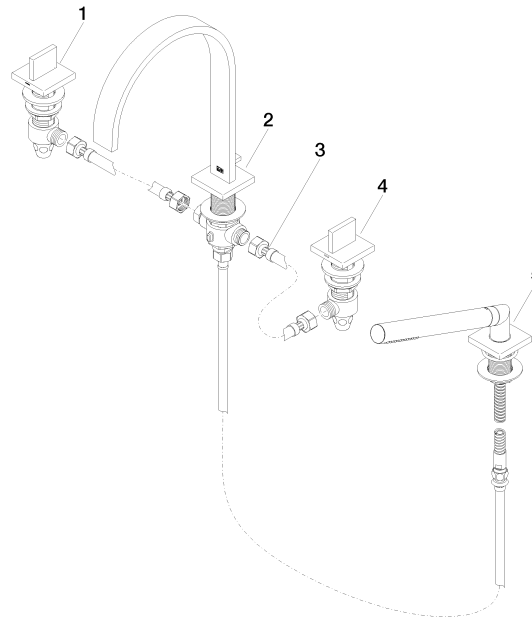

**MEM Bath shower set for bath rim or tile edge installation - Brushed Durabronz  
(23kt Gold)**

MEM

27 532 782

- 220mm projection
- spout: rectangular normal flow
- max. flow 27.3 l/min at 3 bar flow pressure
- Hand shower: COMPACT RAIN, max. flow rate 6.8 l/min (at 3 bar)
- complete hand shower set with anti-scale system
- automatic bath/shower diverter
- height of mixer 300 mm
- height up to aerator 170 mm
- hole diameter valve 32 mm
- hole diameter spout 32 mm
- hole diameter for complete hand shower set 32 mm
- rosette for spout 60 x 60mm
- rosette for complete hand shower set 60 x 60mm
- rosette for deck valve 60 x 60mm
- metal shower hose 1750mm with integrated anti-twist protection
- WRAS 2306058

27 532 782

mm [inches]

**Flow rate chart**

**Codes & Standards**

- ASME
- A112.18.1/CSA
- B125.1

MEM Bath shower set for bath rim or tile edge installation - Brushed Durabronss  
(23kt Gold)

---

MEM

**Spare parts list**

No.	Item Number	Name	Quantity used	Delivery time
1	20 000 783-28	MEM Deck valve anti-clockwise closing hot - Brushed Durabronz (23kt Gold)	1	20
2	13 512 782-28	spout	1	-
Spare part can no longer be ordered, please order the replacement item				
3	12 502 970 90	High pressure hose 1/2" x 1/2" x 400 mm -	1	2
4	20 000 782-28	MEM Deck valve clockwise closing cold - Brushed Durabronz (23kt Gold)	1	20
5	27 702 980-28	Hand shower set for bath rim or tile edge installation - Brushed Durabronz (23kt Gold)	1	20