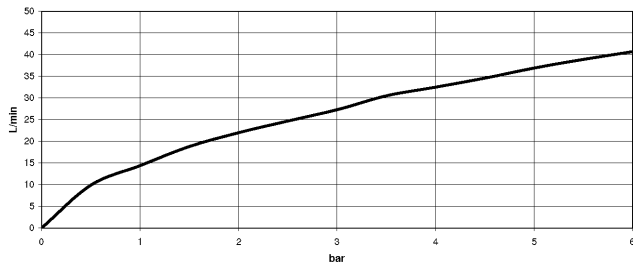

**MEM Bath shower set for bath rim or tile edge installation - Brushed Durabronz  
(23kt Gold)**

MEM

27 532 782

- 220mm projection
- spout: rectangular normal flow
- max. flow 27.3 l/min at 3 bar flow pressure
- Hand shower: COMPACT RAIN, max. flow rate 6.8 l/min (at 3 bar)
- complete hand shower set with anti-scale system
- automatic bath/shower diverter
- height of mixer 300 mm
- height up to aerator 170 mm
- hole diameter valve 32 mm
- hole diameter spout 32 mm
- hole diameter for complete hand shower set 32 mm
- rosette for spout 60 x 60mm
- rosette for complete hand shower set 60 x 60mm
- rosette for deck valve 60 x 60mm
- metal shower hose 1750mm with integrated anti-twist protection
- WRAS 2306058

27 532 782

mm [inches]

**Flow rate chart**

**Codes & Standards**

- ASME
- A112.18.1/CSA
- B125.1

MEM Bath shower set for bath rim or tile edge installation - Brushed Durabronss  
(23kt Gold)

---

MEM