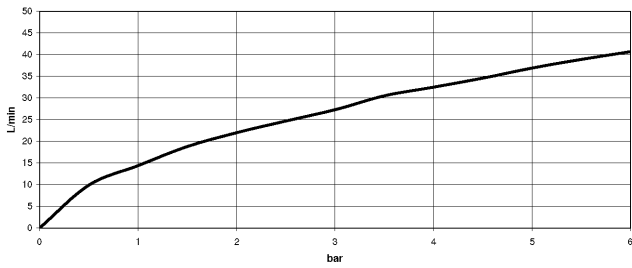

**MEM Bath shower set for bath rim or tile edge installation - Brushed
Champagne (22kt Gold)**

MEM

27 532 782

- 220mm projection
- spout: rectangular normal flow
- max. flow 27.3 l/min at 3 bar flow pressure
- Hand shower: COMPACT RAIN, max. flow rate 6.8 l/min (at 3 bar)
- complete hand shower set with anti-scale system
- automatic bath/shower diverter
- height of mixer 300 mm
- height up to aerator 170 mm
- hole diameter valve 32 mm
- hole diameter spout 32 mm
- hole diameter for complete hand shower set 32 mm
- rosette for spout 60 x 60mm
- rosette for complete hand shower set 60 x 60mm
- rosette for deck valve 60 x 60mm
- metal shower hose 1750mm with integrated anti-twist protection
- WRAS 2306058

MEM Bath shower set for bath rim or tile edge installation - Brushed Champagne (22kt Gold)

MEM

27 532 782

Flow rate chart

Codes & Standards

ASME
A112.18.1/CSA
B125.1

Scottish Water
Byelaws

UK Water Supply
Regulations