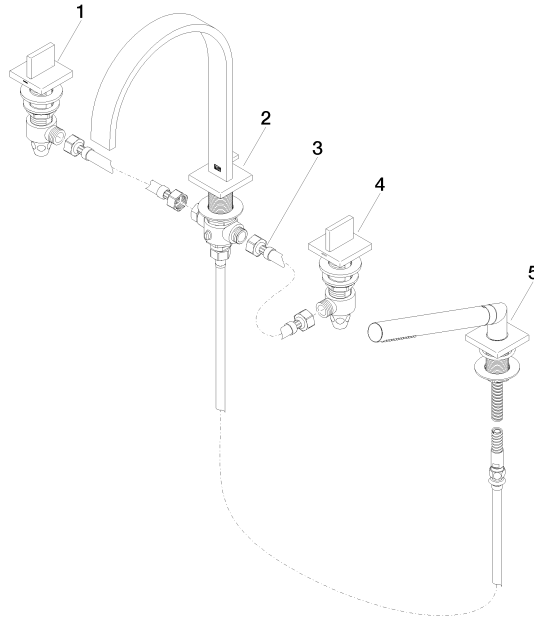

MEM Bath shower set for bath rim or tile edge installation - Brushed Champagne (22kt Gold)

MEM

27 532 782

Product version from 3/10/2014

Parts for other finishes can be found here: [Chrome](#)