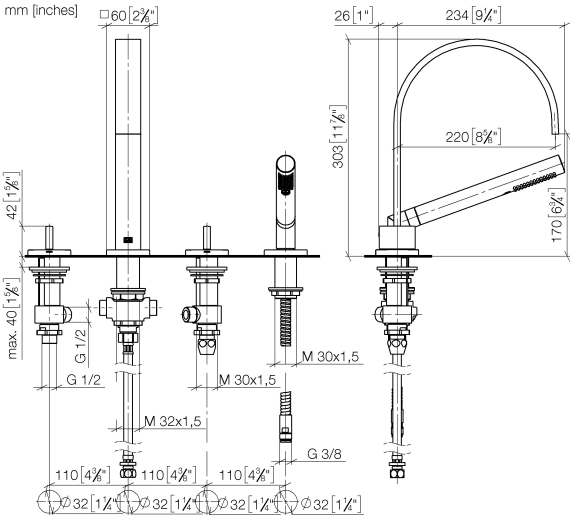

**MEM Bath shower set for bath rim or tile edge installation - Brushed
Champagne (22kt Gold)**

MEM

27 532 782

- 220mm projection
- spout: rectangular normal flow
- max. flow 27.3 l/min at 3 bar flow pressure
- Hand shower: COMPACT RAIN, max. flow rate 6.8 l/min (at 3 bar)
- complete hand shower set with anti-scale system
- automatic bath/shower diverter
- height of mixer 300 mm
- height up to aerator 170 mm
- hole diameter valve 32 mm
- hole diameter spout 32 mm
- hole diameter for complete hand shower set 32 mm
- rosette for spout 60 x 60mm
- rosette for complete hand shower set 60 x 60mm
- rosette for deck valve 60 x 60mm
- metal shower hose 1750mm with integrated anti-twist protection
- WRAS 2306058

MEM Bath shower set for bath rim or tile edge installation - Brushed Champagne (22kt Gold)

MEM

27 532 782

Flow rate chart

Codes & Standards

ASME
A112.18.1/CSA
B125.1

Scottish Water
Byelaws

UK Water Supply
Regulations

MEM Bath shower set for bath rim or tile edge installation - Brushed
Champagne (22kt Gold)

MEM

27 532 782

Certificates

WRAS_2306

MEM Bath shower set for bath rim or tile edge installation - Brushed Champagne (22kt Gold)

Spare parts list

Product version from 3/10/2014

No.	Item Number	Name	Quantity used	Delivery time
	20 000 783-46	MEM Deck valve anti-clockwise closing hot - Brushed Champagne (22kt Gold)	5	30