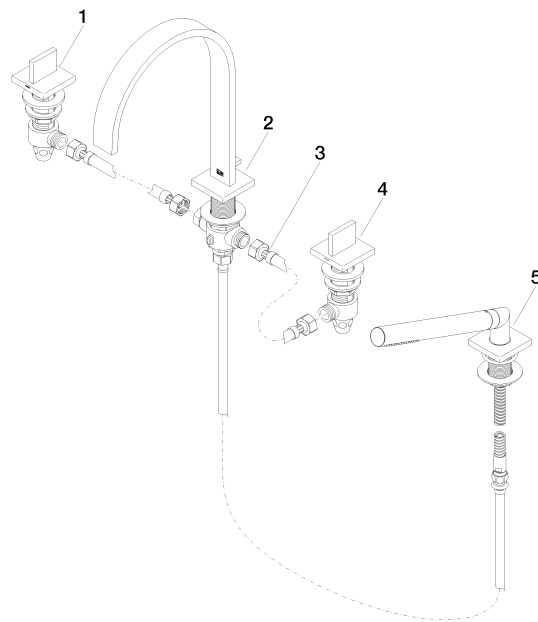

MEM Bath shower set for bath rim or tile edge installation - Brushed Dark Platinum

MEM

27 532 782

- 220mm projection
- spout: rectangular normal flow
- max. flow 27.3 l/min at 3 bar flow pressure
- Hand shower: COMPACT RAIN, max. flow rate 6.8 l/min (at 3 bar)
- complete hand shower set with anti-scale system
- automatic bath/shower diverter
- height of mixer 300 mm
- height up to aerator 170 mm
- hole diameter valve 32 mm
- hole diameter spout 32 mm
- hole diameter for complete hand shower set 32 mm
- rosette for spout 60 x 60mm
- rosette for complete hand shower set 60 x 60mm
- rosette for deck valve 60 x 60mm
- metal shower hose 1750mm with integrated anti-twist protection
- WRAS 2306058

27 532 782

mm [inches]

Flow rate chart

Codes & Standards

- ASME
- A112.18.1/CSA
- B125.1

MEM Bath shower set for bath rim or tile edge installation - Brushed Dark
Platinum

MEM

27 532 782

Certificates

WRAS_2306058. LGA_9681. IAPMO_4976 (4). Belgaqua_21-026-
27_4.

MEM Bath shower set for bath rim or tile edge installation - Brushed Dark Platinum

MEM

27 532 782

Parts for other finishes can be found here: [Chrome](#)

Spare parts list

No.	Item Number	Name	Quantity used	Delivery time
1	20 000 783-99	MEM Deck valve anti-clockwise closing hot - Brushed Dark Platinum	1	30
2	13 512 782-99	spout	1	60
3	12 502 970 90	High pressure hose 1/2" x 1/2" x 400 mm -	1	2
4	20 000 782-99	MEM Deck valve clockwise closing cold - Brushed Dark Platinum	1	30
5	27 702 980-99	Hand shower set for bath rim or tile edge installation - Brushed Dark Platinum	1	30