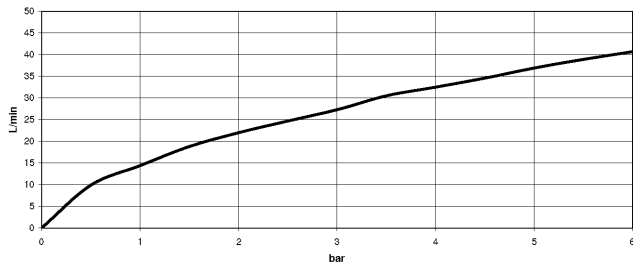

MEM Bath shower set for bath rim or tile edge installation - Brushed Dark Platinum

MEM

27 532 782

- 220mm projection
- spout: rectangular normal flow
- max. flow 27.3 l/min at 3 bar flow pressure
- Hand shower: COMPACT RAIN, max. flow rate 6.8 l/min (at 3 bar)
- complete hand shower set with anti-scale system
- automatic bath/shower diverter
- height of mixer 300 mm
- height up to aerator 170 mm
- hole diameter valve 32 mm
- hole diameter spout 32 mm
- hole diameter for complete hand shower set 32 mm
- rosette for spout 60 x 60mm
- rosette for complete hand shower set 60 x 60mm
- rosette for deck valve 60 x 60mm
- metal shower hose 1750mm with integrated anti-twist protection
- WRAS 2306058

27 532 782

mm [inches]

Flow rate chart

Codes & Standards

- ASME
- A112.18.1/CSA
- B125.1

MEM Bath shower set for bath rim or tile edge installation - Brushed Dark
Platinum

MEM

27 532 782