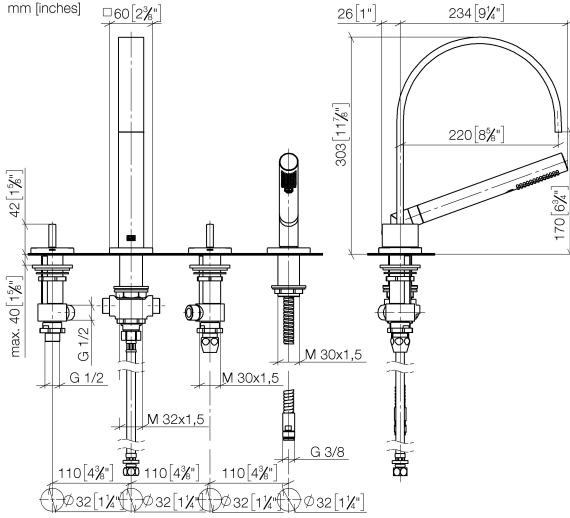

MEM Bath shower set for bath rim or tile edge installation - Brushed Dark Platinum

MEM

27 532 782

- 220mm projection
- spout: rectangular normal flow
- max. flow 27.3 l/min at 3 bar flow pressure
- Hand shower: COMPACT RAIN, max. flow rate 6.8 l/min (at 3 bar)
- complete hand shower set with anti-scale system
- automatic bath/shower diverter
- height of mixer 300 mm
- height up to aerator 170 mm
- hole diameter valve 32 mm
- hole diameter spout 32 mm
- hole diameter for complete hand shower set 32 mm
- rosette for spout 60 x 60mm
- rosette for complete hand shower set 60 x 60mm
- rosette for deck valve 60 x 60mm
- metal shower hose 1750mm with integrated anti-twist protection
- WRAS 2306058

27 532 782

mm [inches]

Flow rate chart

Codes & Standards

- ASME
- A112.18.1/CSA
- B125.1

MEM Bath shower set for bath rim or tile edge installation - Brushed Dark
Platinum

MEM

27 532 782

Spare parts list

No.	Item Number	Name	Quantity used	Delivery time
1	20 000 783-99	MEM Deck valve anti-clockwise closing hot - Brushed Dark Platinum	1	30
2	13 512 782-99	spout	1	60
3	12 502 970 90	High pressure hose 1/2" x 1/2" x 400 mm -	1	2
4	20 000 782-99	MEM Deck valve clockwise closing cold - Brushed Dark Platinum	1	30
5	27 702 980-99	Hand shower set for bath rim or tile edge installation - Brushed Dark Platinum	1	30