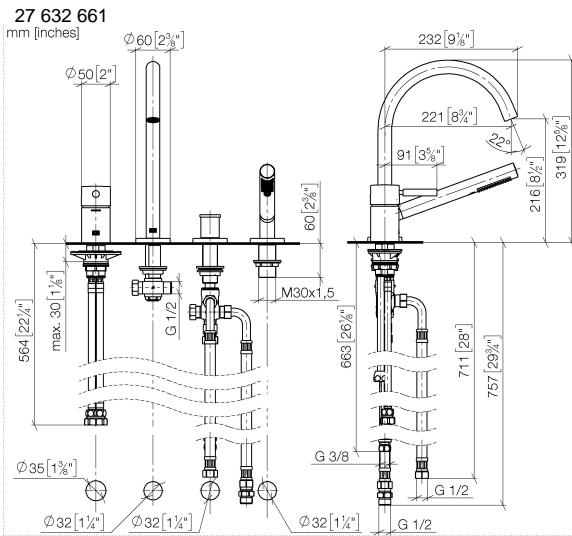

**META Bath shower set for bath rim or tile edge installation - Brushed
Champagne (22kt Gold)**

META

27 632 661

- spout: circular, air-enriched flow
- max. flow 23.5 l/min at 3 bar flow pressure
- Hand shower: COMPACT RAIN, max. flow rate 6.8 l/min (at 3 bar)
- complete hand shower set with anti-scale system
- automatic bath/shower diverter
- 221mm projection
- height of mixer 319 mm
- height up to aerator 216 mm
- hole diameter spout 35 mm
- hole diameter single-lever mixer 35 mm
- hole diameter for complete hand shower set 32 mm
- rosette for spout Ø 60mm
- rosette for single-lever mixer Ø 55mm
- rosette for complete hand shower set Ø 60mm
- metal shower hose 1750mm with integrated anti-twist protection
- WRAS 2207041

Flow rate chart

Codes & Standards

ASME
A112.18.1/CSA
B125.1

California Energy
Commission
(CEC)

META Bath shower set for bath rim or tile edge installation - Brushed
Champagne (22kt Gold)

META

27 632 661

Certificates

LGA_38411.

WRAS_2207041.

META Bath shower set for bath rim or tile edge installation - Brushed Champagne (22kt Gold)

META

27 632 661
Parts for other finishes can be found here: [Chrome](#)

Spare parts list

No.	Item Number	Name	Quantity used	Delivery time
1	29 300 660-46	META Single-lever bath mixer for bath rim or tile edge installation - Brushed Champagne (22kt Gold)	1	30
2	13 512 661-46	spout	1	-
Spare part can no longer be ordered, please order the replacement item				
3	29 140 660-46	META Two-way diverter for bath rim or tile edge installation - Brushed Champagne (22kt Gold)	1	30
4	27 702 660-46	META Hand shower set for bath rim or tile edge installation - Brushed Champagne (22kt Gold)	1	30