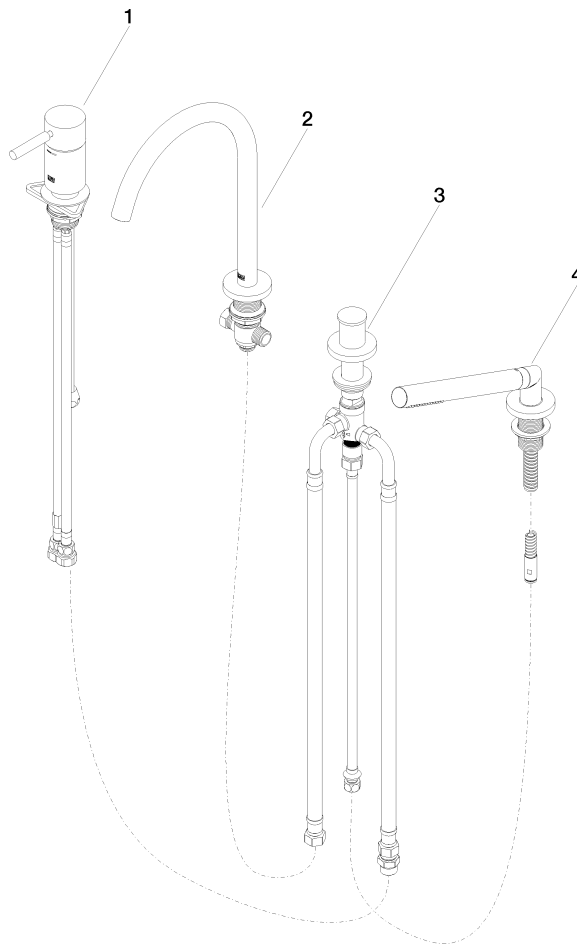

**META Bath shower set for bath rim or tile edge installation - Brushed
Champagne (22kt Gold)**

META

27 632 661

- spout: circular, air-enriched flow
- max. flow 23.5 l/min at 3 bar flow pressure
- Hand shower: COMPACT RAIN, max. flow rate 6.8 l/min (at 3 bar)
- complete hand shower set with anti-scale system
- automatic bath/shower diverter
- 221mm projection
- height of mixer 319 mm
- height up to aerator 216 mm
- hole diameter spout 35 mm
- hole diameter single-lever mixer 35 mm
- hole diameter for complete hand shower set 32 mm
- rosette for spout Ø 60mm
- rosette for single-lever mixer Ø 55mm
- rosette for complete hand shower set Ø 60mm
- metal shower hose 1750mm with integrated anti-twist protection
- WRAS 2207041

Flow rate chart

Codes & Standards

ASME
A112.18.1/CSA
B125.1

California Energy
Commission
(CEC)

META Bath shower set for bath rim or tile edge installation - Brushed
Champagne (22kt Gold)

META

27 632 661

Certificates

LGA_38411.

WRAS_2207041.

META Bath shower set for bath rim or tile edge installation - Brushed Champagne (22kt Gold)

META

27 632 661
Parts for other finishes can be found here: [Chrome](#)

Spare parts list

No.	Item Number	Name	Quantity used	Delivery time
1	29 300 660-46	META Single-lever bath mixer for bath rim or tile edge installation - Brushed Champagne (22kt Gold)	1	30
2	13 512 661-46	spout	1	-
Spare part can no longer be ordered, please order the replacement item				
3	29 140 660-46	META Two-way diverter for bath rim or tile edge installation - Brushed Champagne (22kt Gold)	1	30
4	27 702 660-46	META Hand shower set for bath rim or tile edge installation - Brushed Champagne (22kt Gold)	1	30