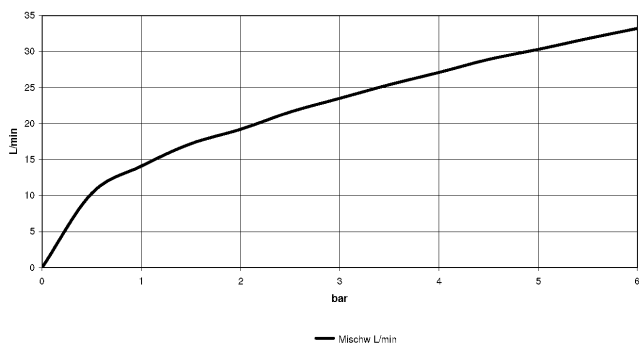

Flow rate chart

Codes & Standards

ASME
A112.18.1/CSA
B125.1

California Energy
Commission
(CEC)